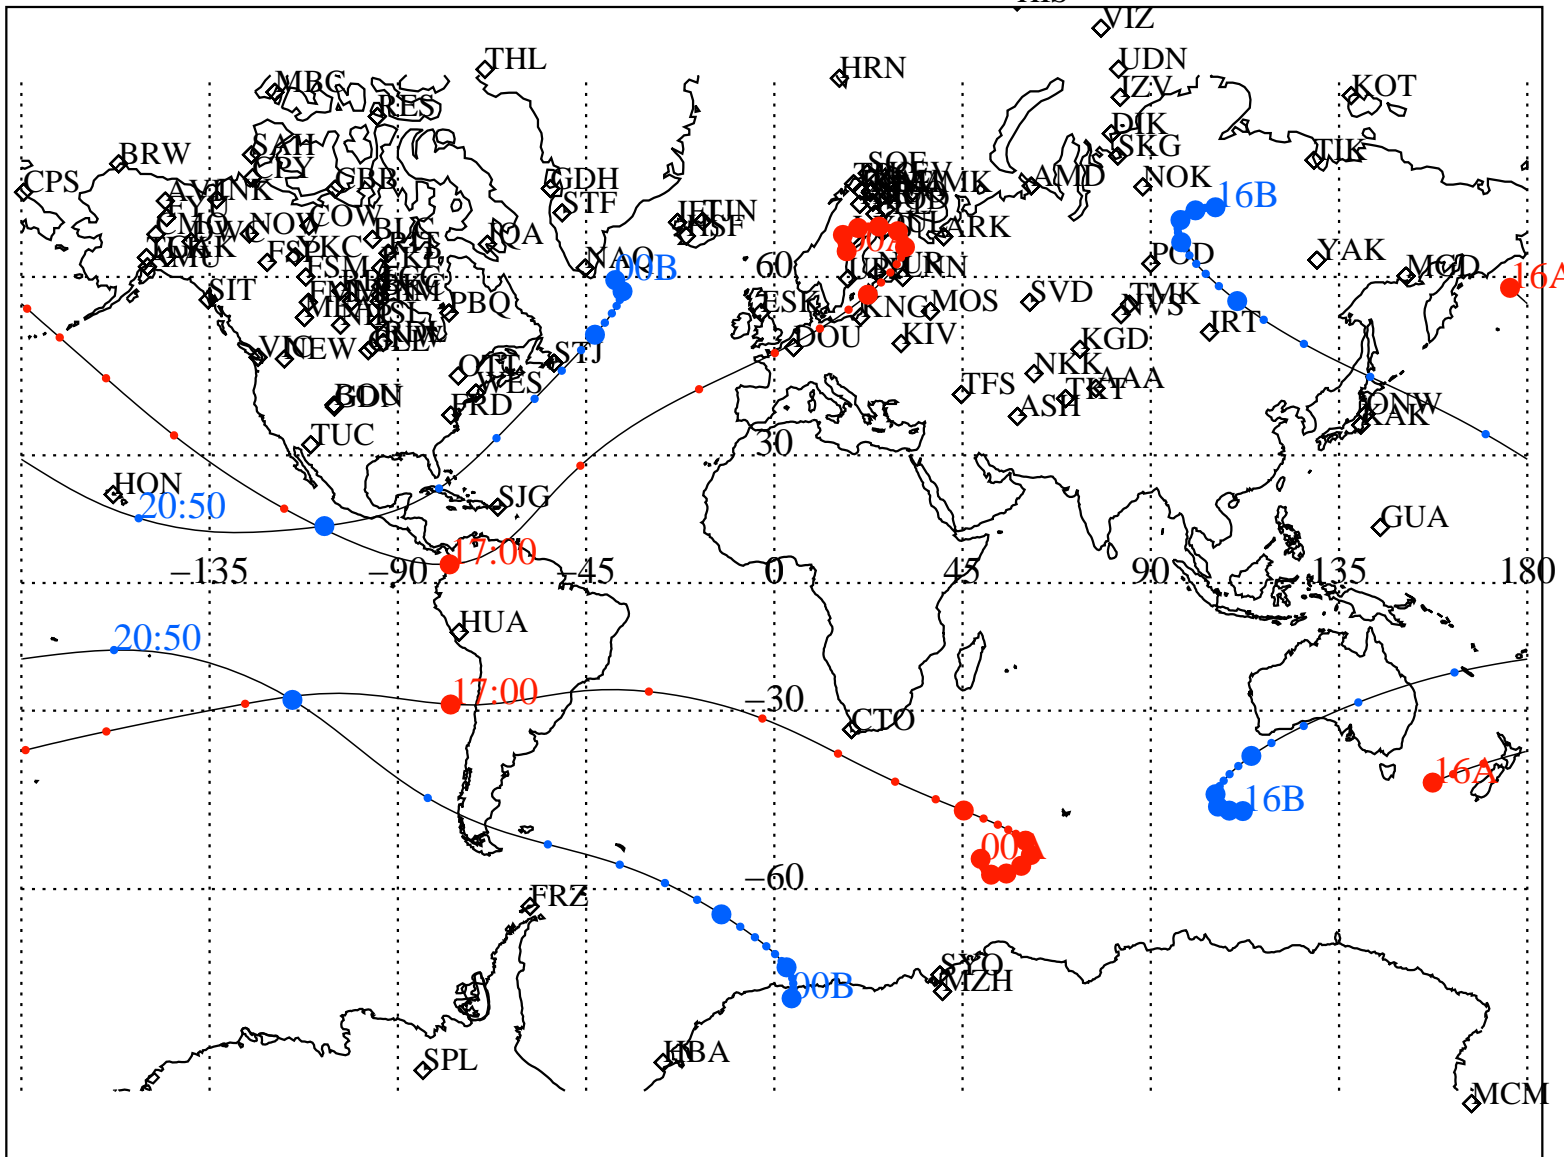

ALE
 VAN ALLEN PROBES 2013 115 (04/25) 16:00 to 2013 116 (04/26) 00:00

RBSPA-A, RBSPB-B,