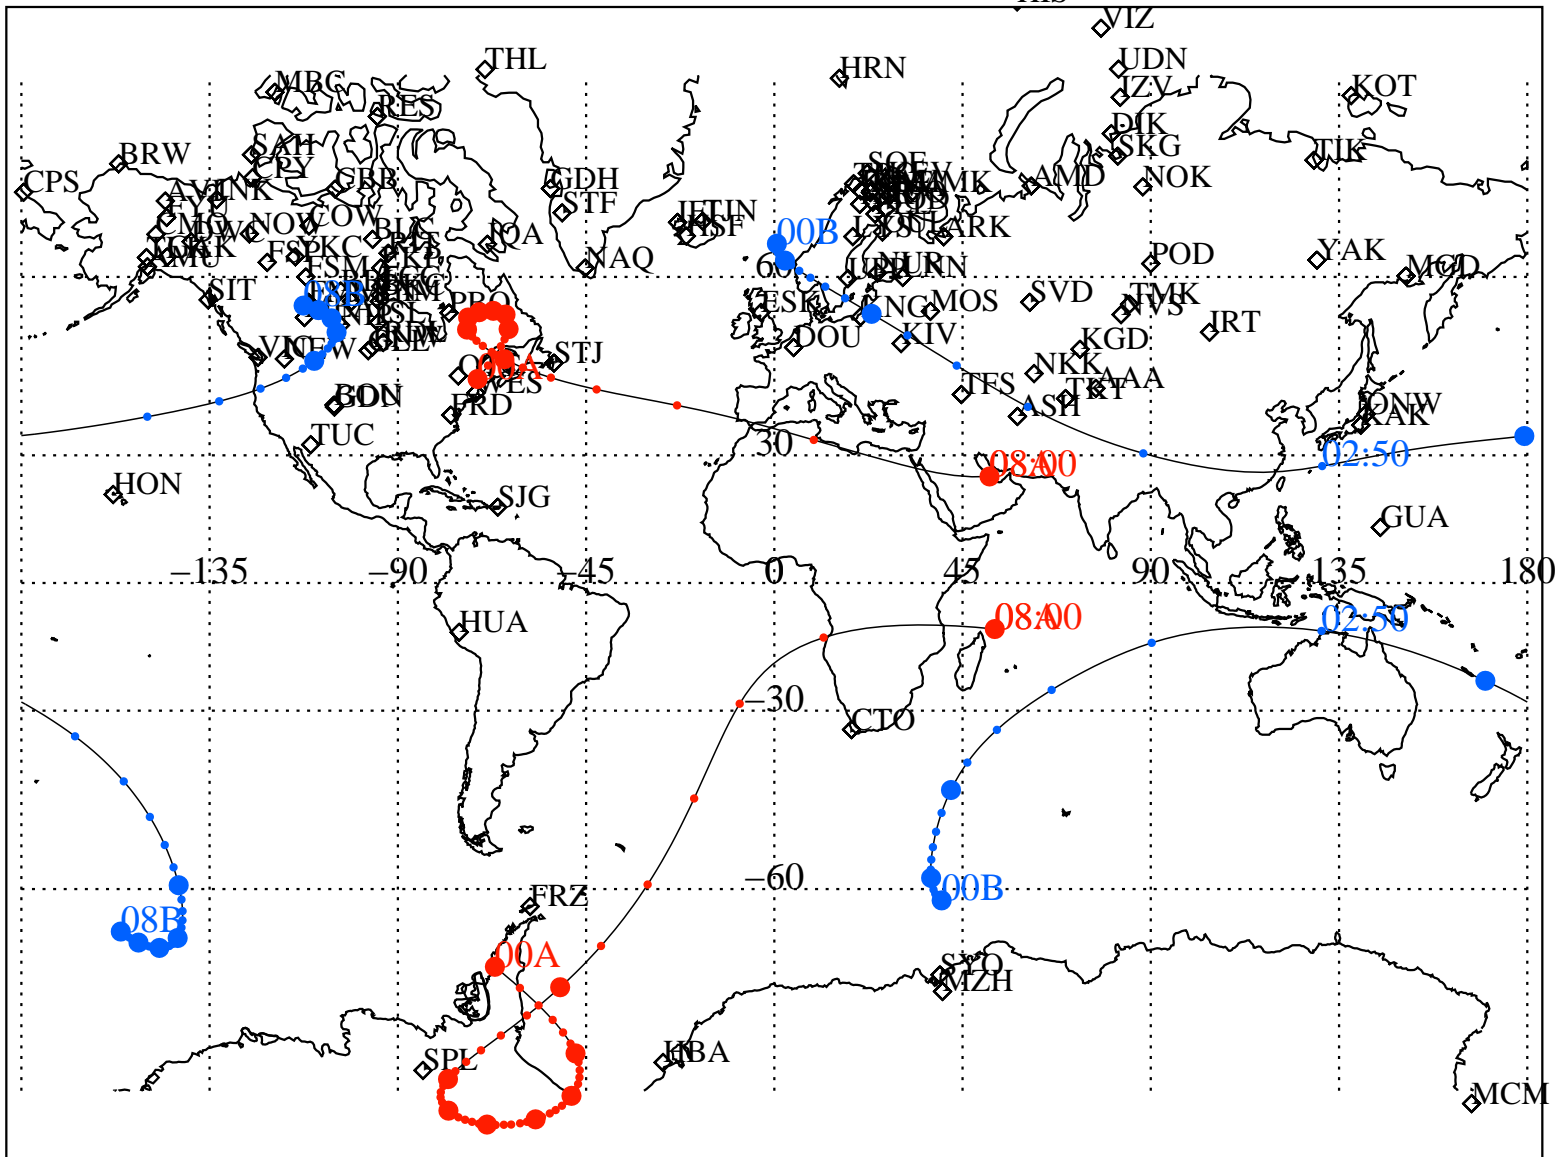

ALE
 VAN ALLEN PROBES 2013 115 (04/25) 00:00 to 2013 115 (04/25) 08:00

RBSPA-A, RBSPB-B,