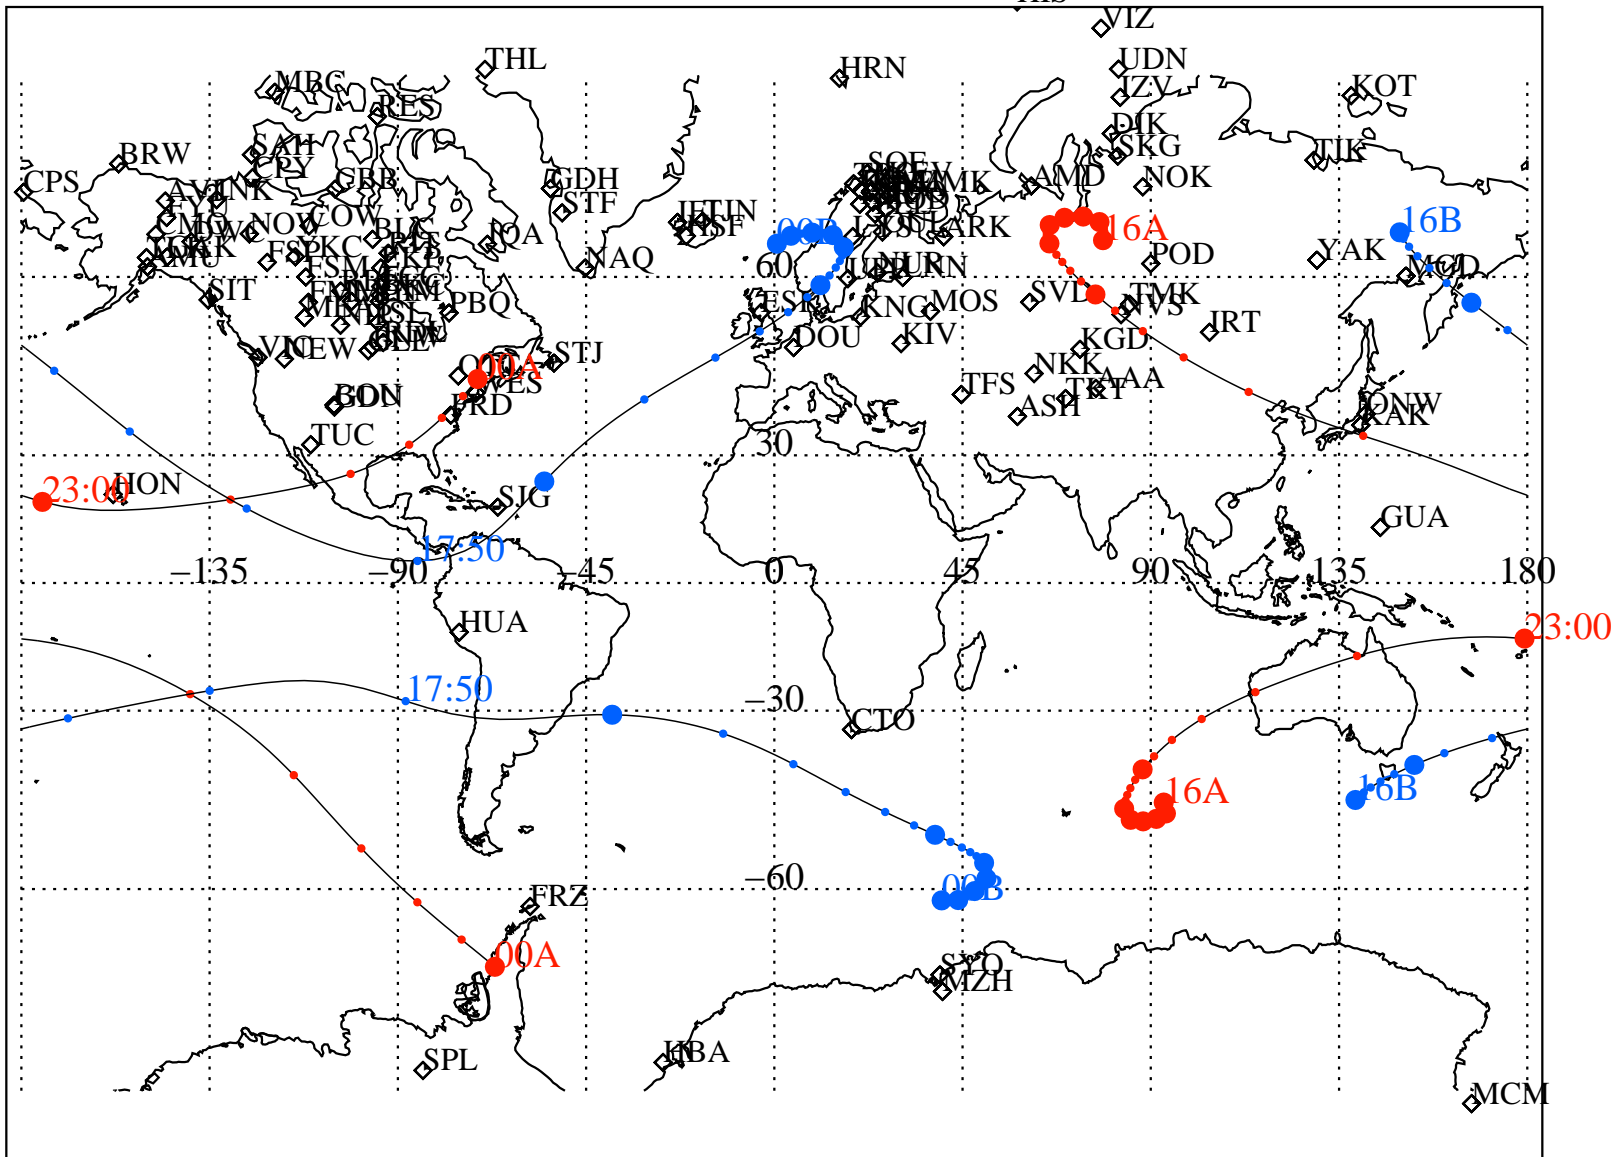

ALE
 VAN ALLEN PROBES 2013 114 (04/24) 16:00 to 2013 115 (04/25) 00:00

RBSPA-A, RBSPB-B,