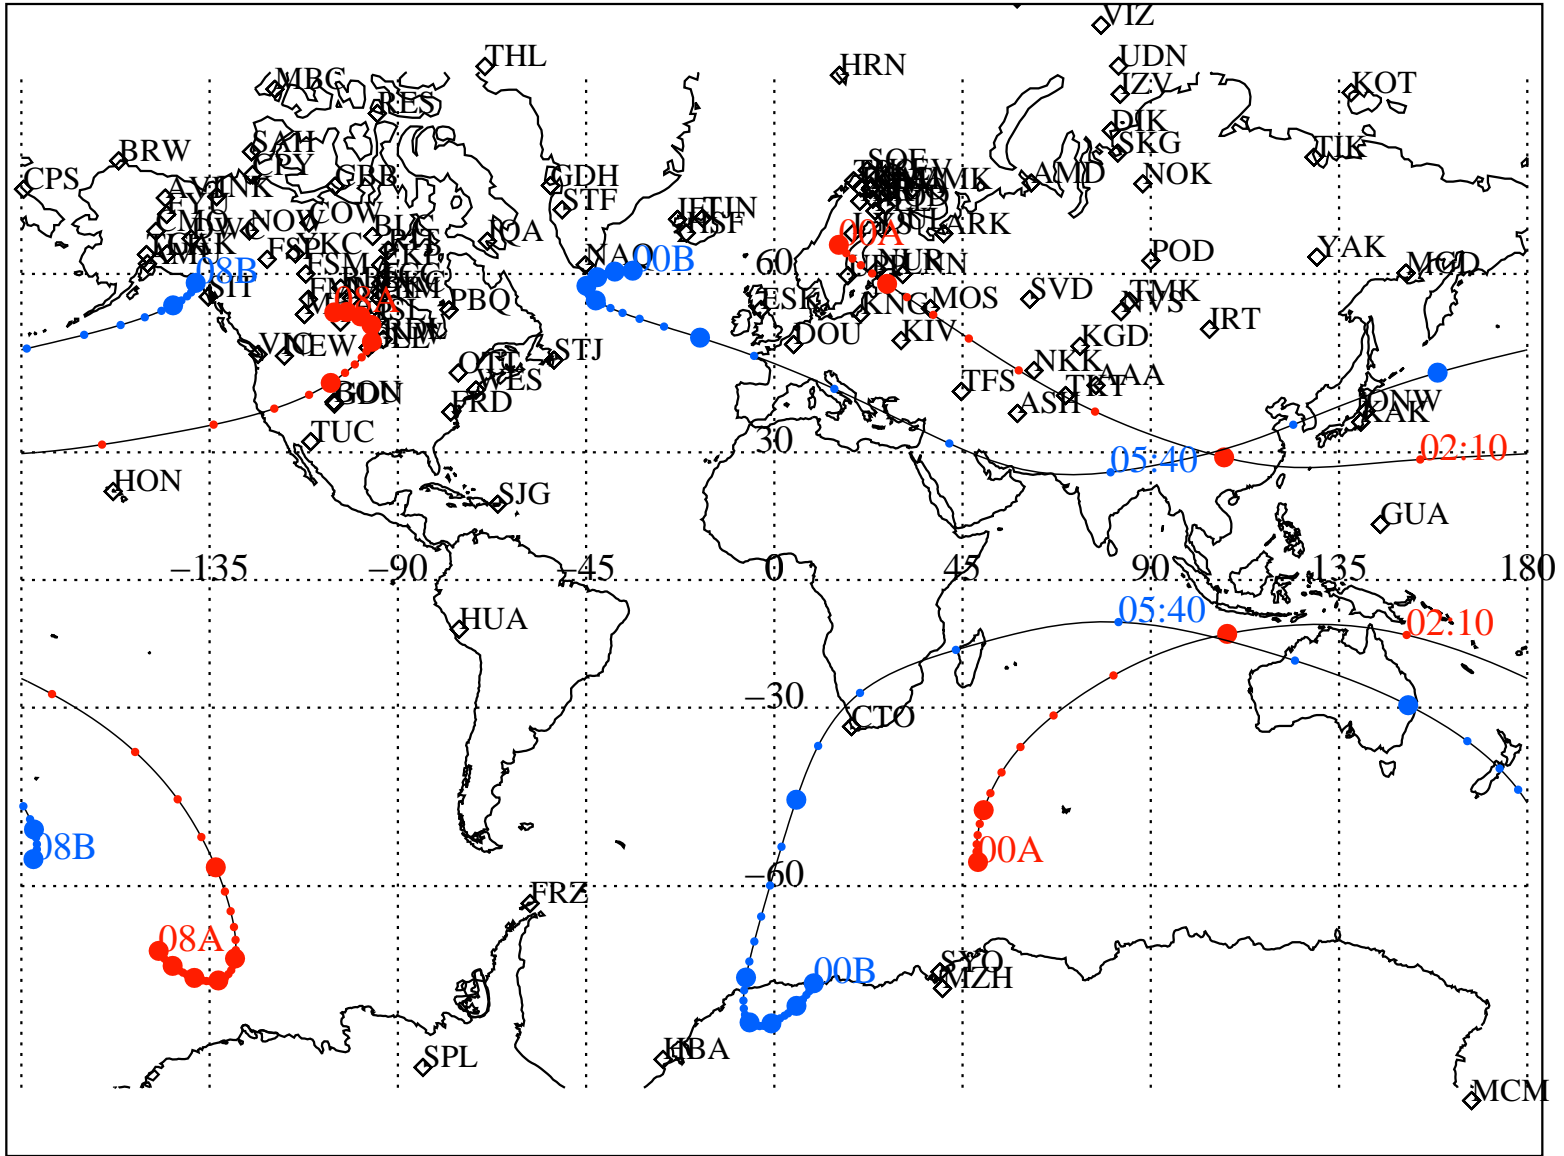

ALE
 VAN ALLEN PROBES 2013 113 (04/23) 00:00 to 2013 113 (04/23) 08:00

RBSPA-A, RBSPA-B,