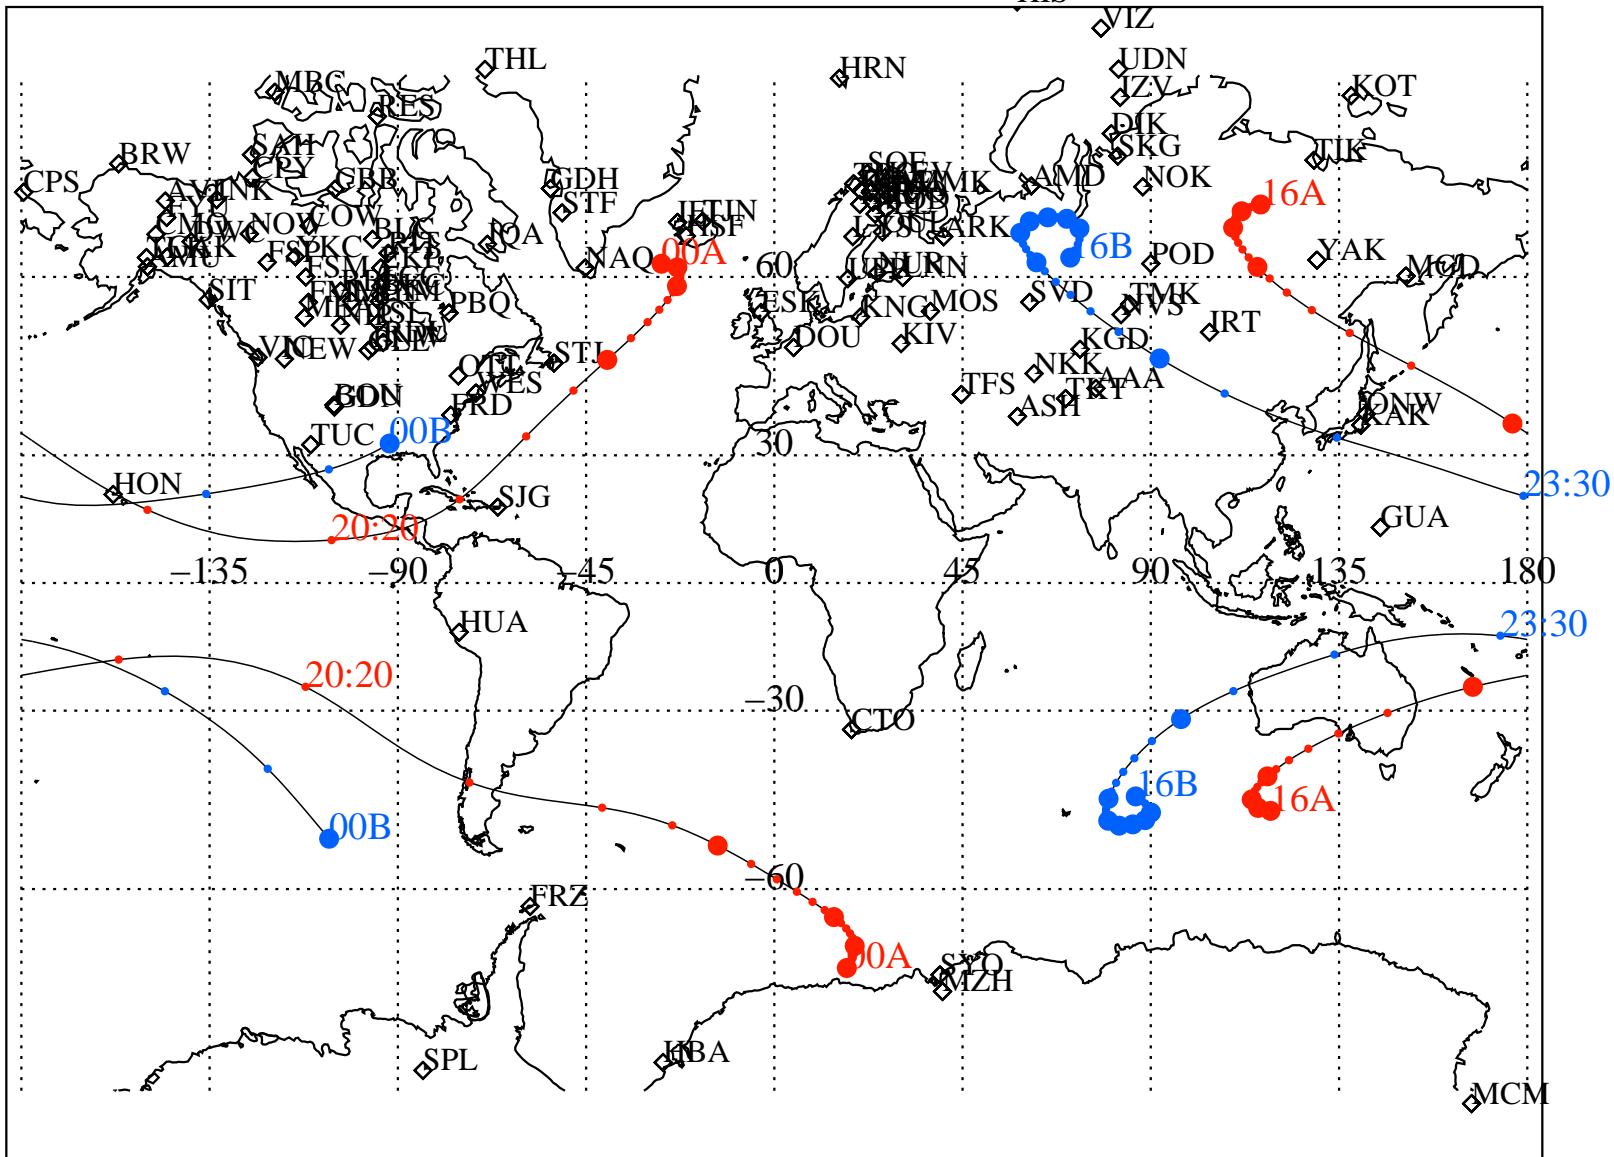

ALE
 VAN ALLEN PROBES 2013 110 (04/20) 16:00 to 2013 111 (04/21) 00:00

RBSPA-A, RBSPB-B,