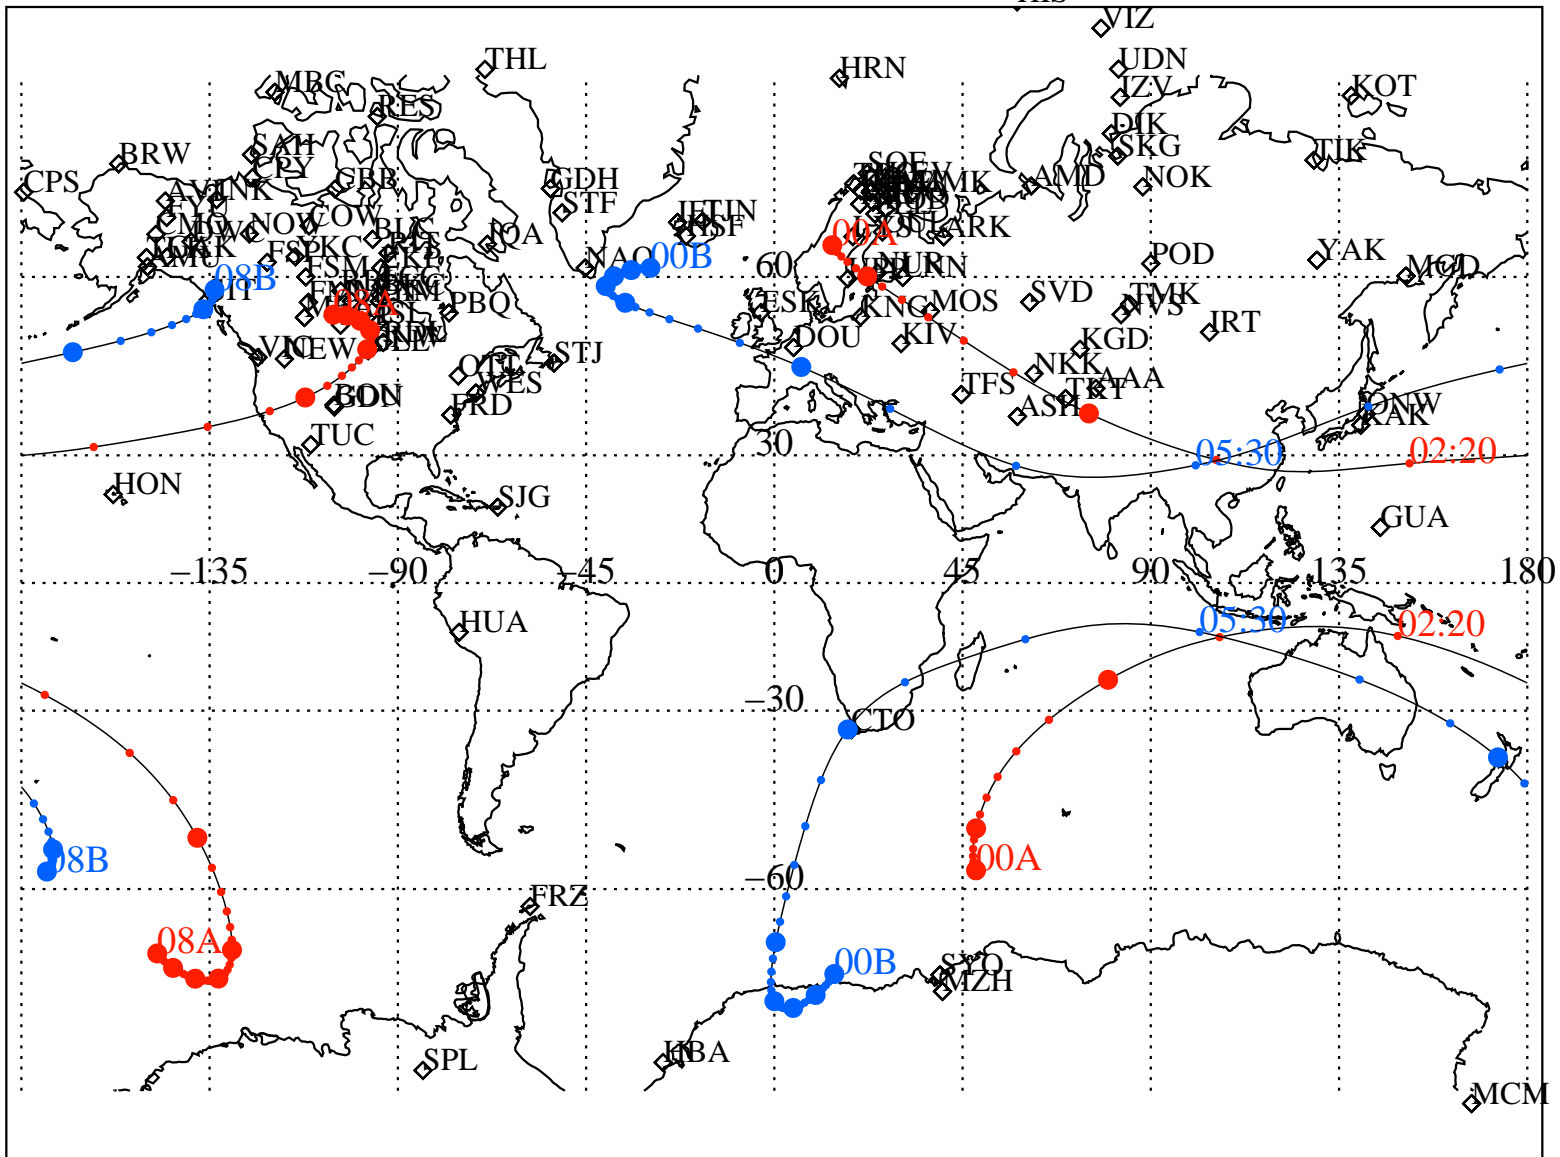

ALE
 VAN ALLEN PROBES 2013 110 (04/20) 00:00 to 2013 110 (04/20) 08:00

RBSPA-A, RBSPA-B,