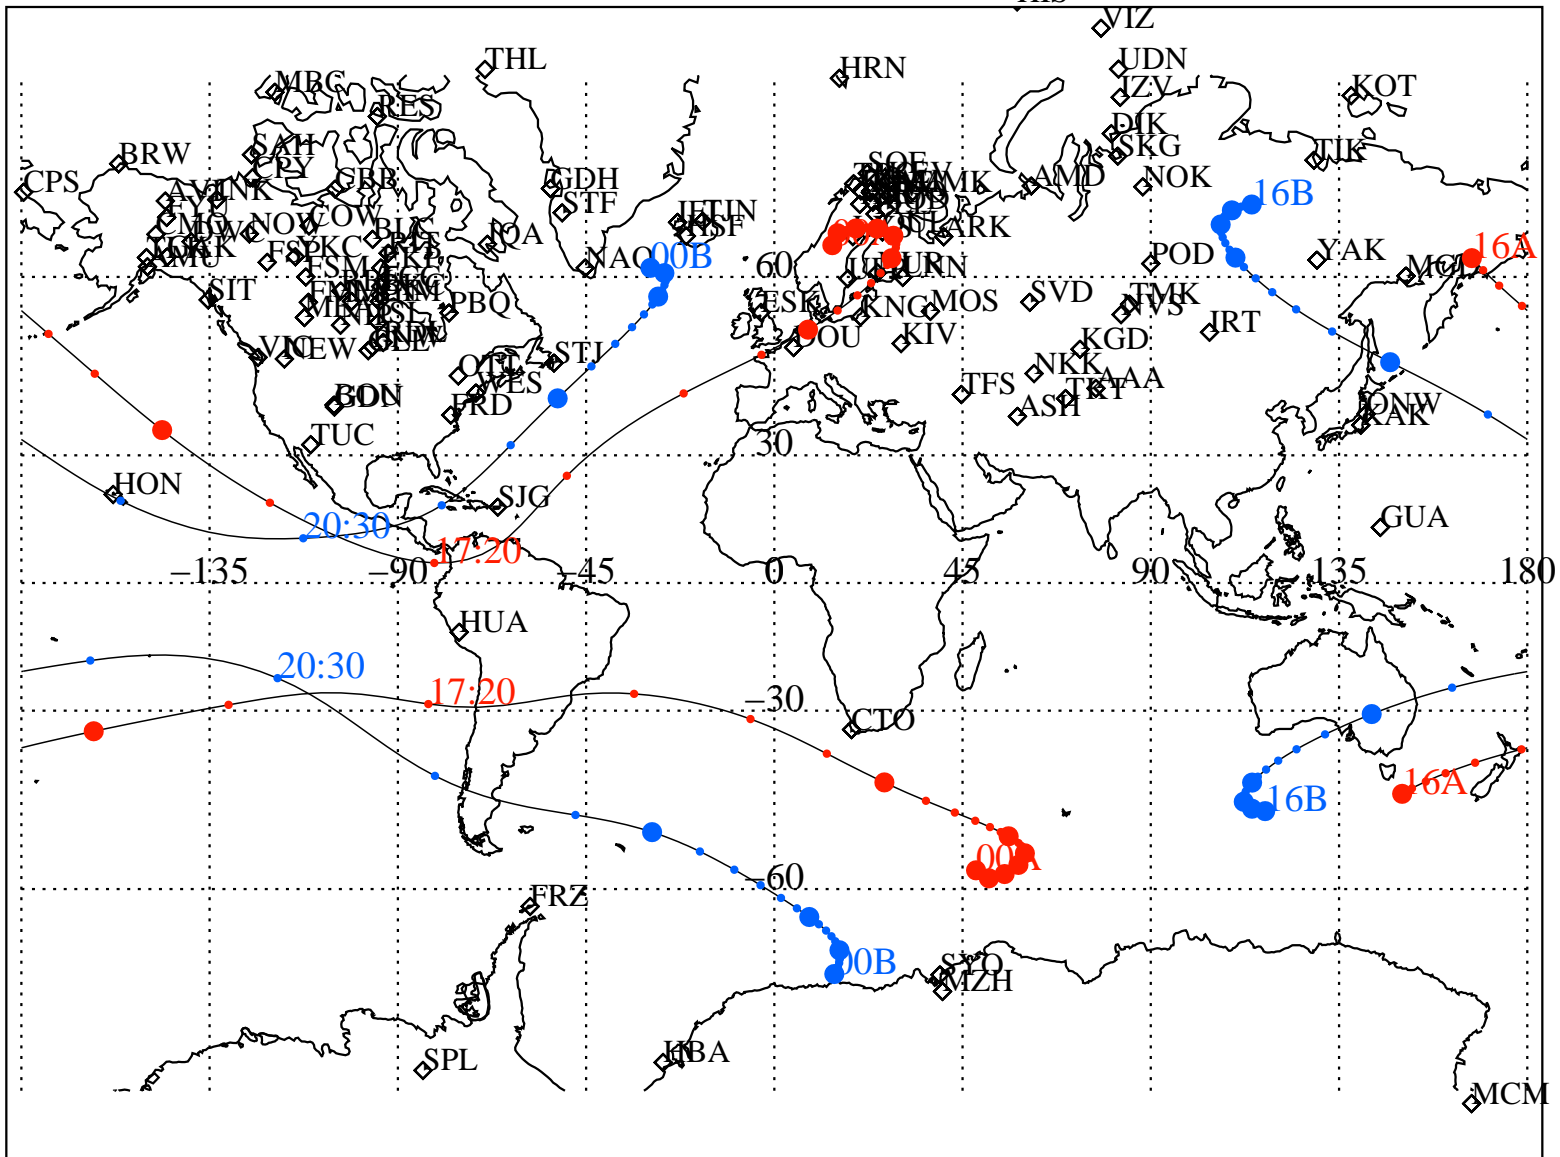

ALE
 VAN ALLEN PROBES 2013 109 (04/19) 16:00 to 2013 110 (04/20) 00:00

RBSPA-A, RBSPB-B,