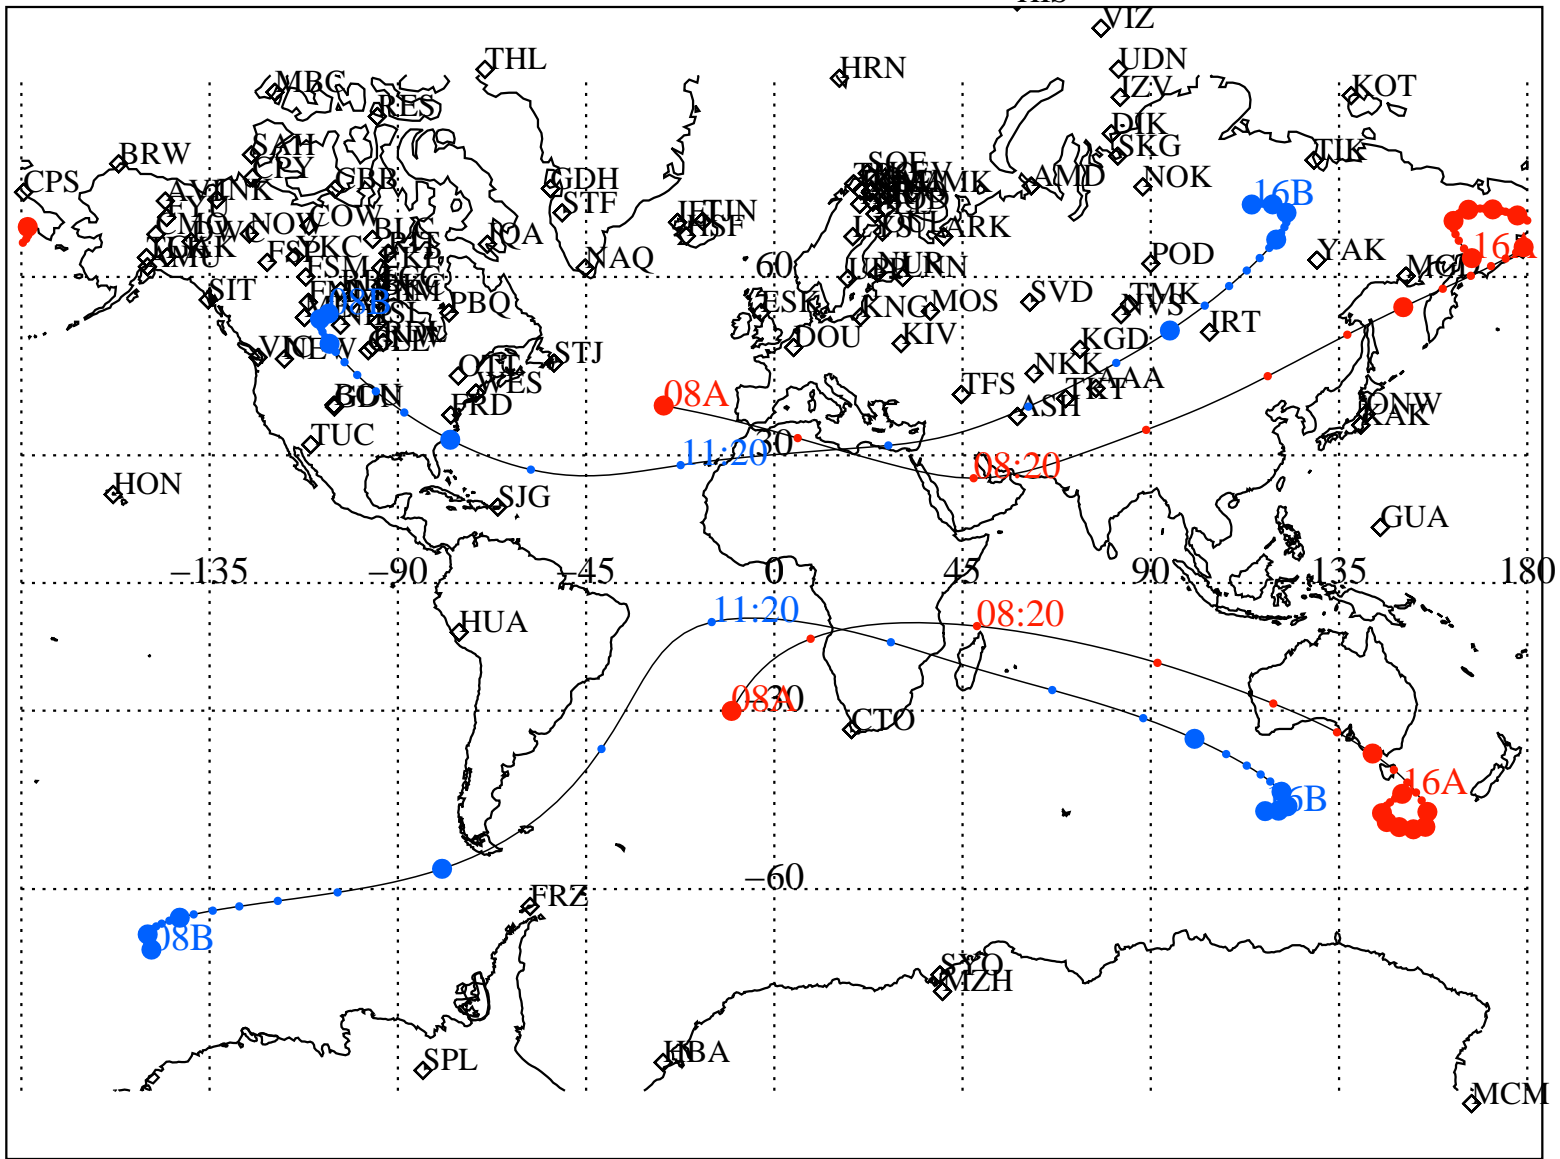

ALE
 VAN ALLEN PROBES 2013 109 (04/19) 08:00 to 2013 109 (04/19) 16:00

RBSPA-A, RBSPB-B,