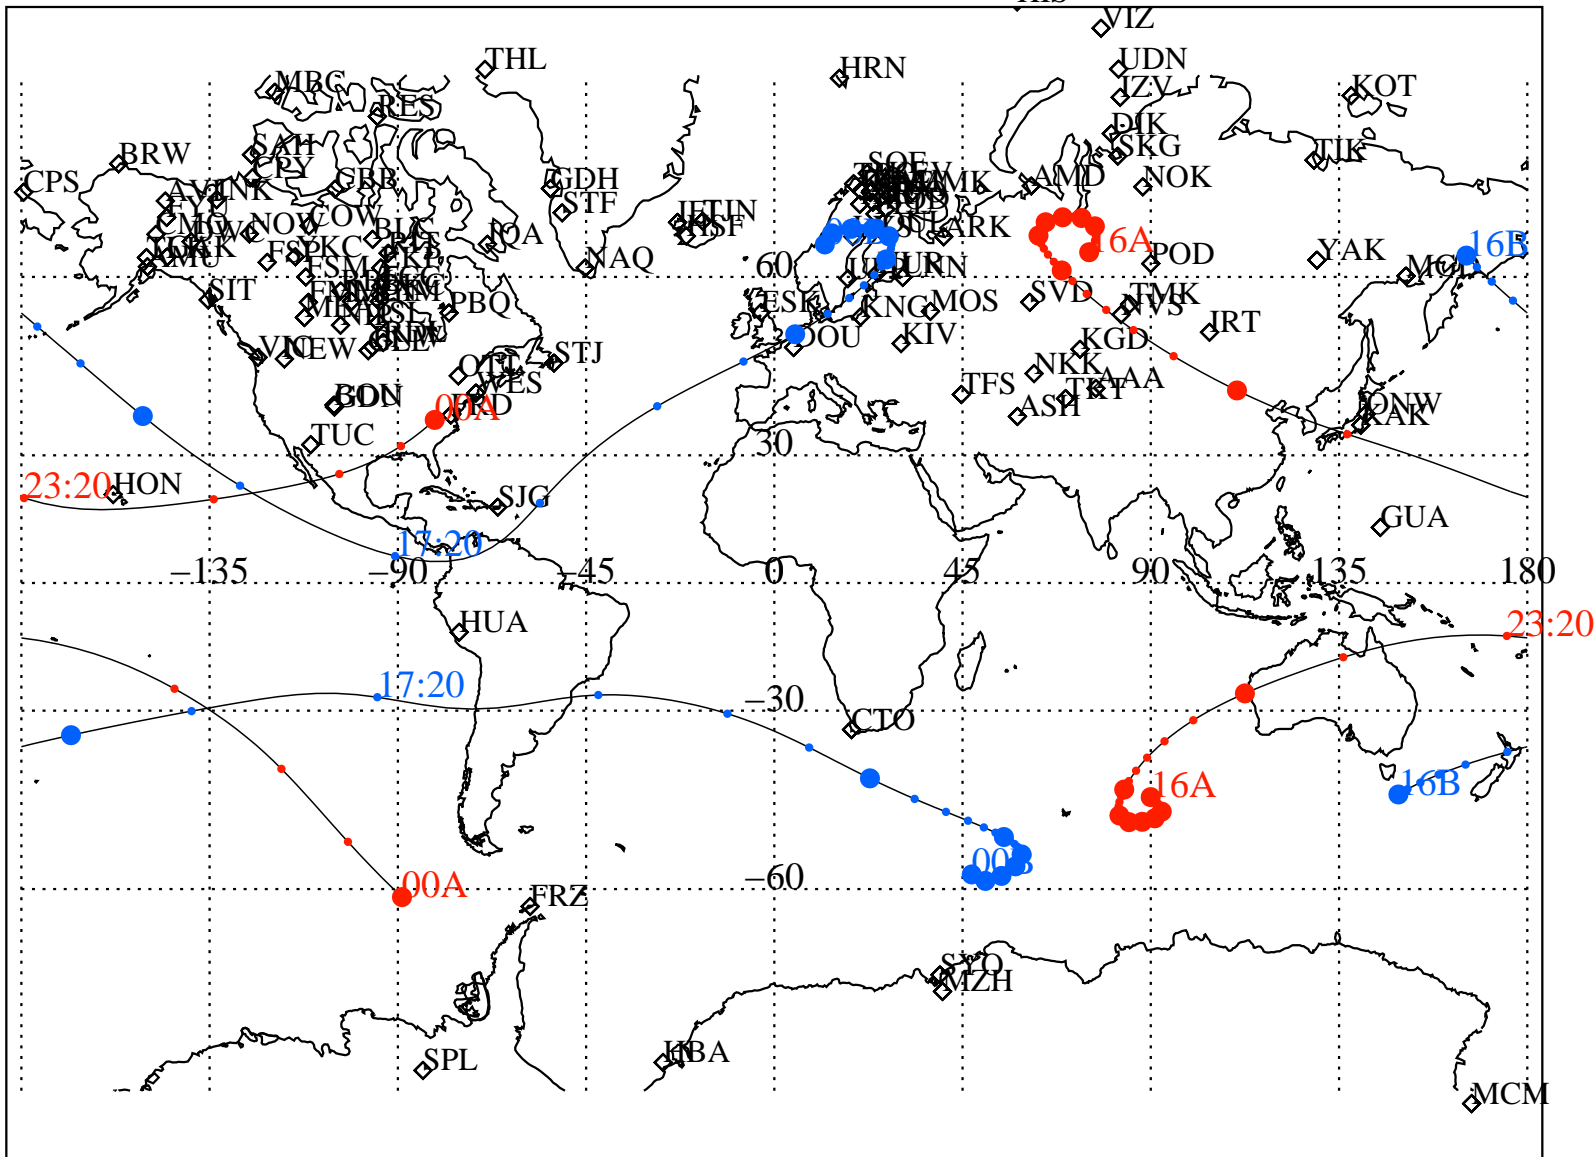

ALE
 VAN ALLEN PROBES 2013 108 (04/18) 16:00 to 2013 109 (04/19) 00:00

RBSPA-A, RBSPB-B,