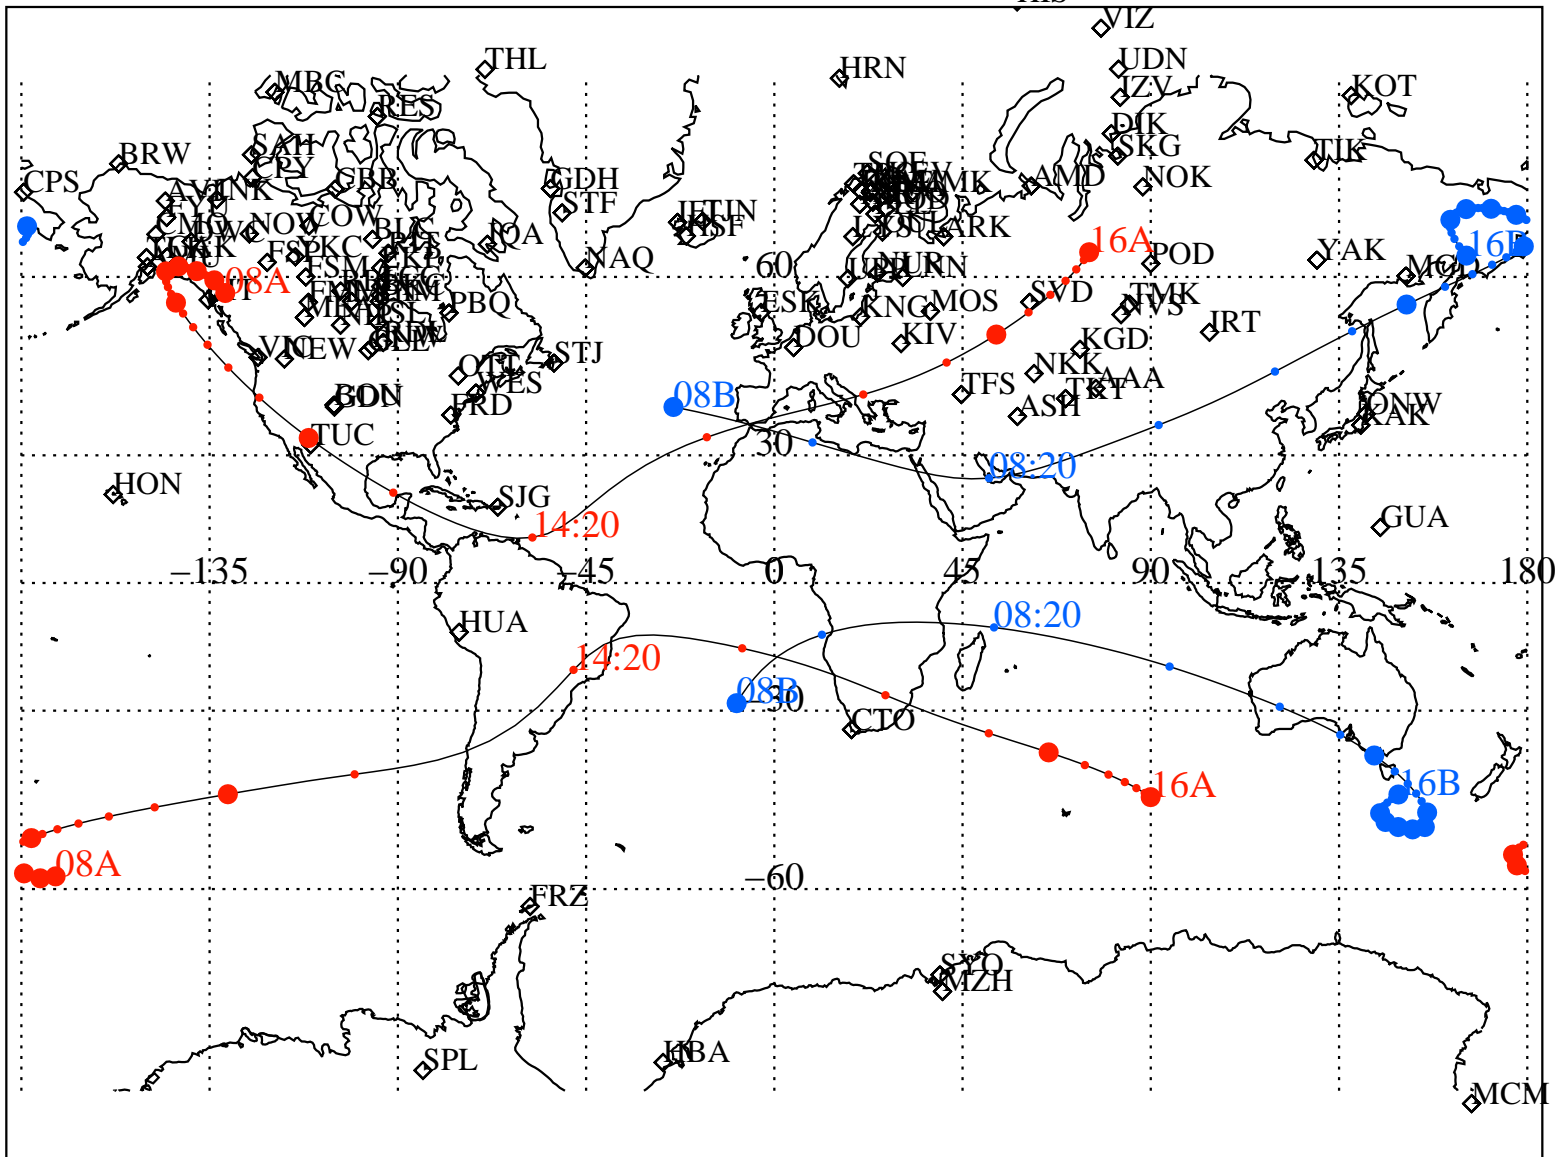

ALE
 VAN ALLEN PROBES 2013 108 (04/18) 08:00 to 2013 108 (04/18) 16:00

RBSPA-A, RBSPB-B,