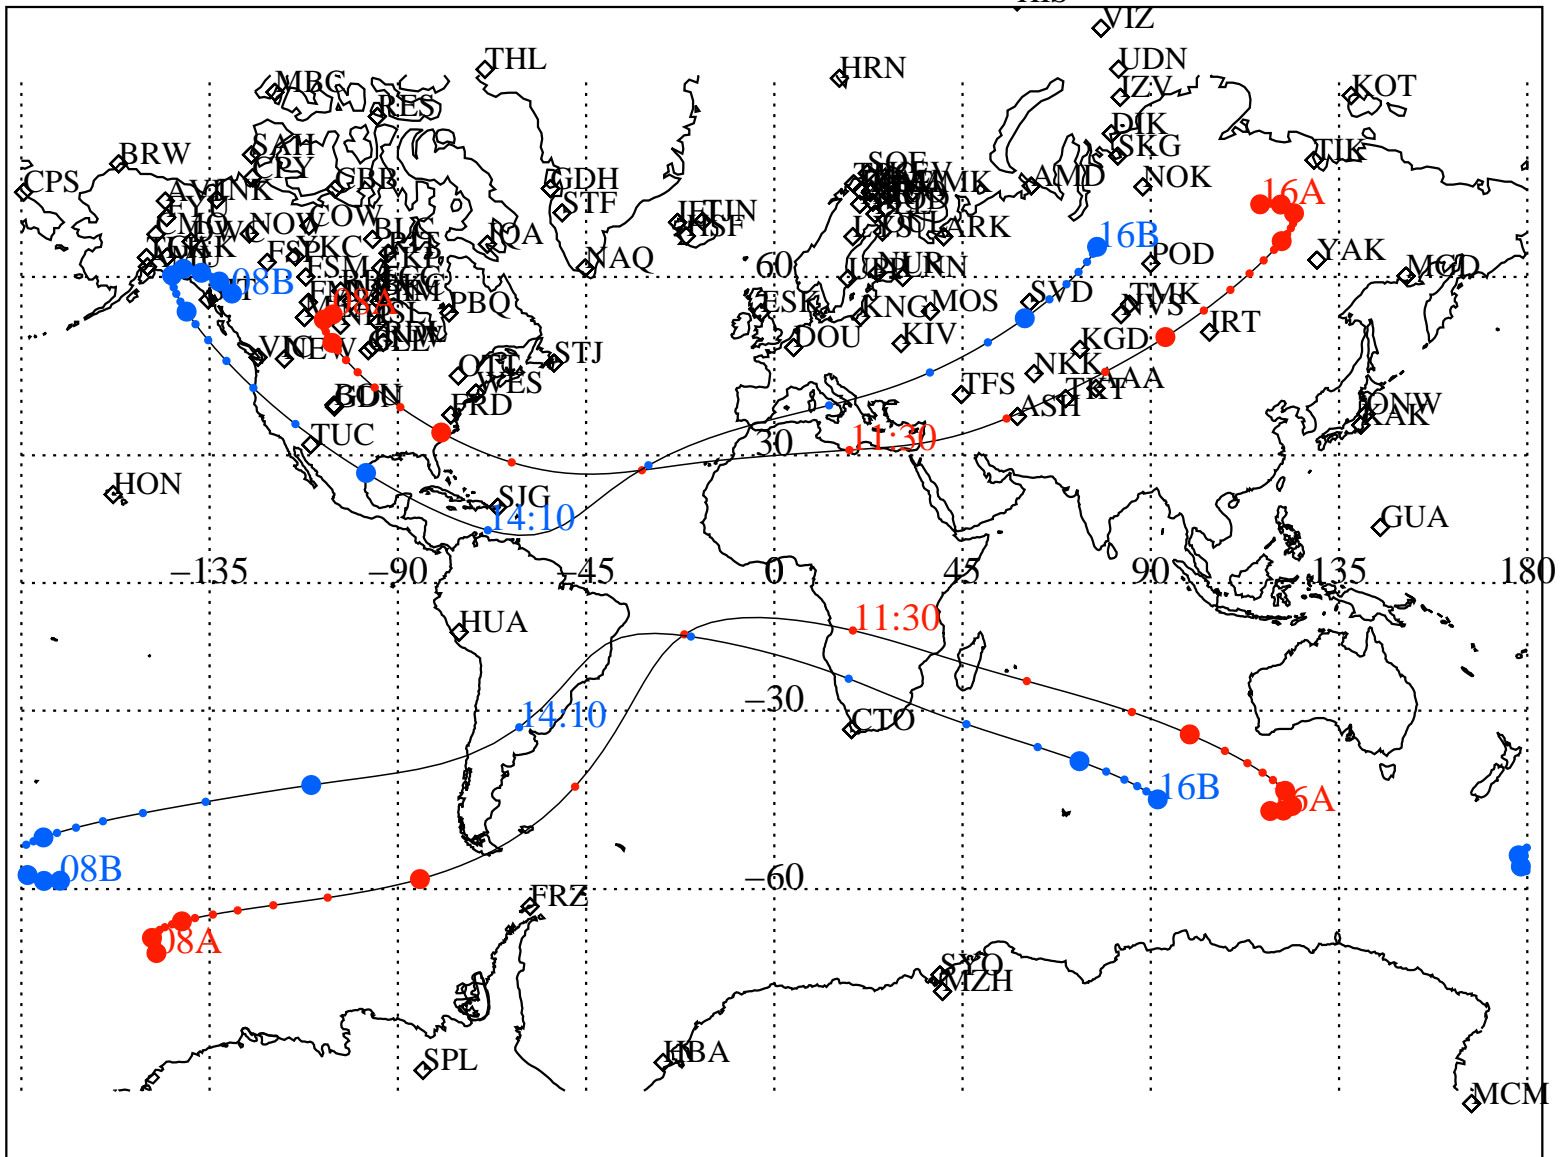

ALE
VAN ALLEN PROBES 2013 107 (04/17) 08:00 to 2013 107 (04/17) 16:00

RBSPA-A, RBSPB-B,