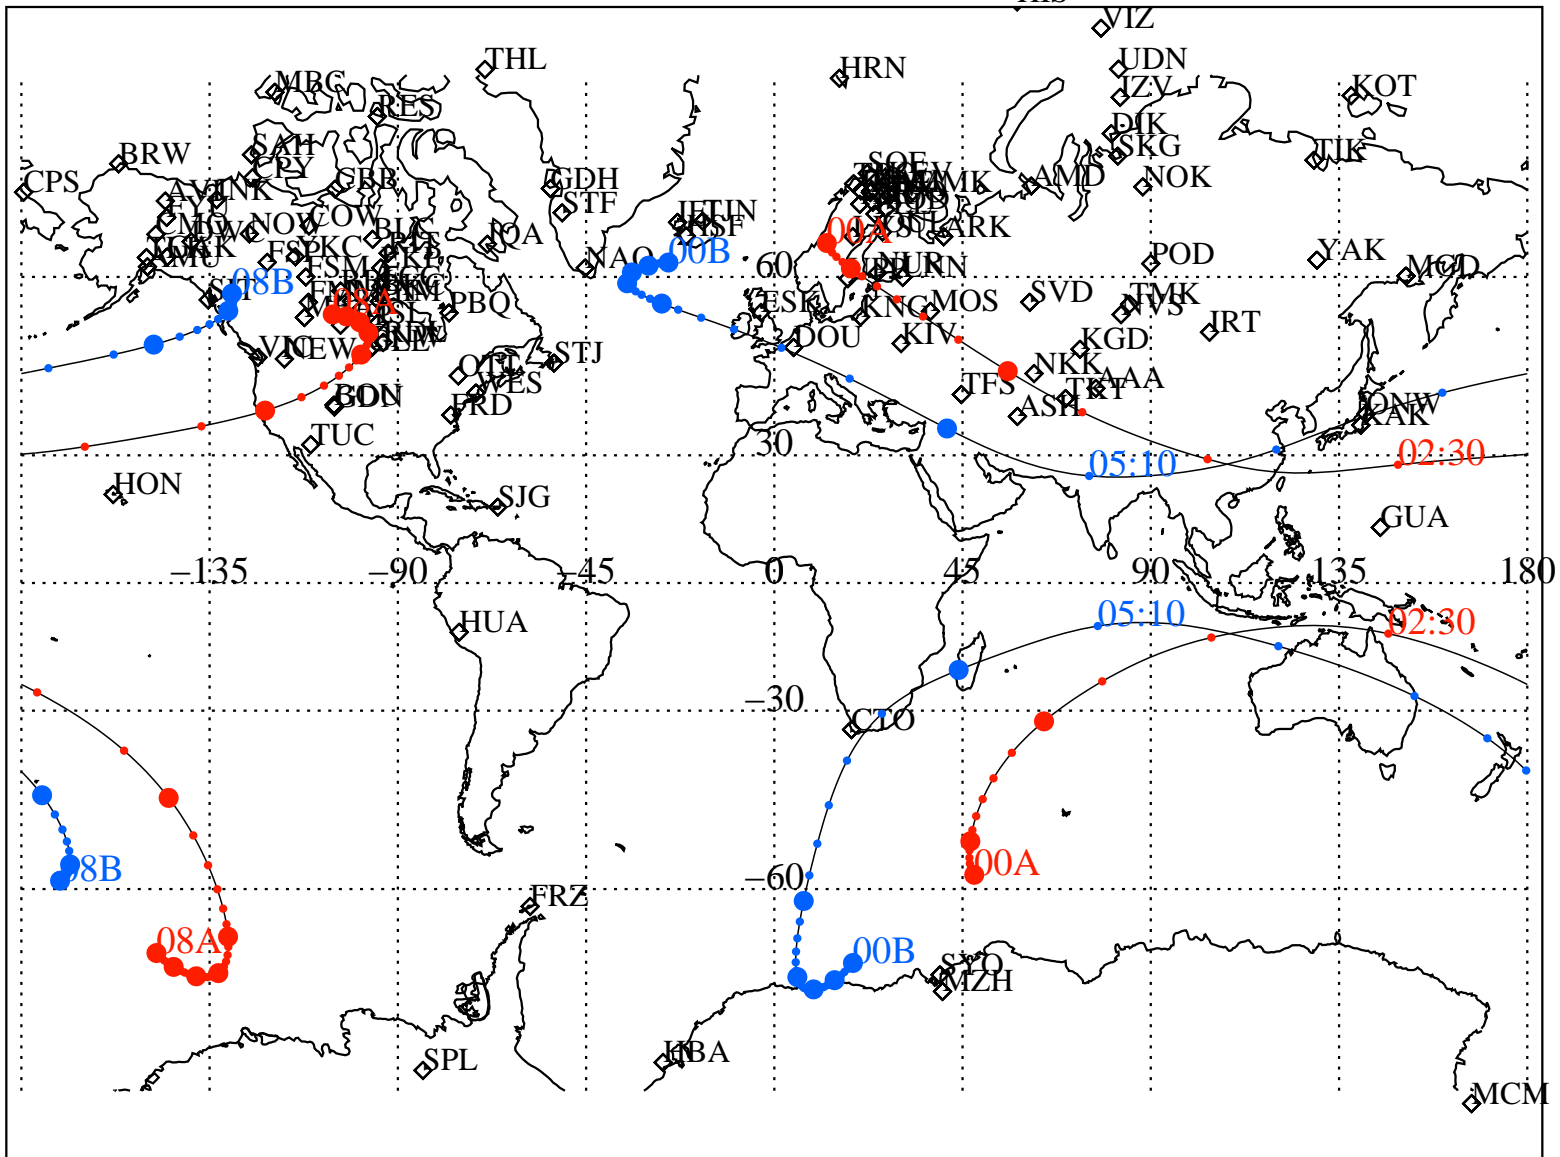

ALE  
 VAN ALLEN PROBES 2013 107 (04/17) 00:00 to 2013 107 (04/17) 08:00

RBSPA-A, RBSPB-B,