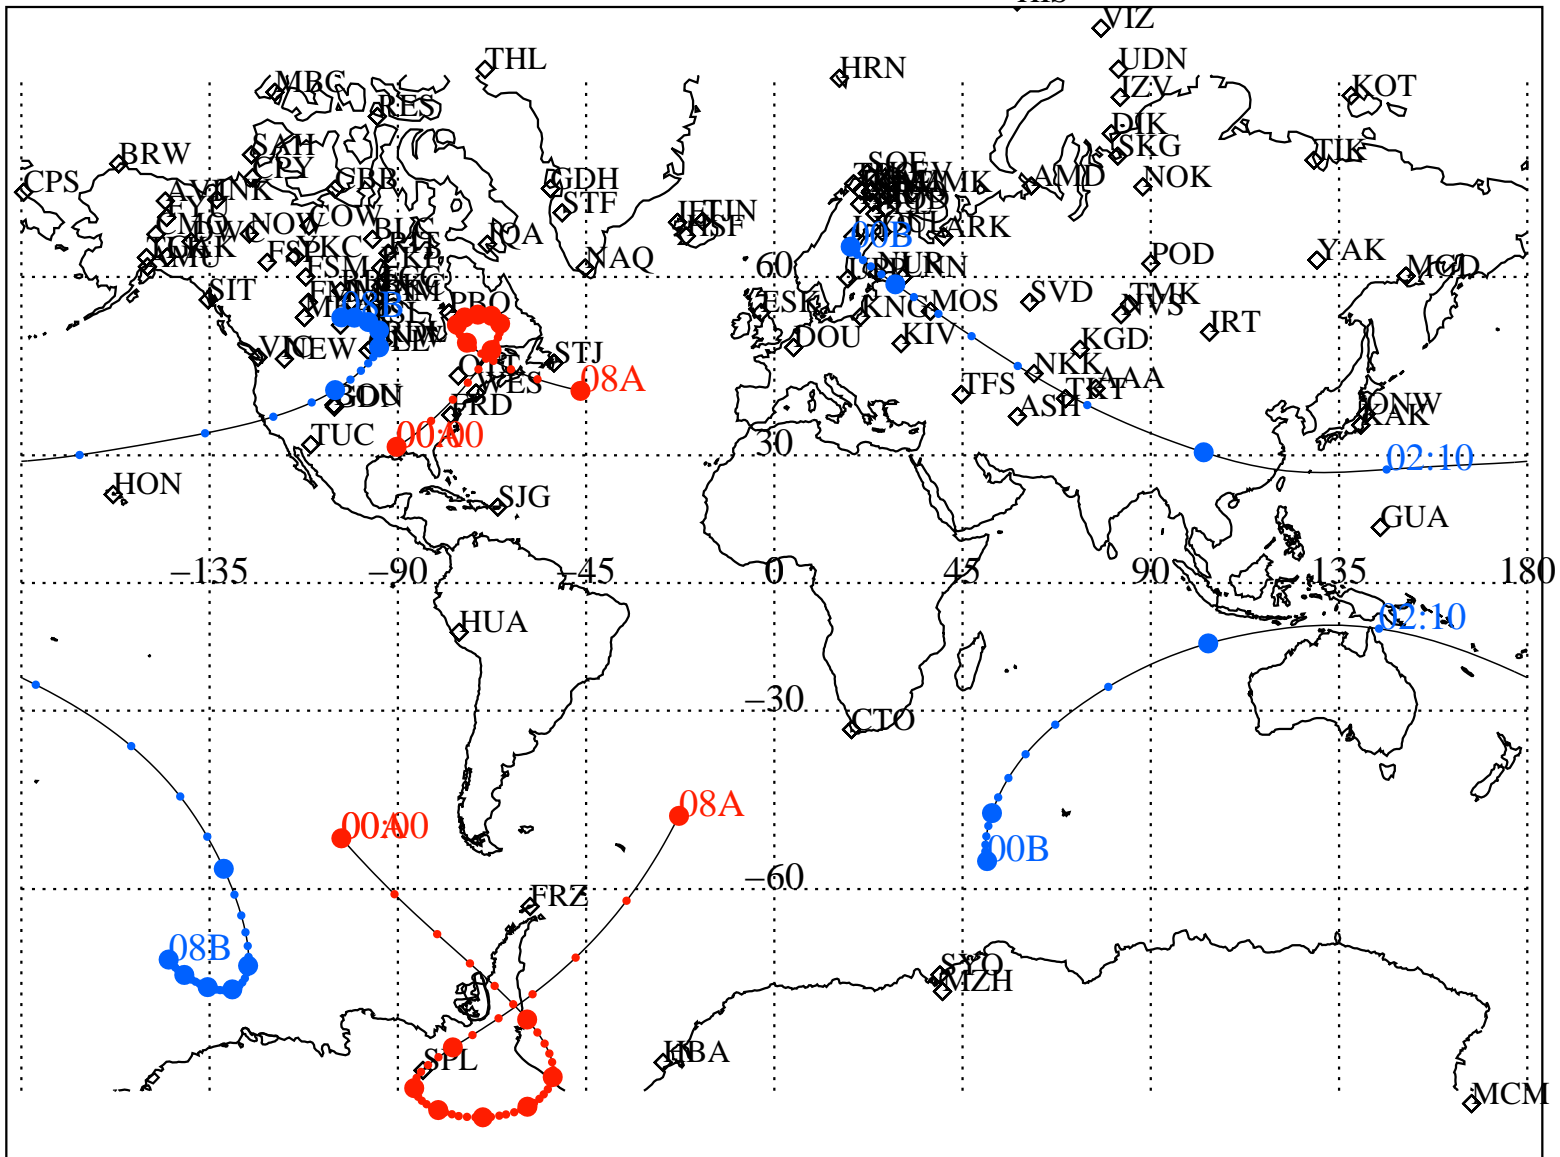

ALE
 VAN ALLEN PROBES 2013 106 (04/16) 00:00 to 2013 106 (04/16) 08:00

RBSPA-A, RBSPB-B,