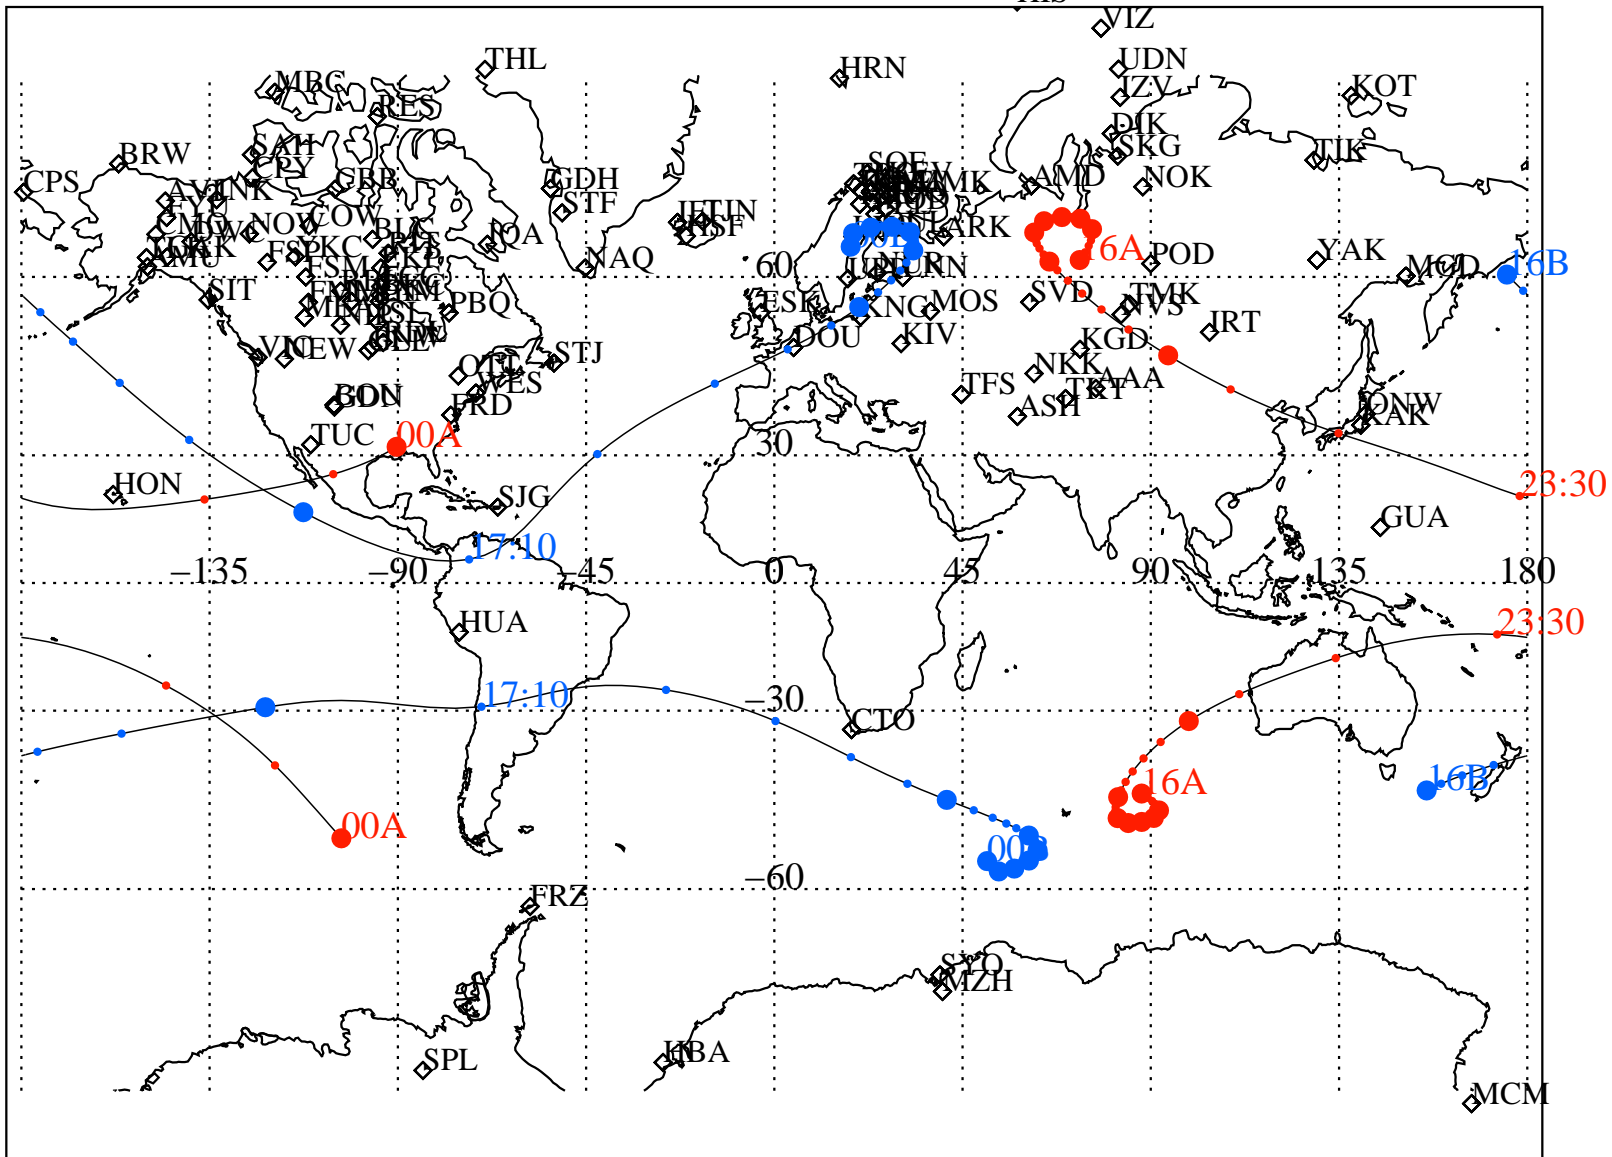

ALE  
 VAN ALLEN PROBES 2013 105 (04/15) 16:00 to 2013 106 (04/16) 00:00

RBSPA-A, RBSPB-B,