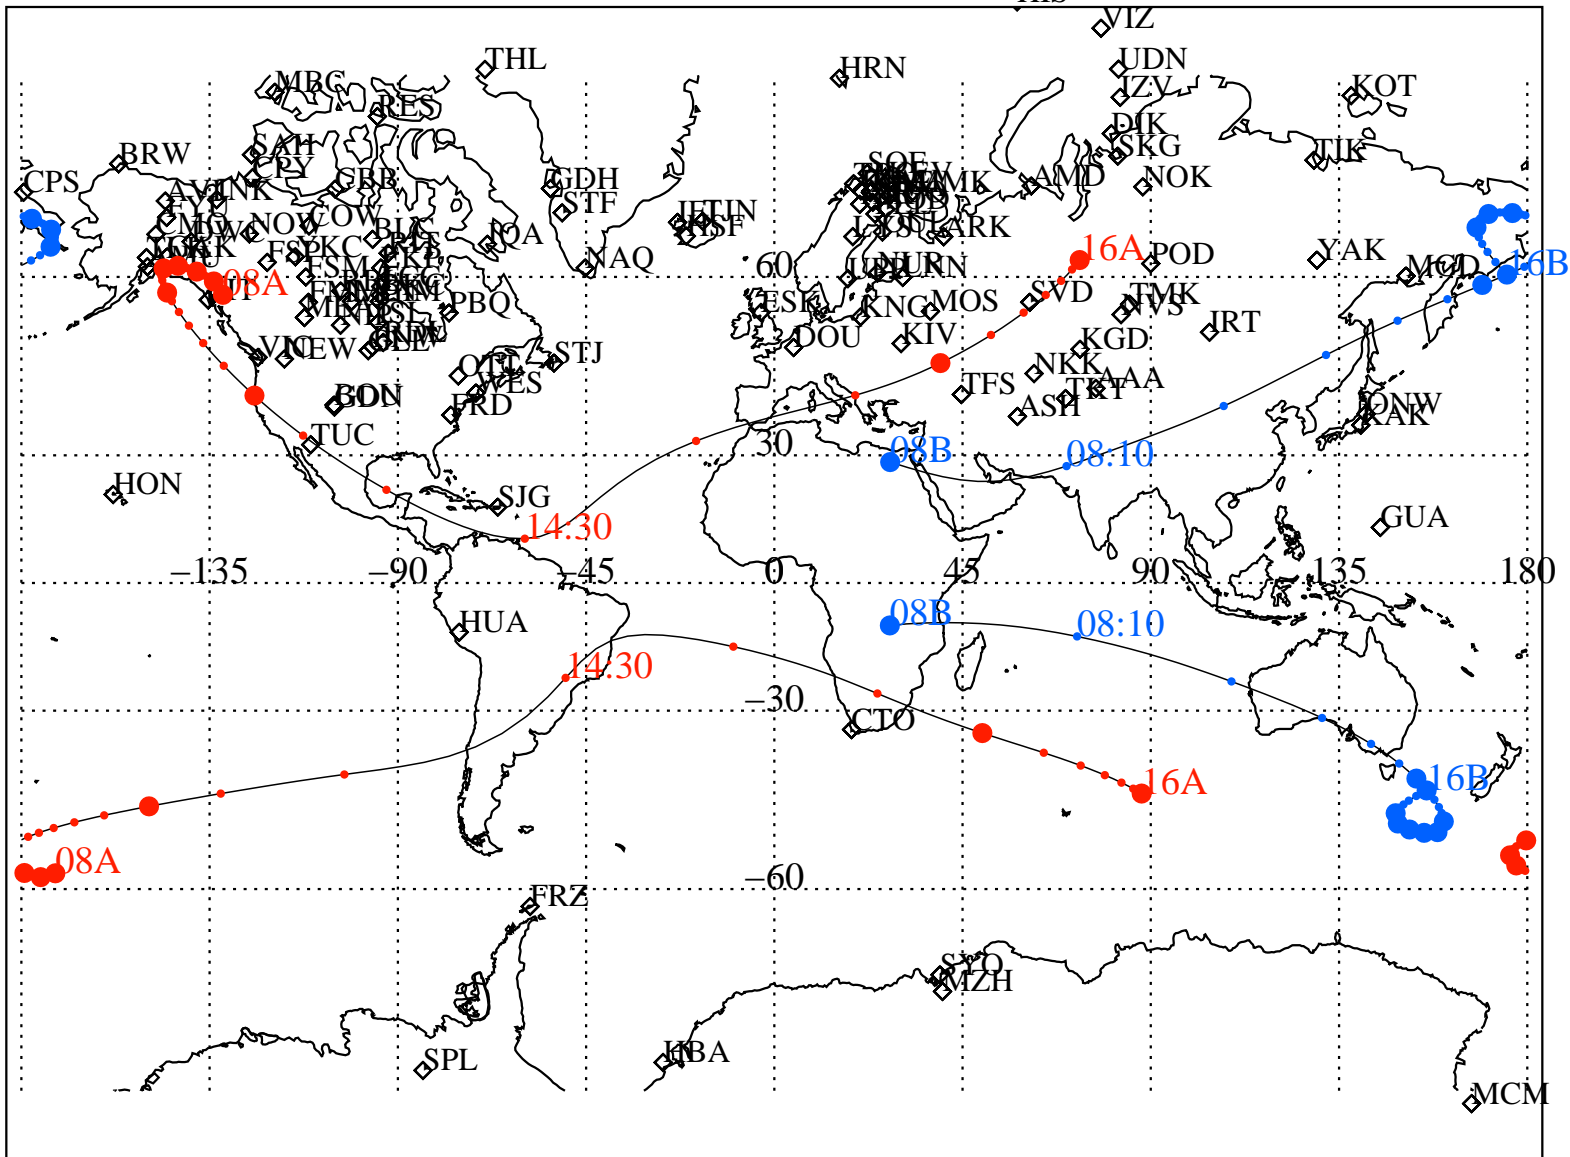

ALE
 VAN ALLEN PROBES 2013 105 (04/15) 08:00 to 2013 105 (04/15) 16:00

RBSPA-A, RBSPB-B,