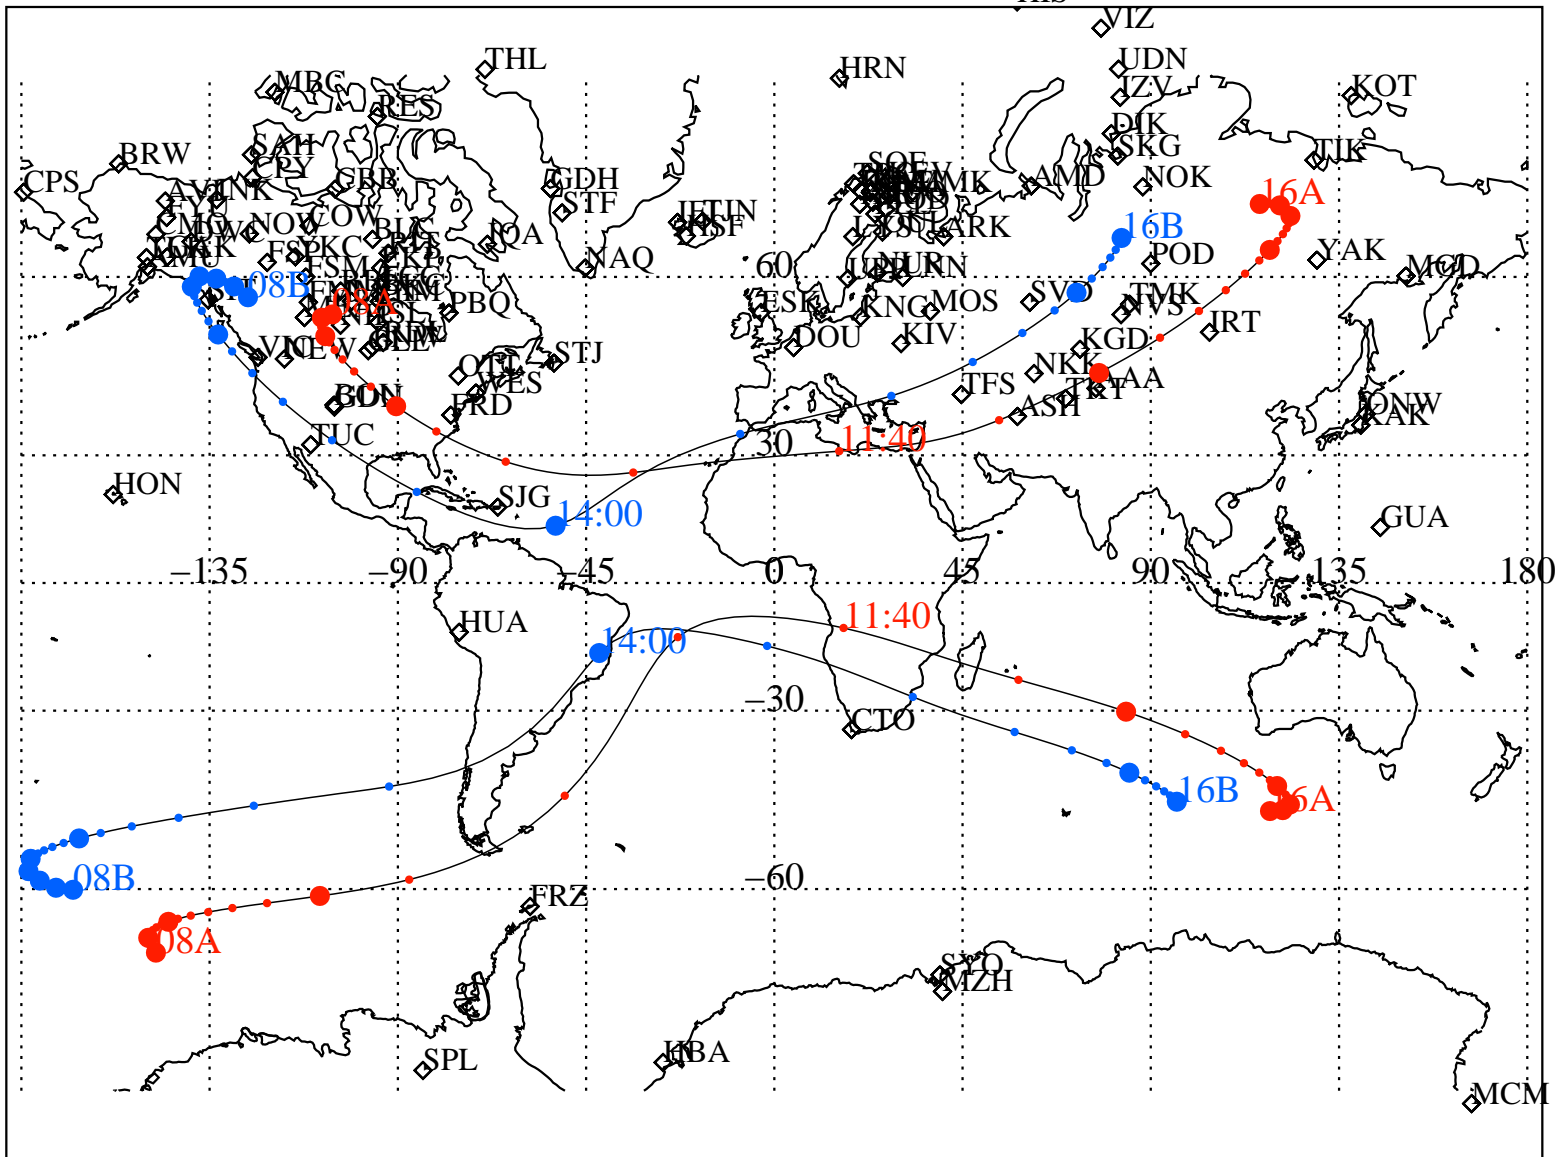

ALE
 VAN ALLEN PROBES 2013 104 (04/14) 08:00 to 2013 104 (04/14) 16:00

RBSPA-A, RBSPB-B,