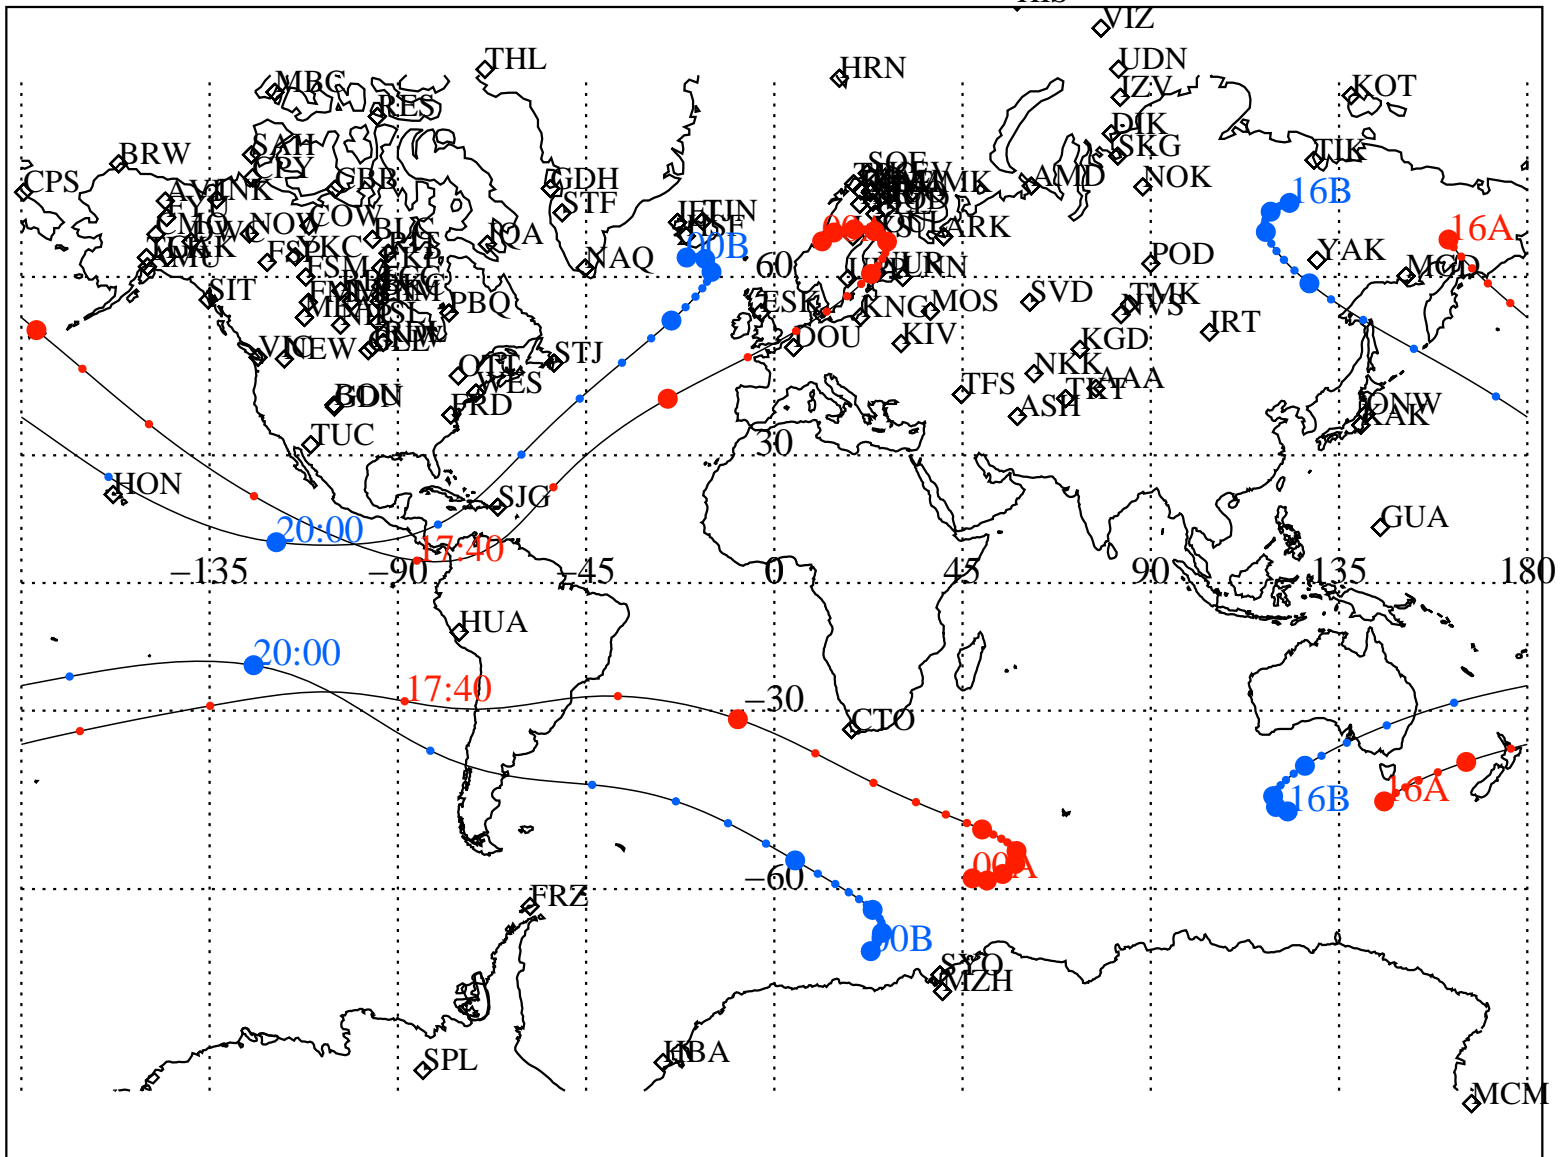

ALE
 VAN ALLEN PROBES 2013 103 (04/13) 16:00 to 2013 104 (04/14) 00:00

RBSPA-A, RBSPB-B,