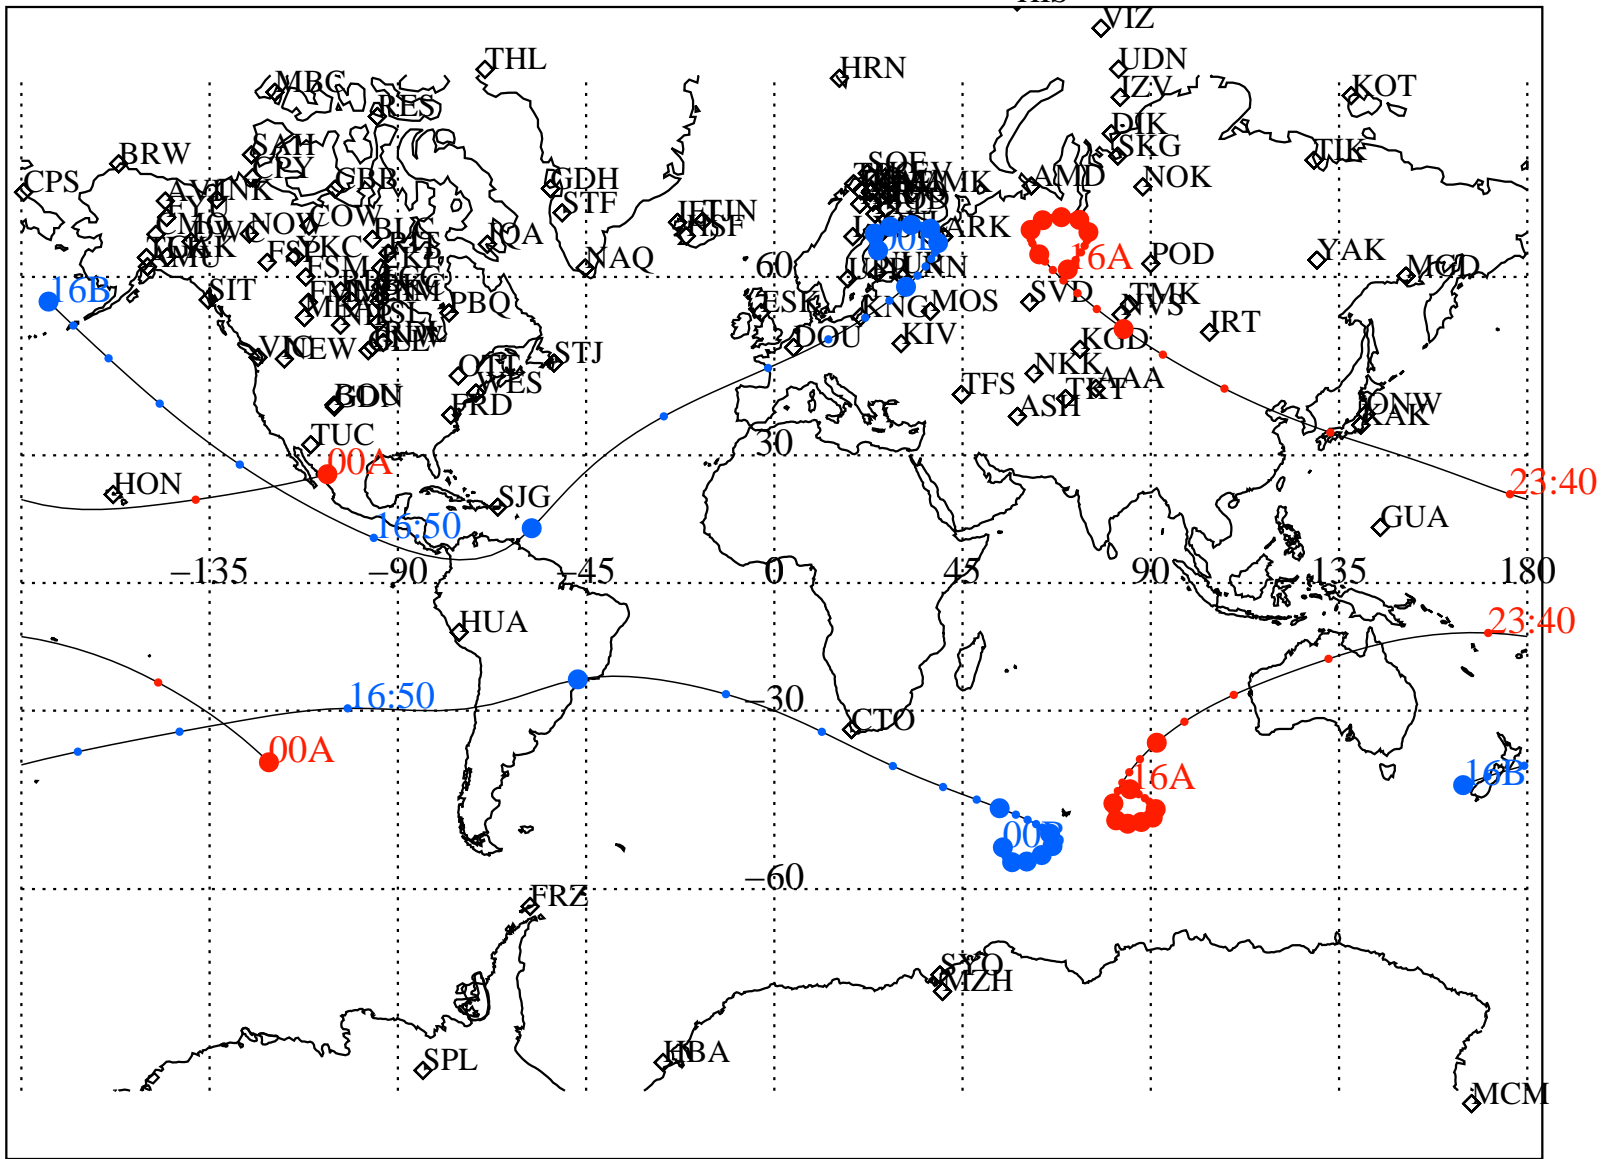

ALE
 VAN ALLEN PROBES 2013 102 (04/12) 16:00 to 2013 103 (04/13) 00:00

RBSPA-A, RBSPB-B,