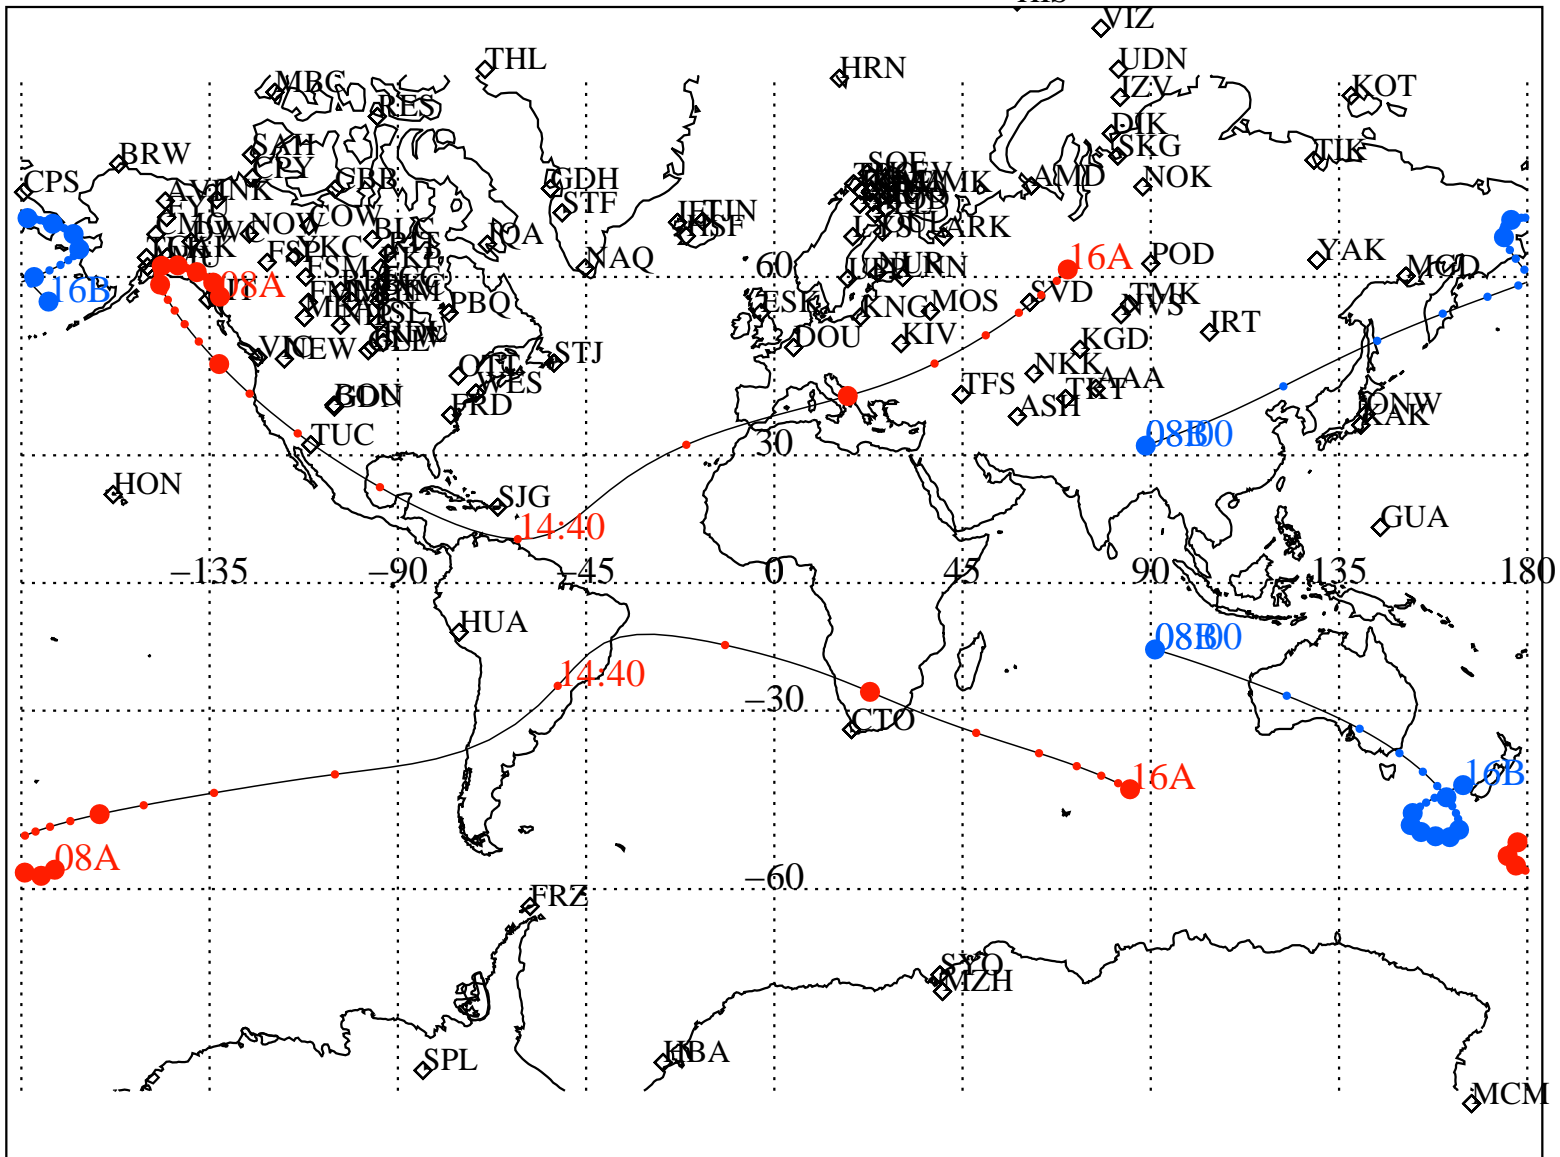

ALE
 VAN ALLEN PROBES 2013 102 (04/12) 08:00 to 2013 102 (04/12) 16:00

RBSPA-A, RBSPB-B,