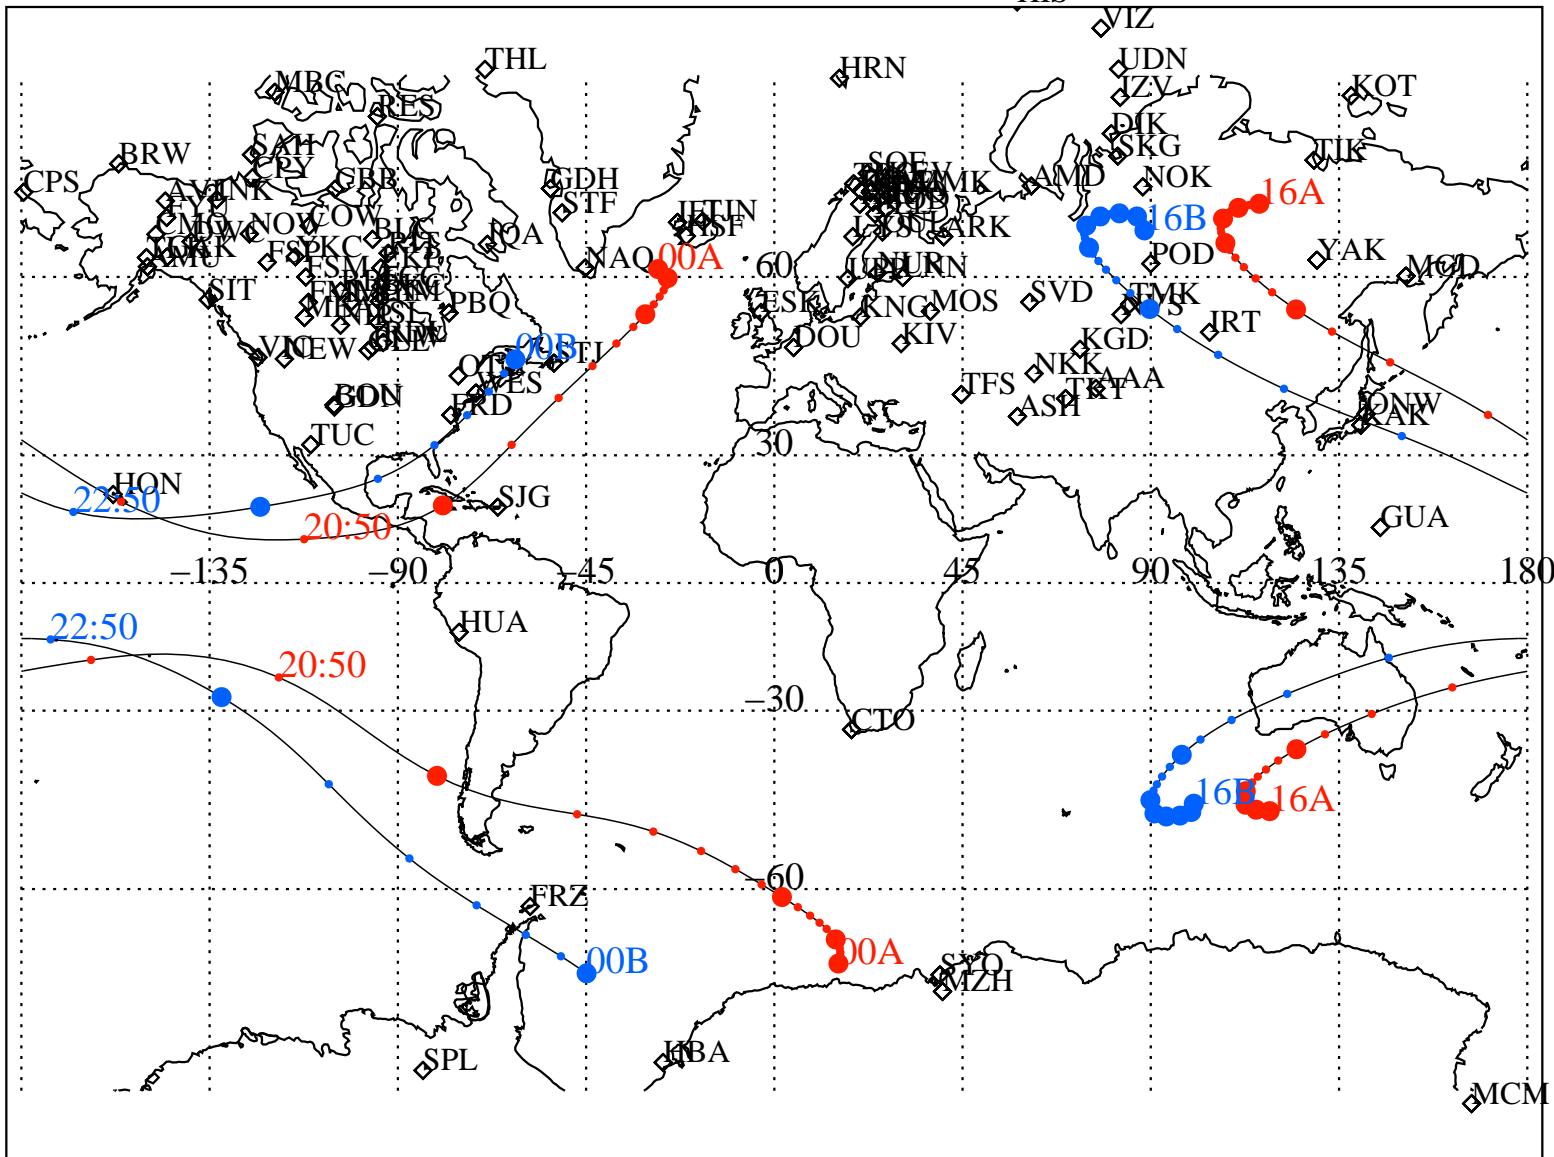

ALE  
 VAN ALLEN PROBES 2013 101 (04/11) 16:00 to 2013 102 (04/12) 00:00

RBSPA-A, RBSPB-B,