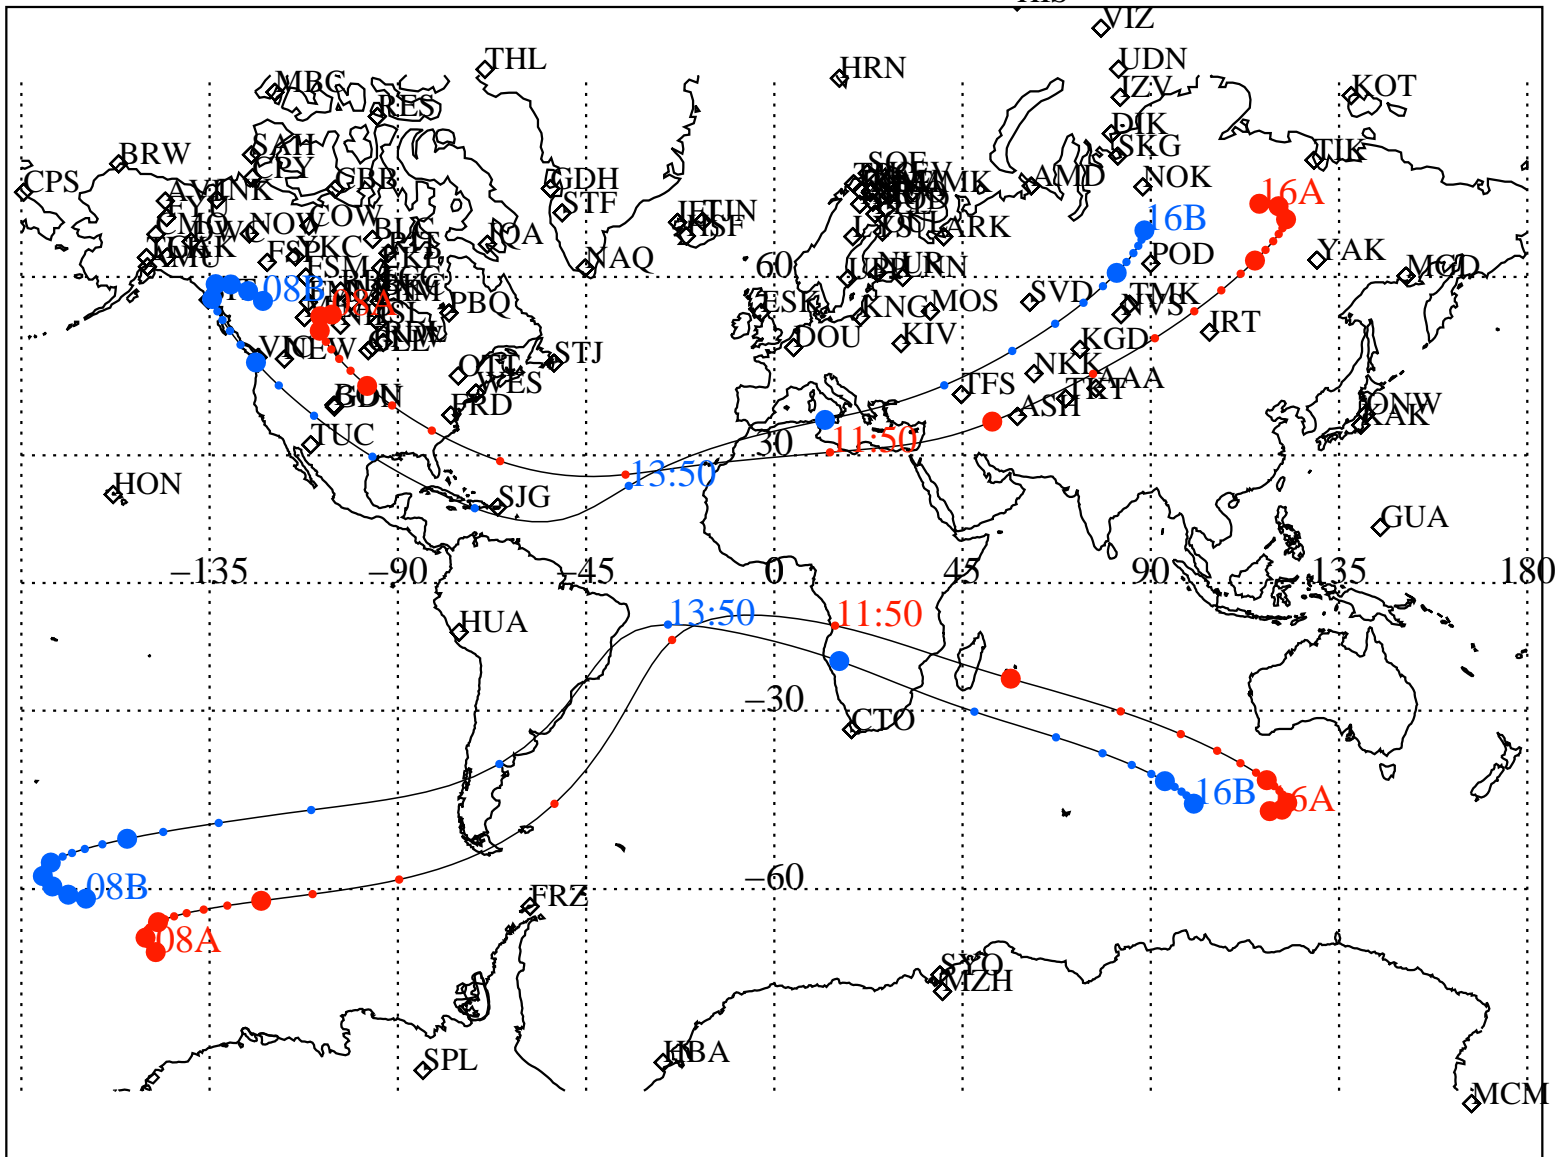

ALE  
 VAN ALLEN PROBES 2013 101 (04/11) 08:00 to 2013 101 (04/11) 16:00

RBSPA-A, RBSPB-B,