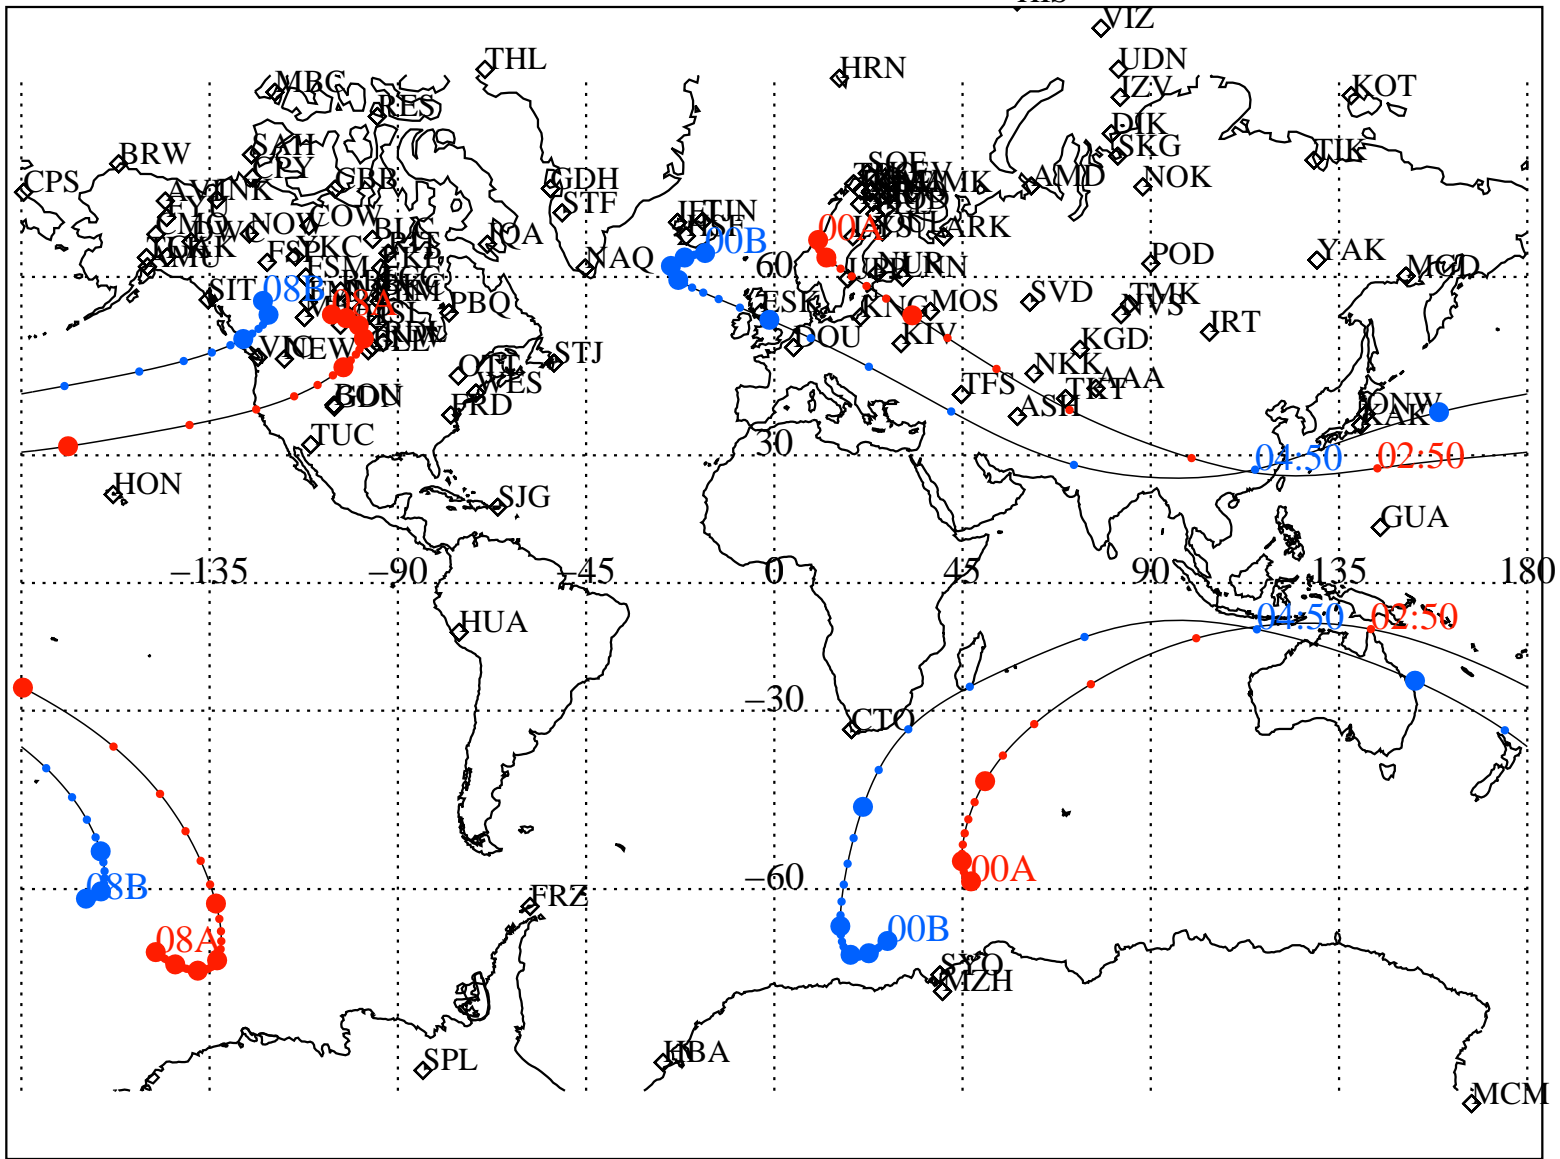

ALE
 VAN ALLEN PROBES 2013 101 (04/11) 00:00 to 2013 101 (04/11) 08:00

RBSPA-A, RBSPB-B,