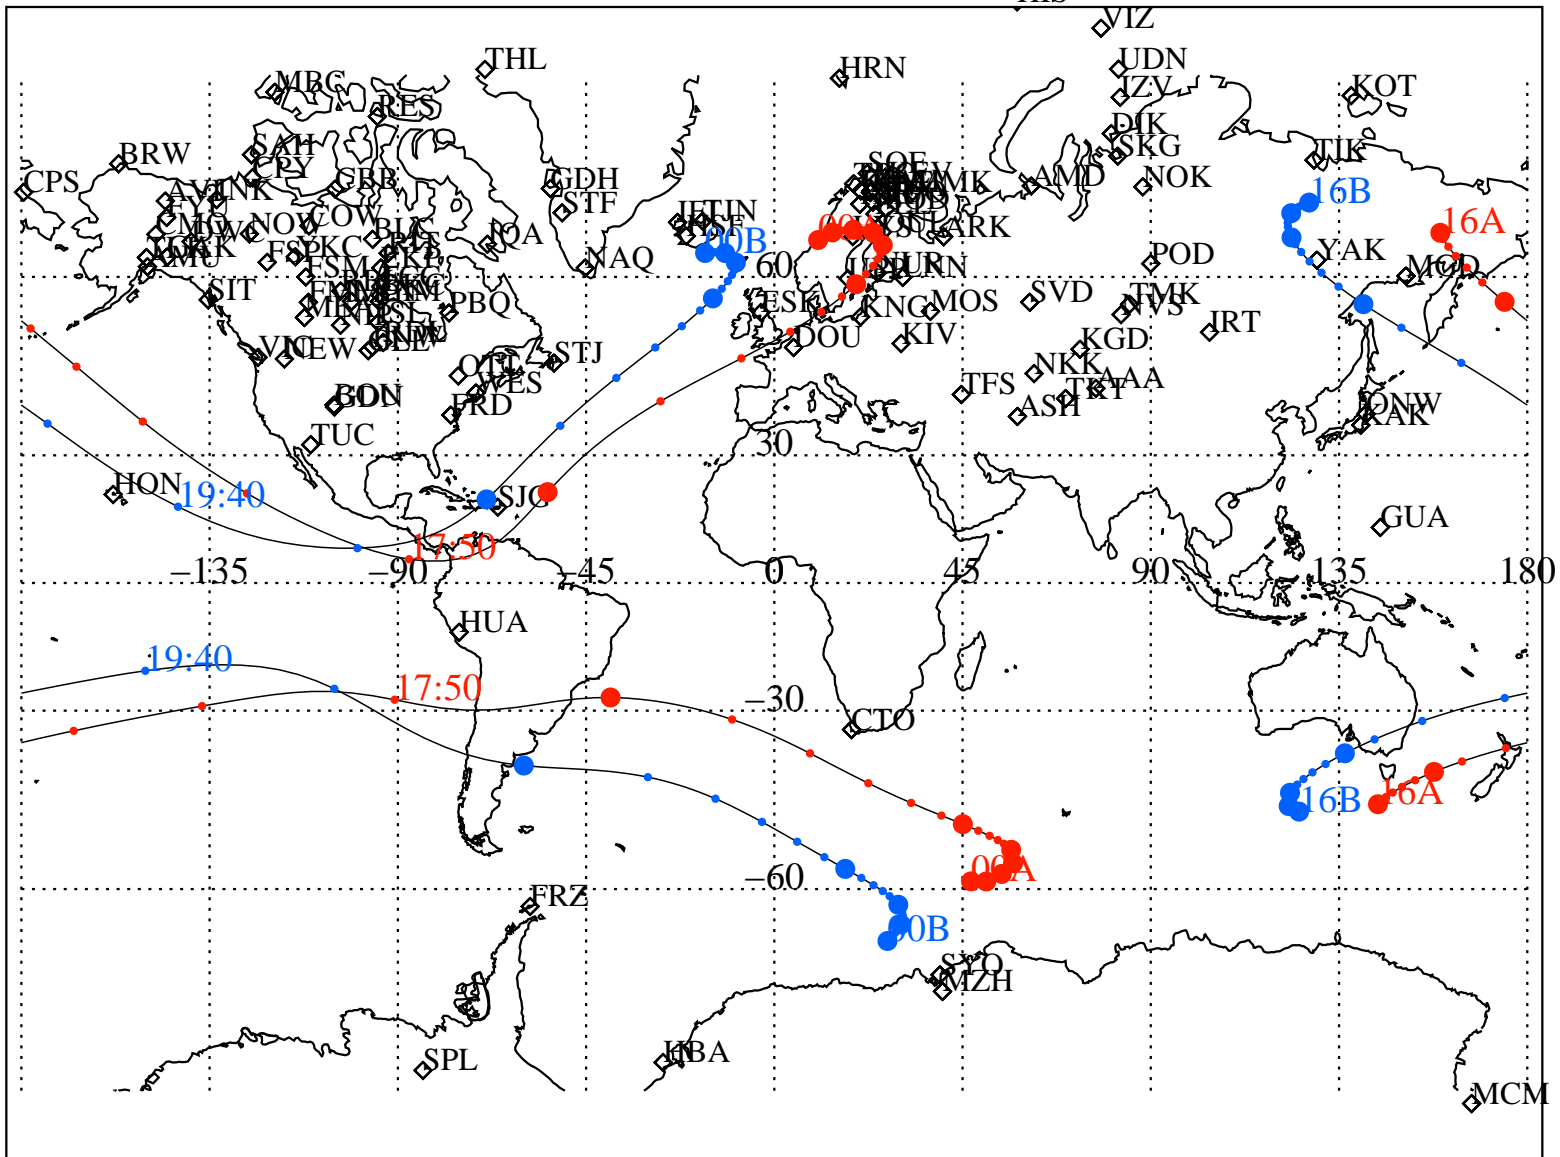

ALE
 VAN ALLEN PROBES 2013 100 (04/10) 16:00 to 2013 101 (04/11) 00:00

RBSPA-A, RBSPB-B,