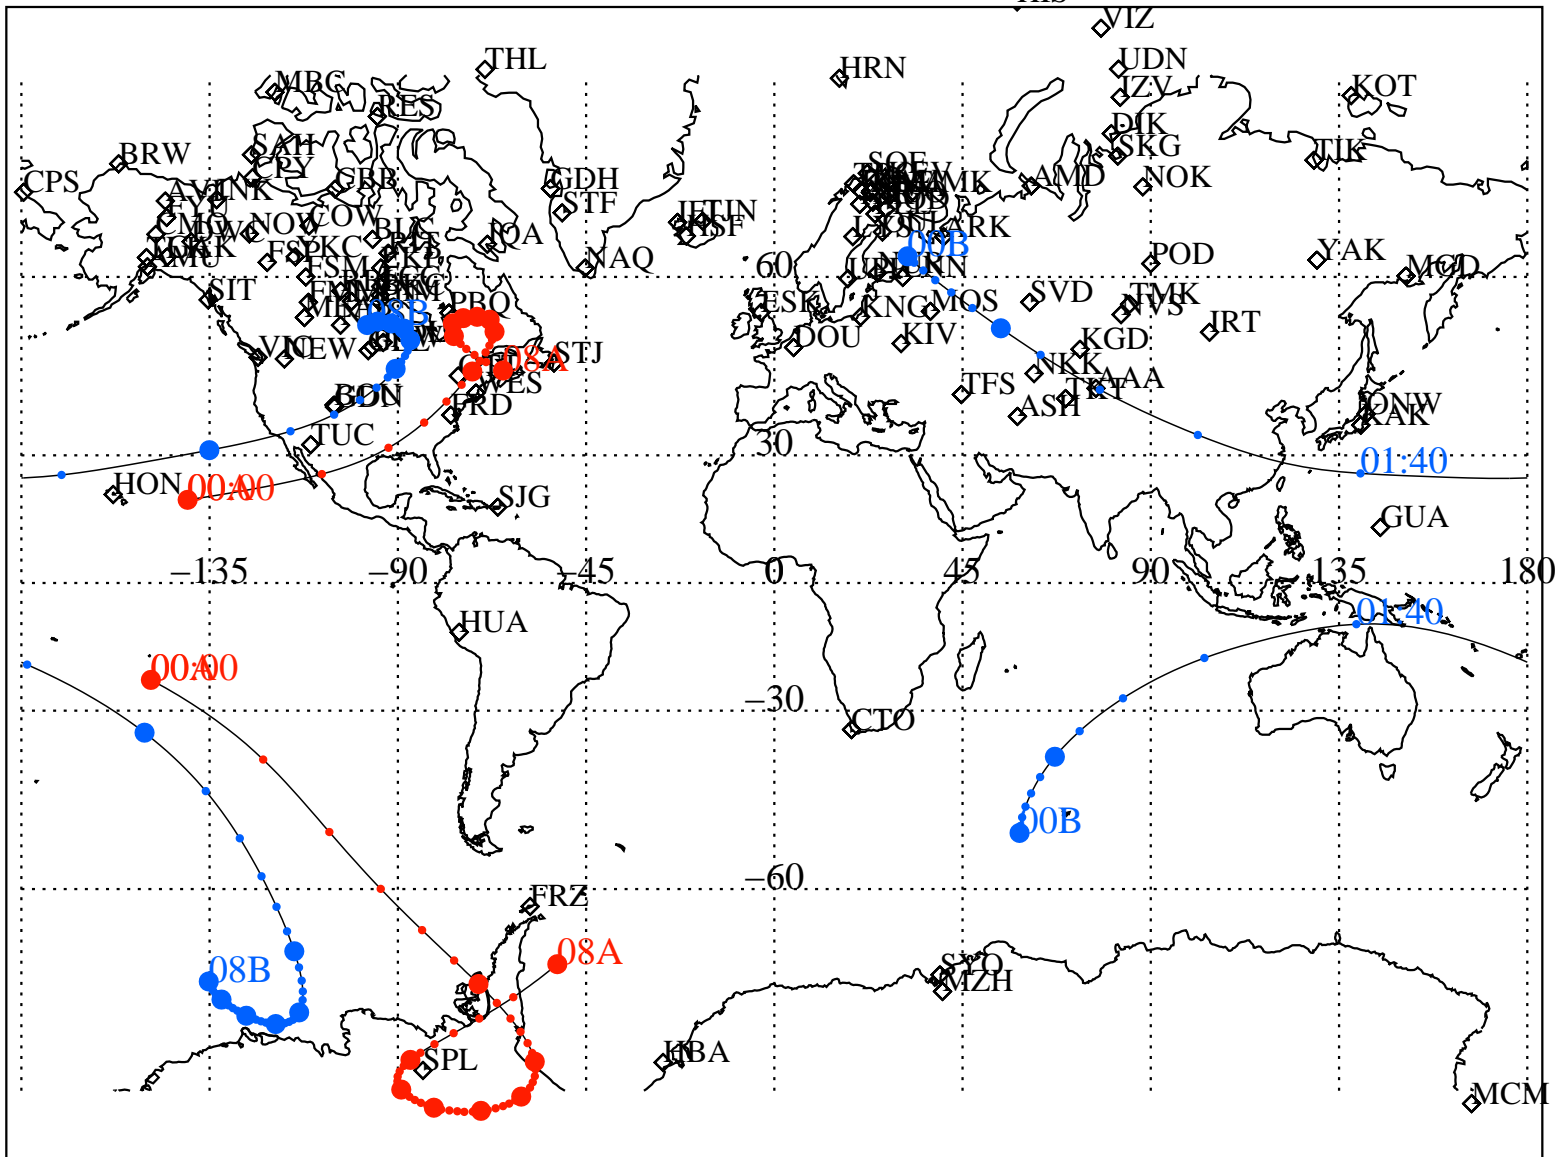

ALE
 VAN ALLEN PROBES 2013 100 (04/10) 00:00 to 2013 100 (04/10) 08:00

RBSPA-A, RBSPB-B,