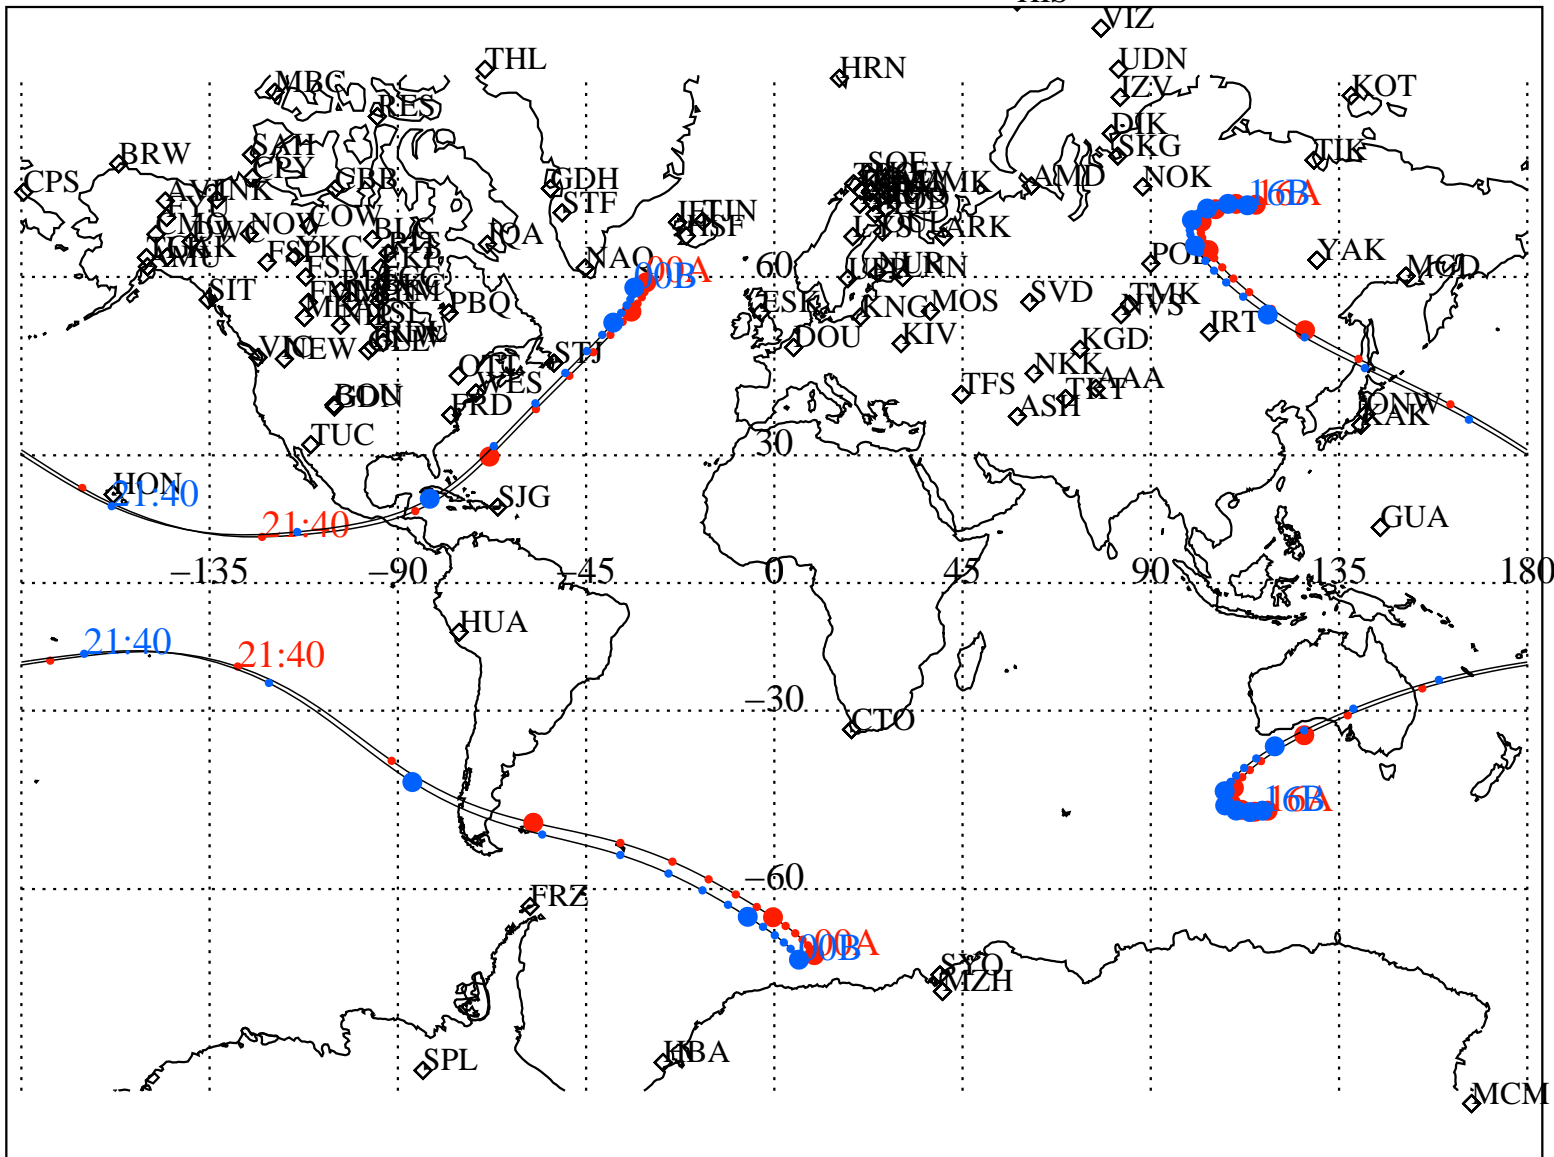

ALE
VAN ALLEN PROBES 2013 086 (03/27) 16:00 to 2013 087 (03/28) 00:00

RBSPA-A, RBSPB-B,