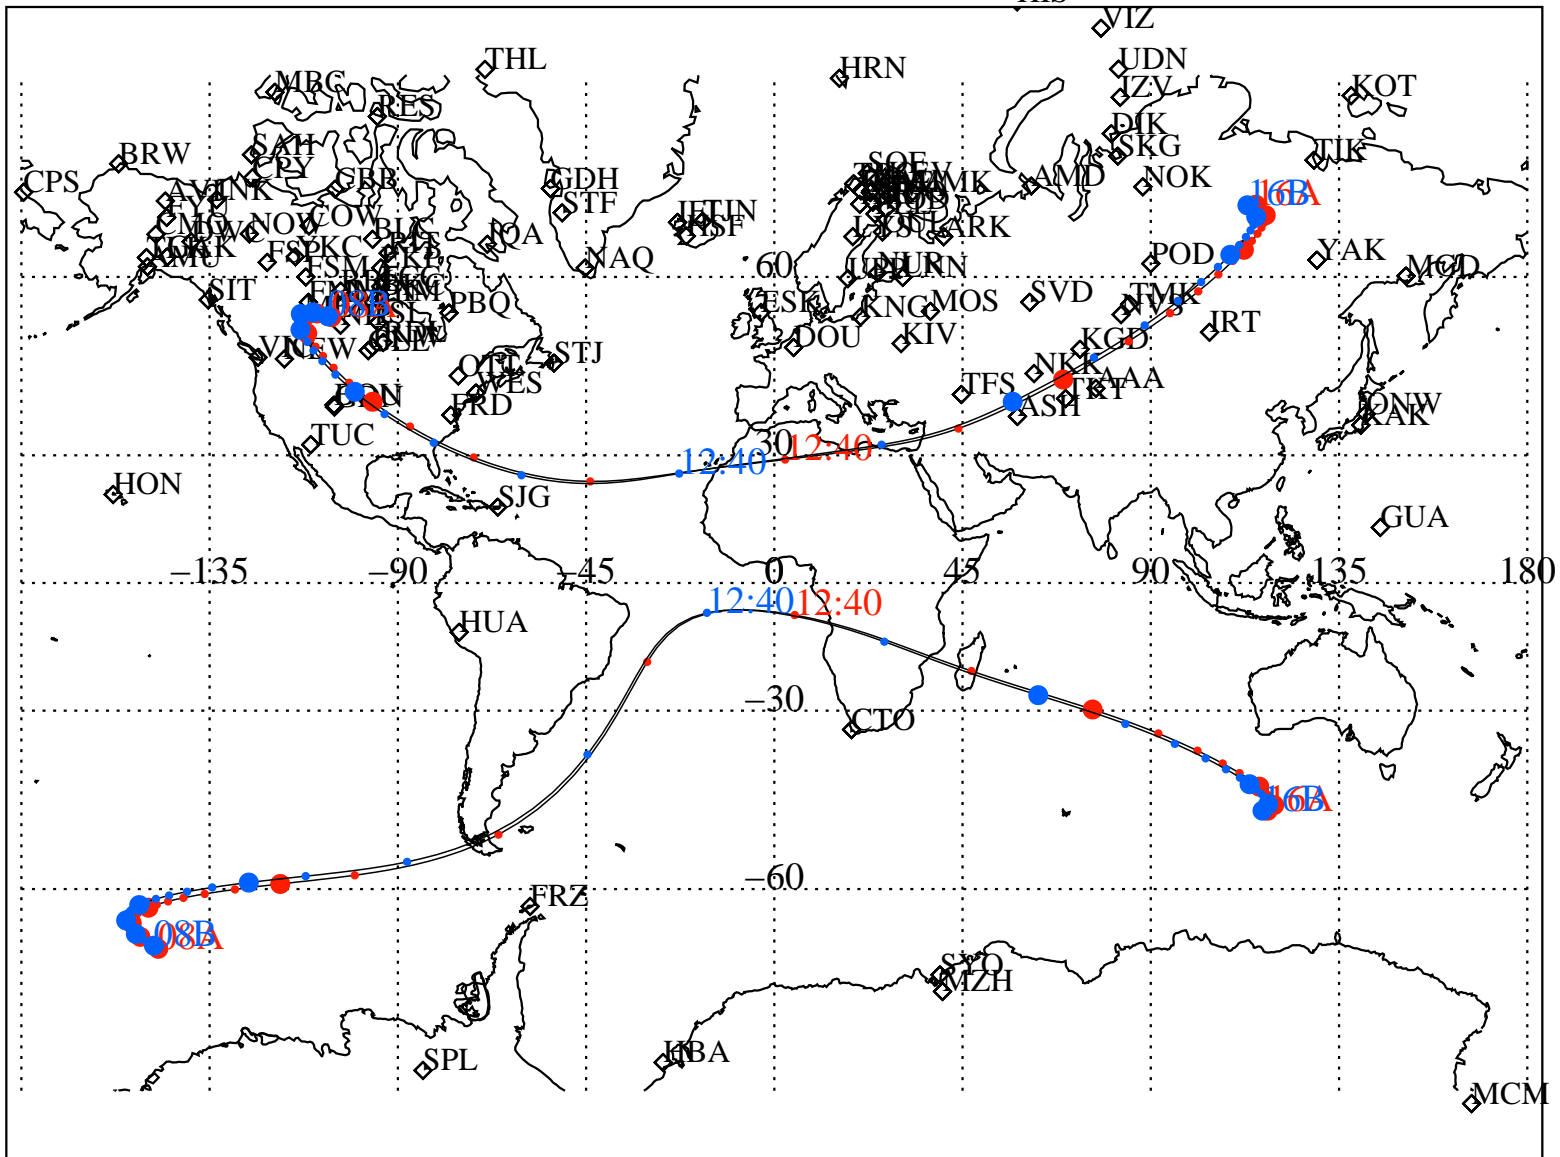

ALE
 VAN ALLEN PROBES 2013 086 (03/27) 08:00 to 2013 086 (03/27) 16:00

RBSPA-A, RBSPB-B,