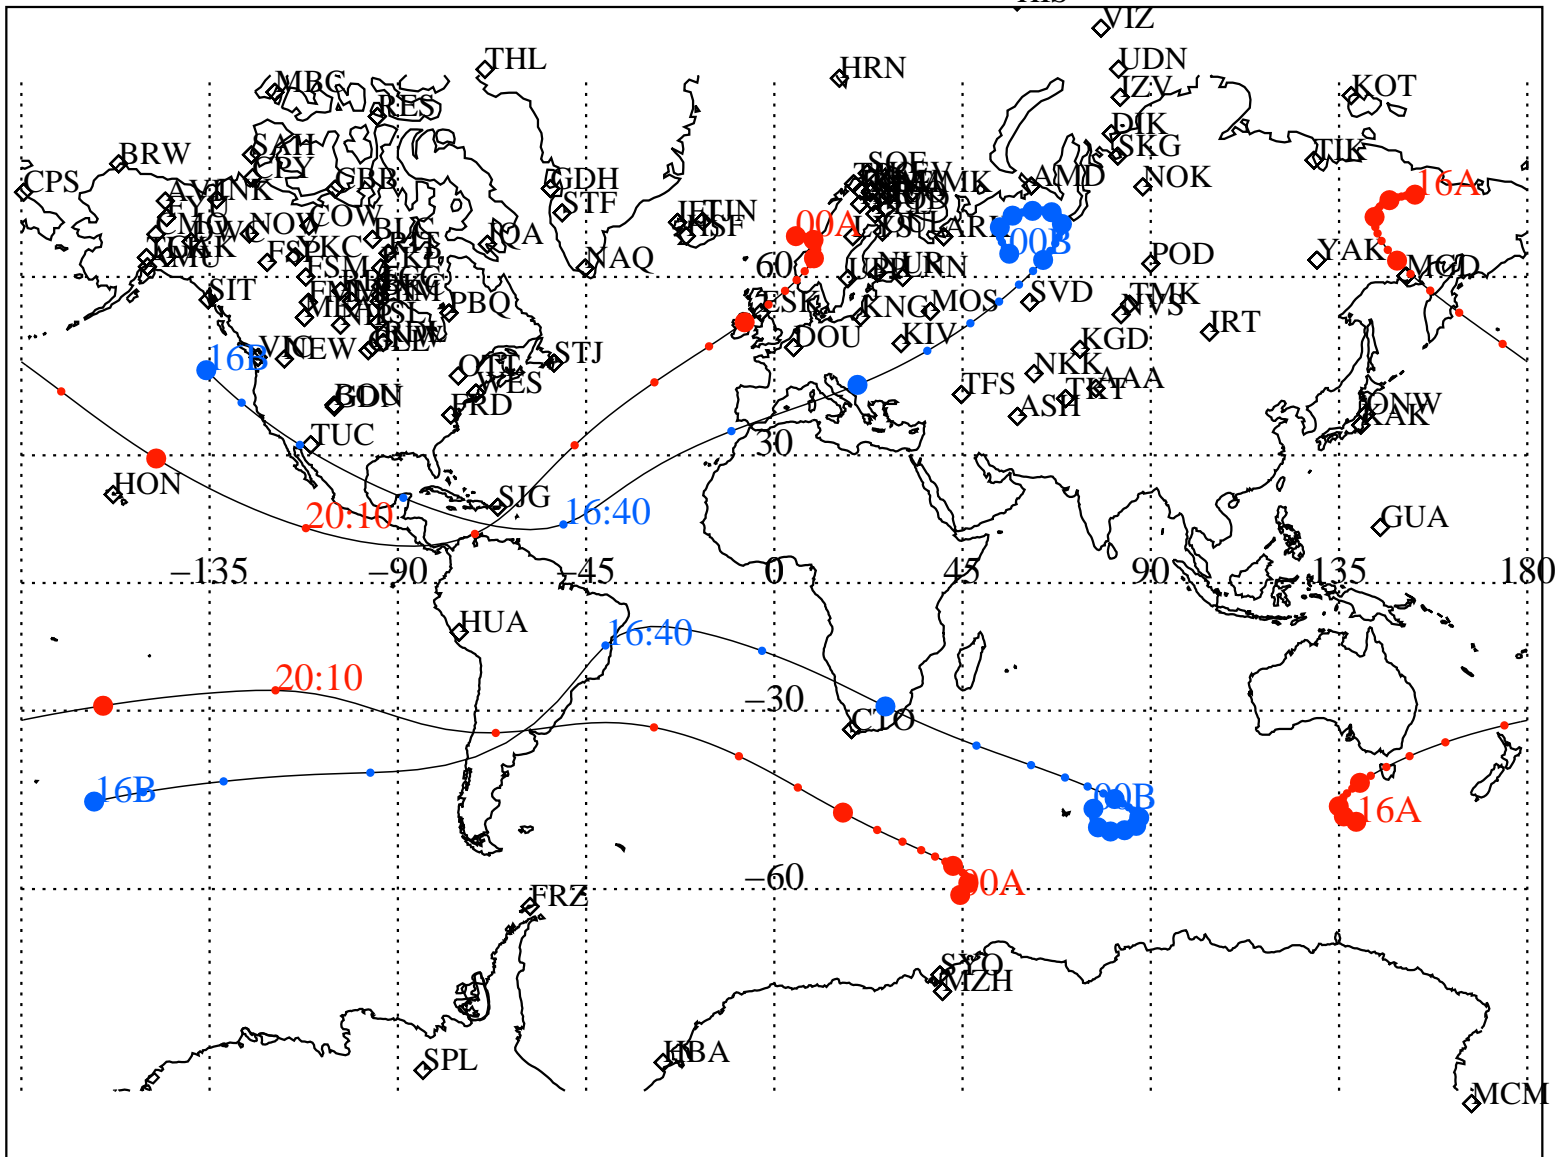

ALE
 VAN ALLEN PROBES 2013 058 (02/27) 16:00 to 2013 059 (02/28) 00:00

RBSPA-A, RBSPB-B,