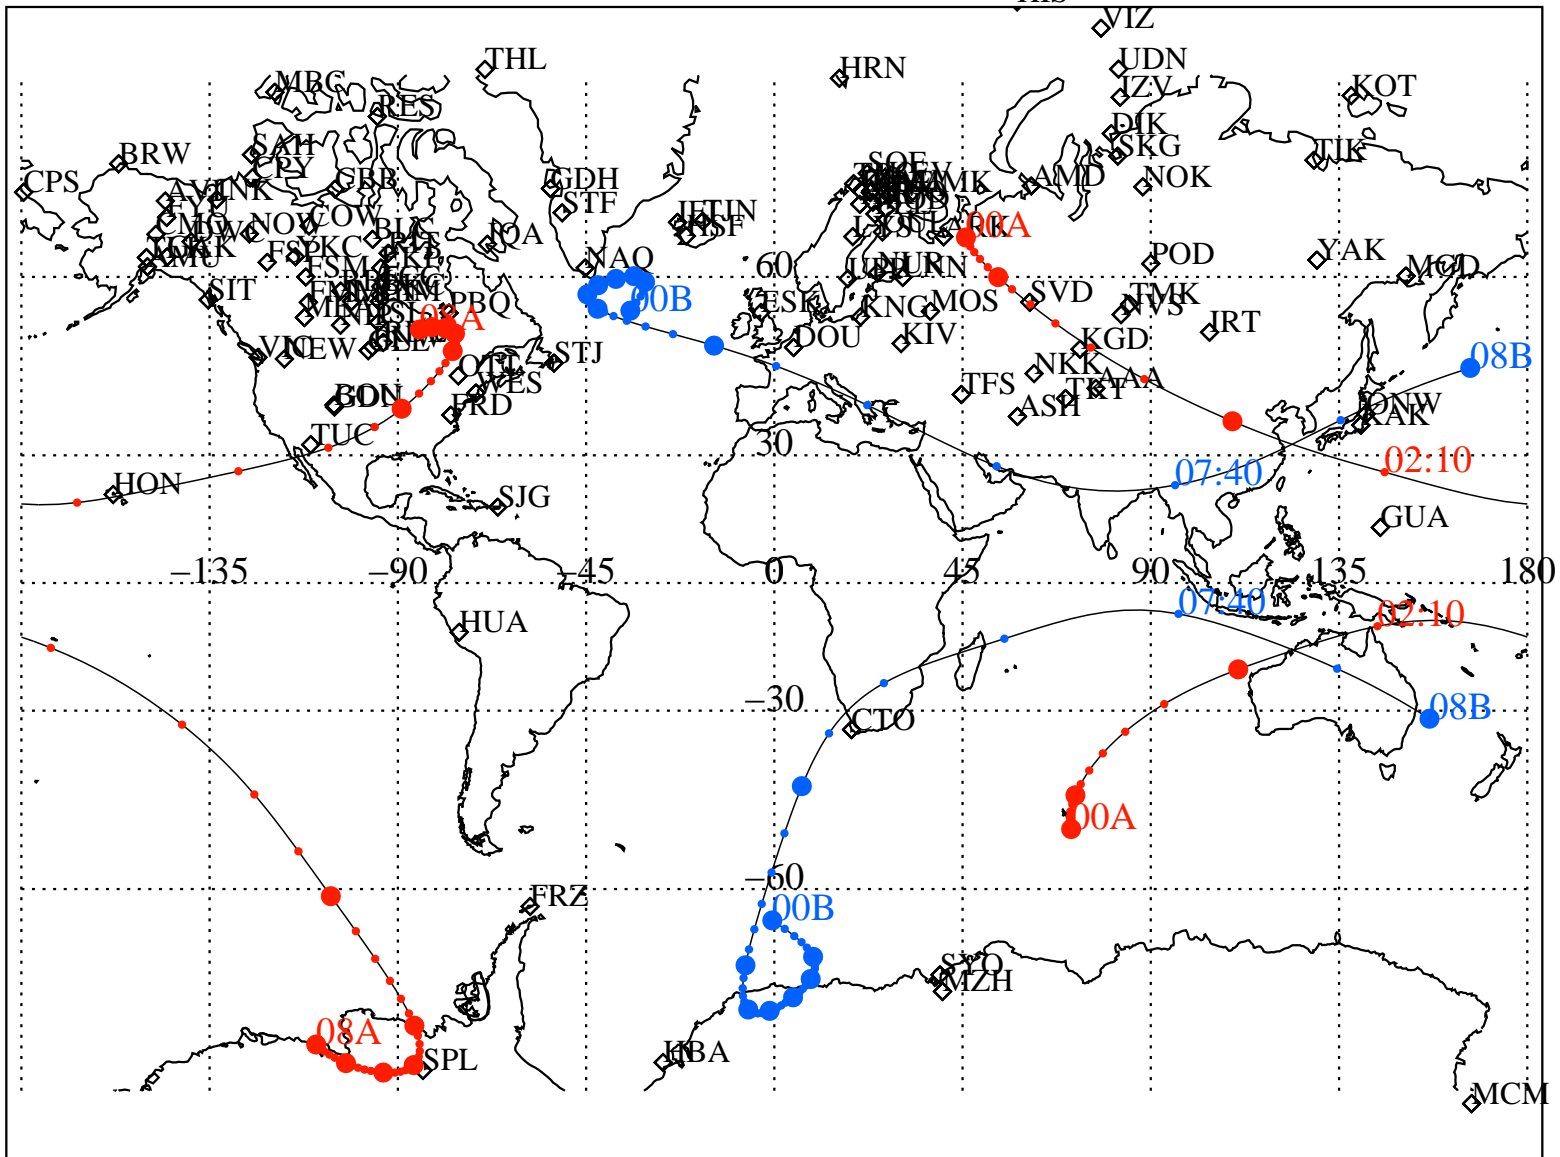

ALE
 VAN ALLEN PROBES 2013 058 (02/27) 00:00 to 2013 058 (02/27) 08:00

RBSPA-A, RBSPB-B,