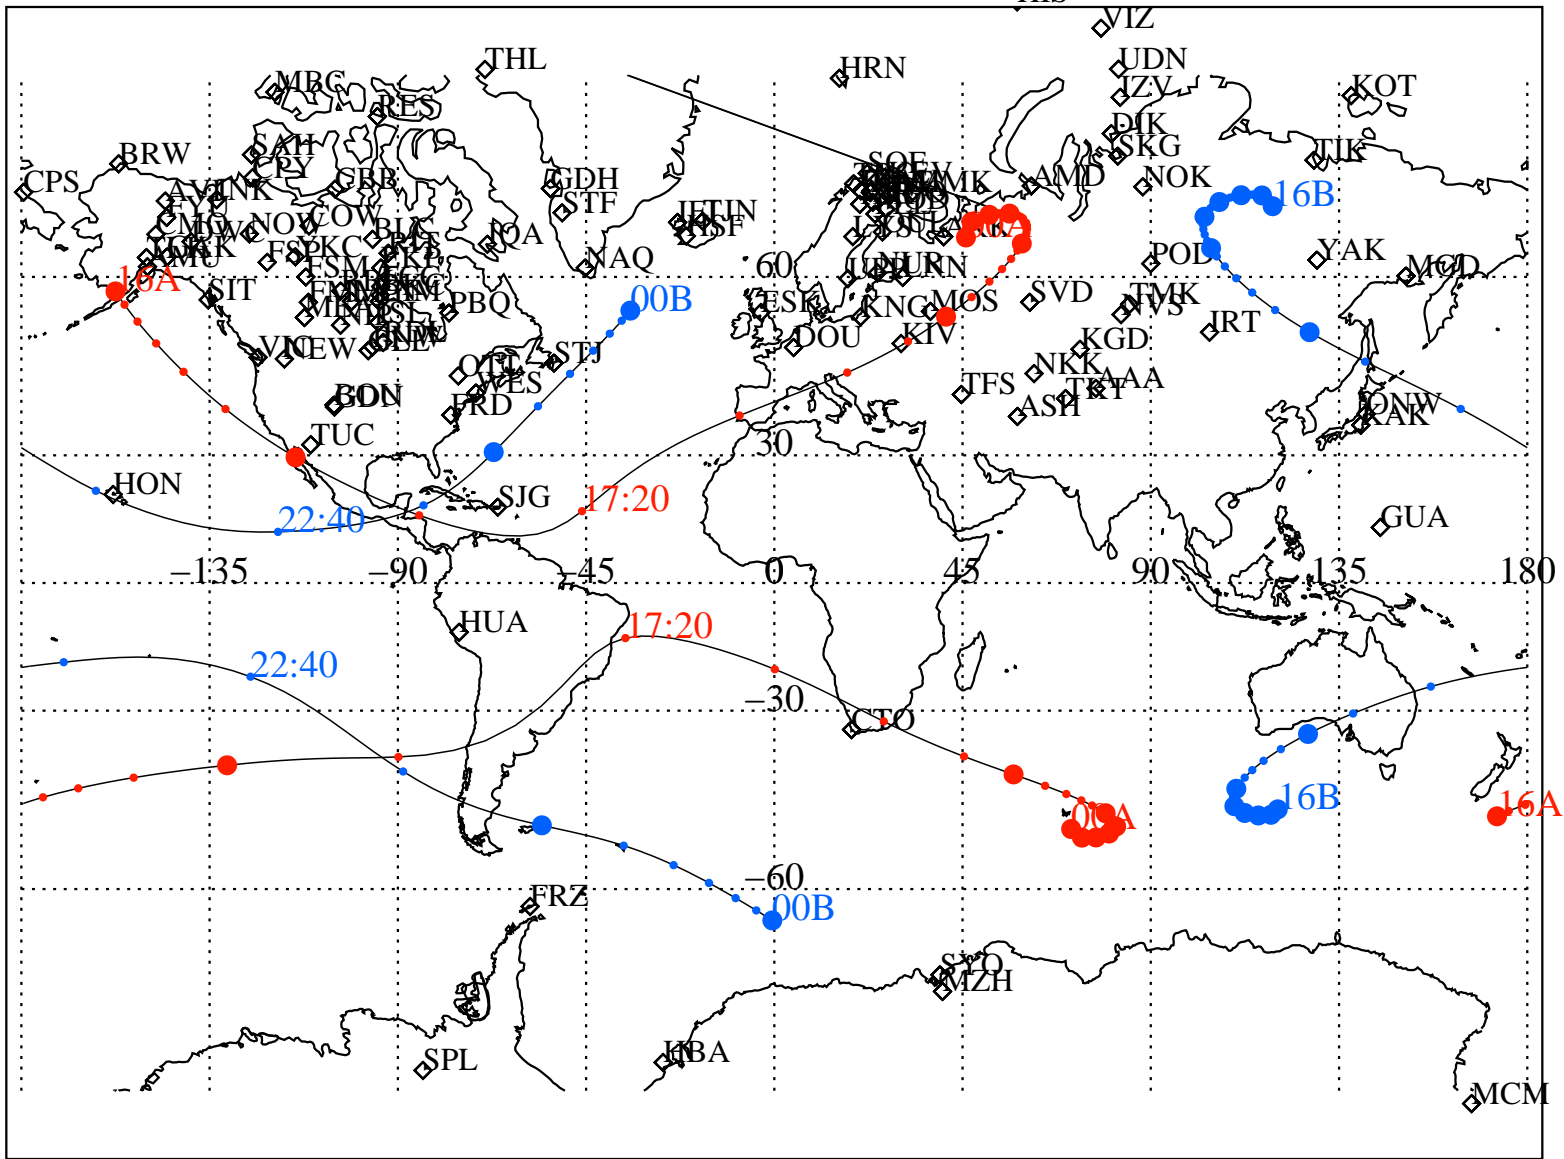

ALE
 VAN ALLEN PROBES 2013 057 (02/26) 16:00 to 2013 058 (02/27) 00:00

RBSPA-A, RBSPB-B,