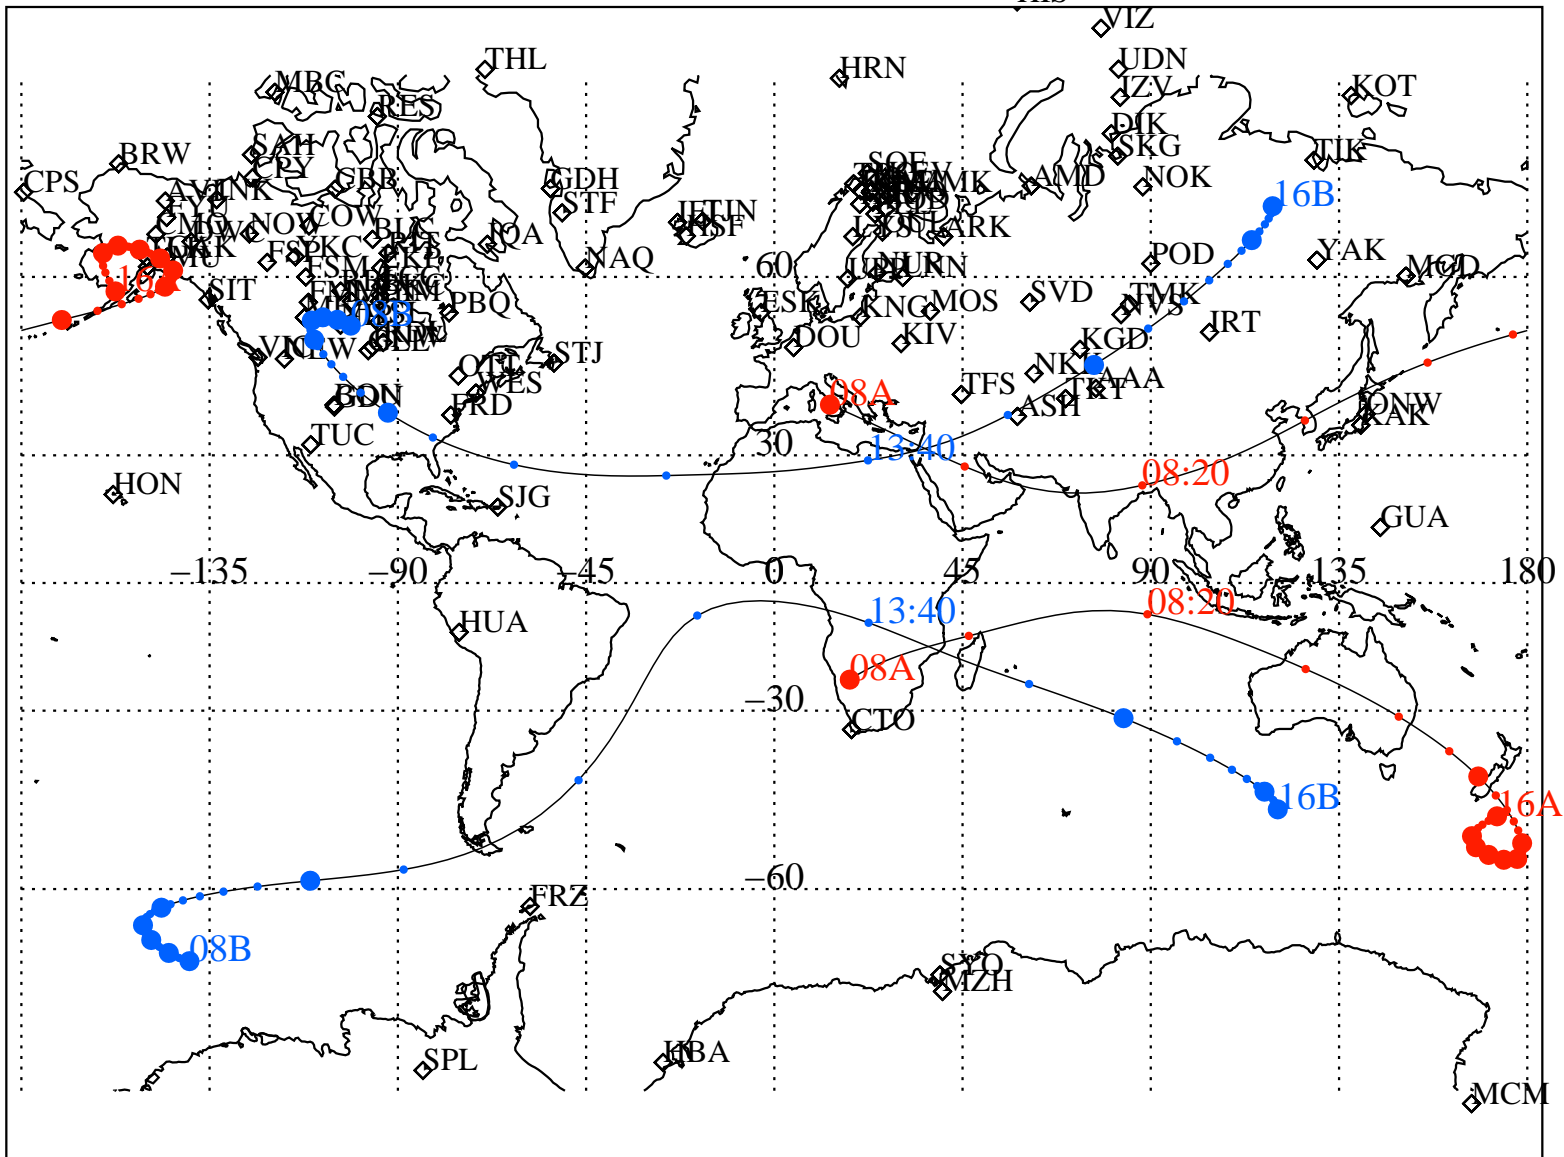

ALE
 VAN ALLEN PROBES 2013 057 (02/26) 08:00 to 2013 057 (02/26) 16:00

RBSPA-A, RBSPB-B,