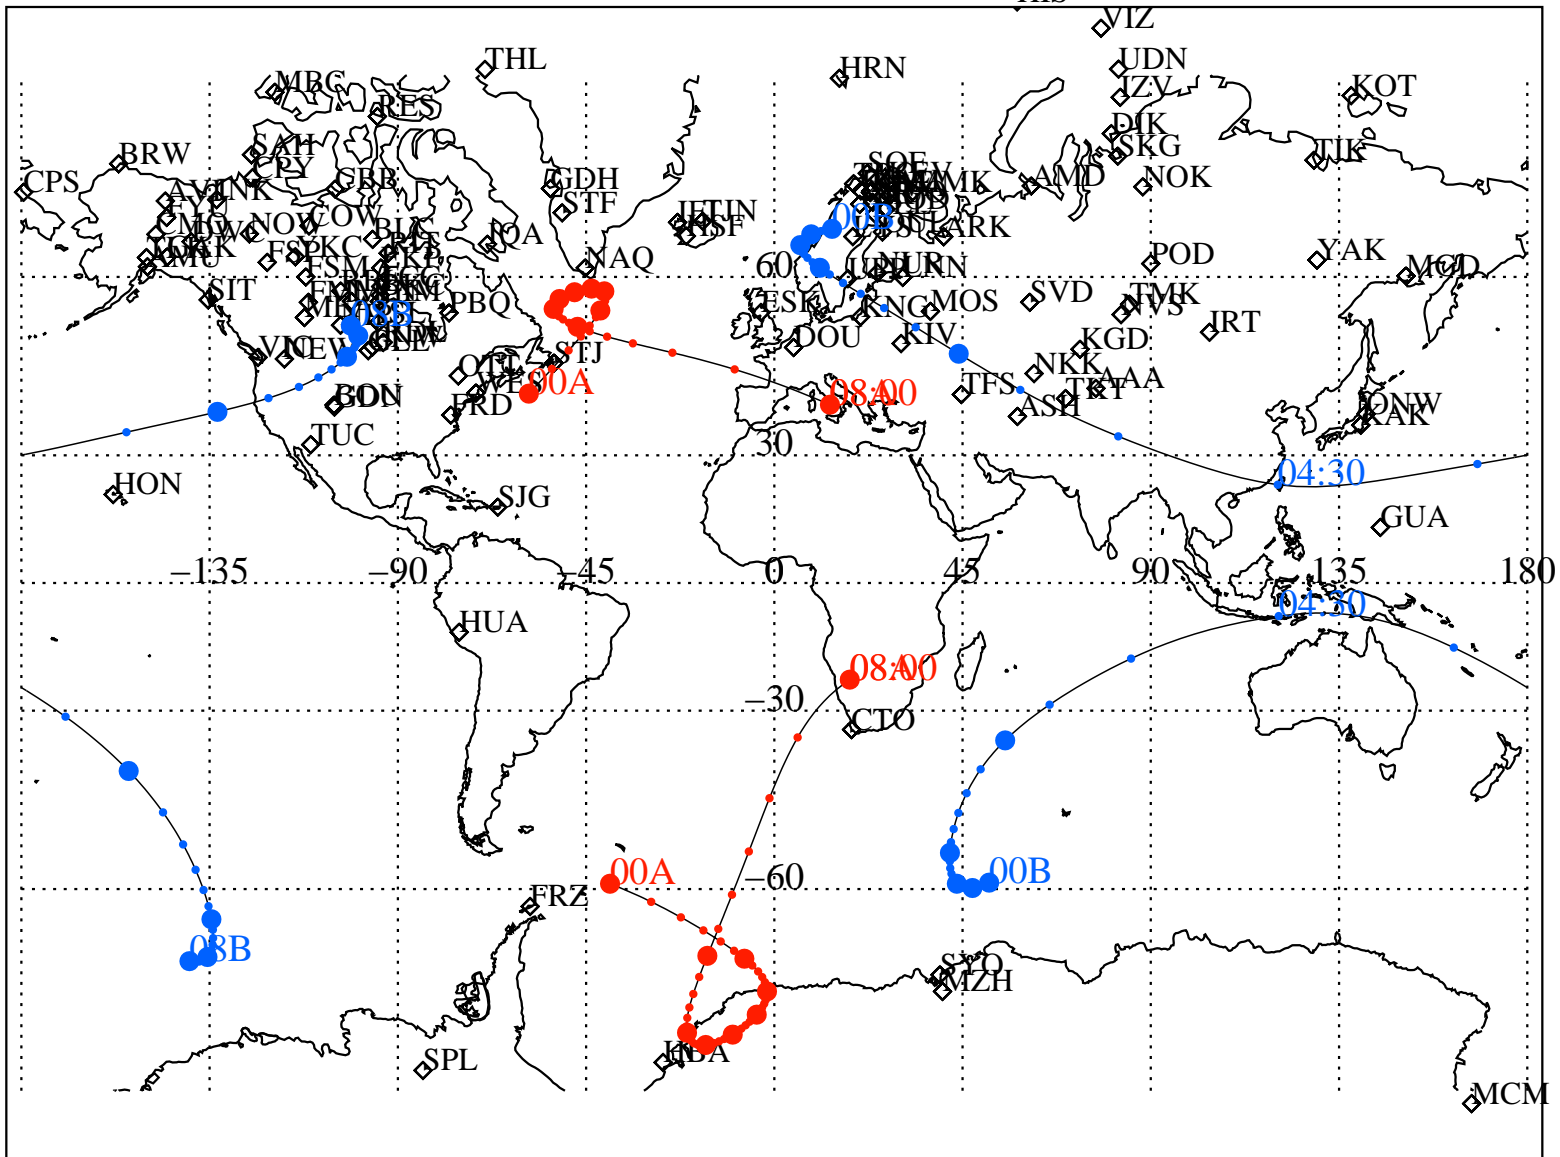

ALE  
VAN ALLEN PROBES 2013 057 (02/26) 00:00 to 2013 057 (02/26) 08:00

RBSPA-A, RBSPB-B,