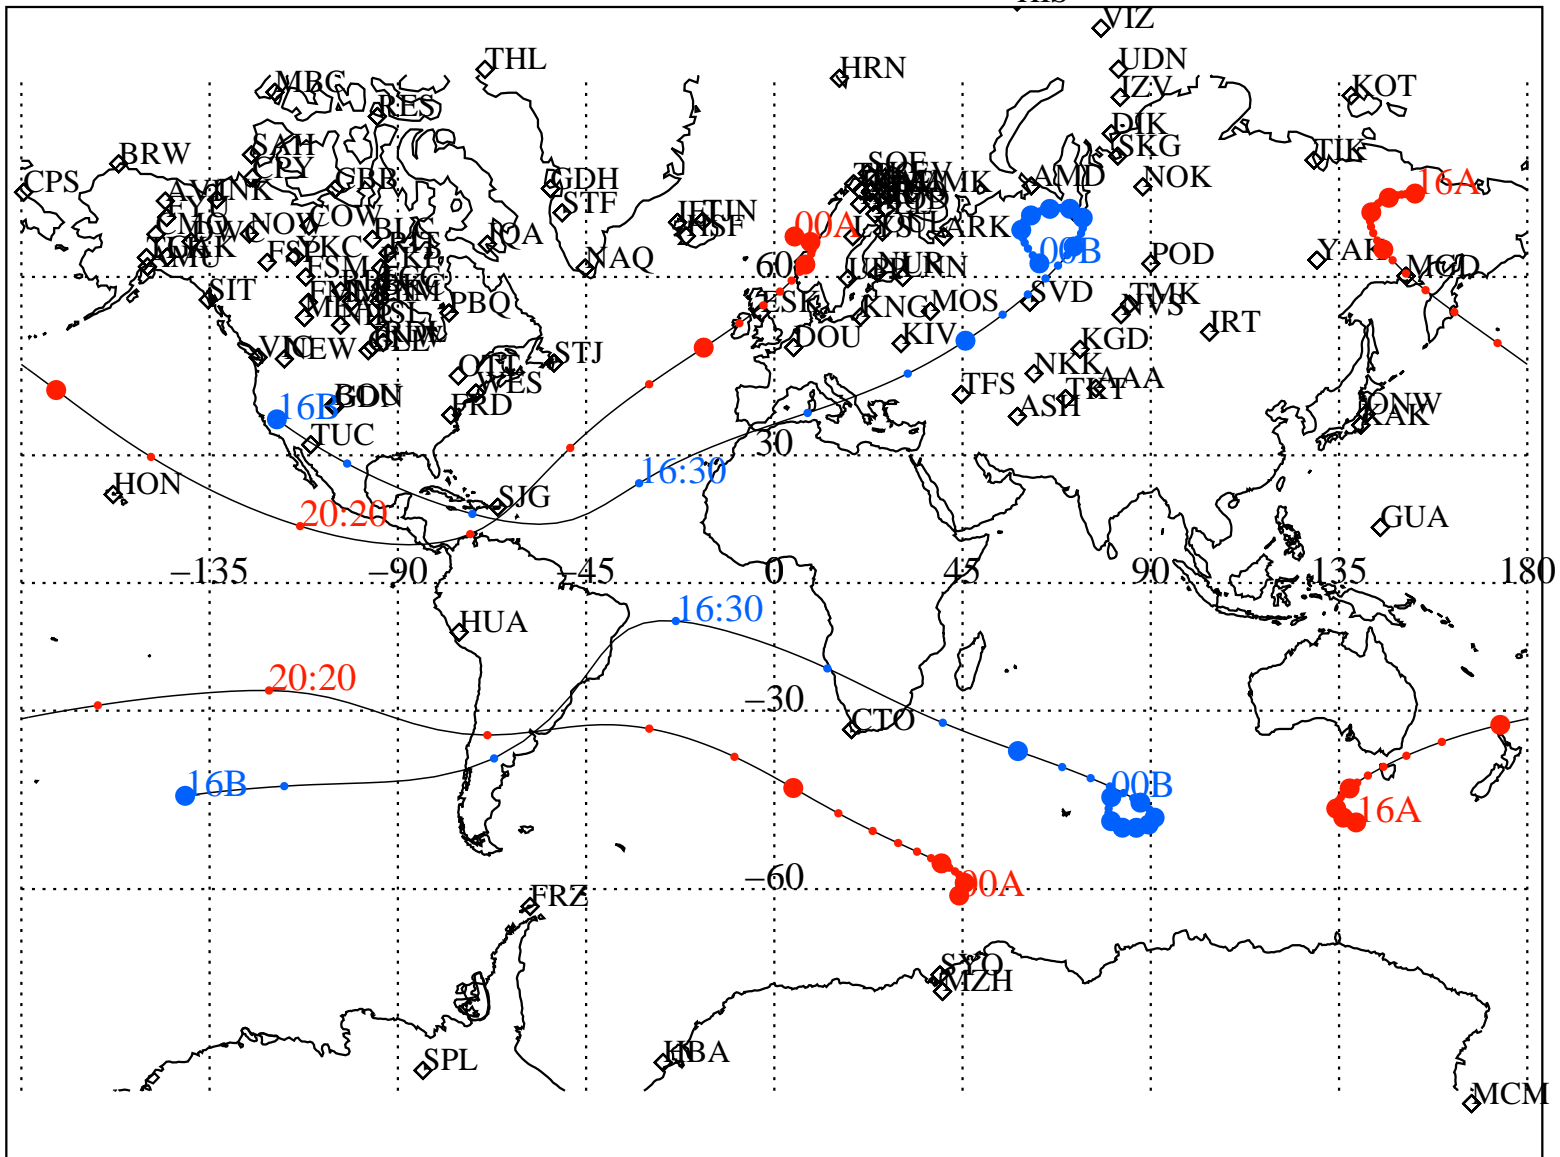

ALE
 VAN ALLEN PROBES 2013 055 (02/24) 16:00 to 2013 056 (02/25) 00:00

RBSPA-A, RBSPB-B,