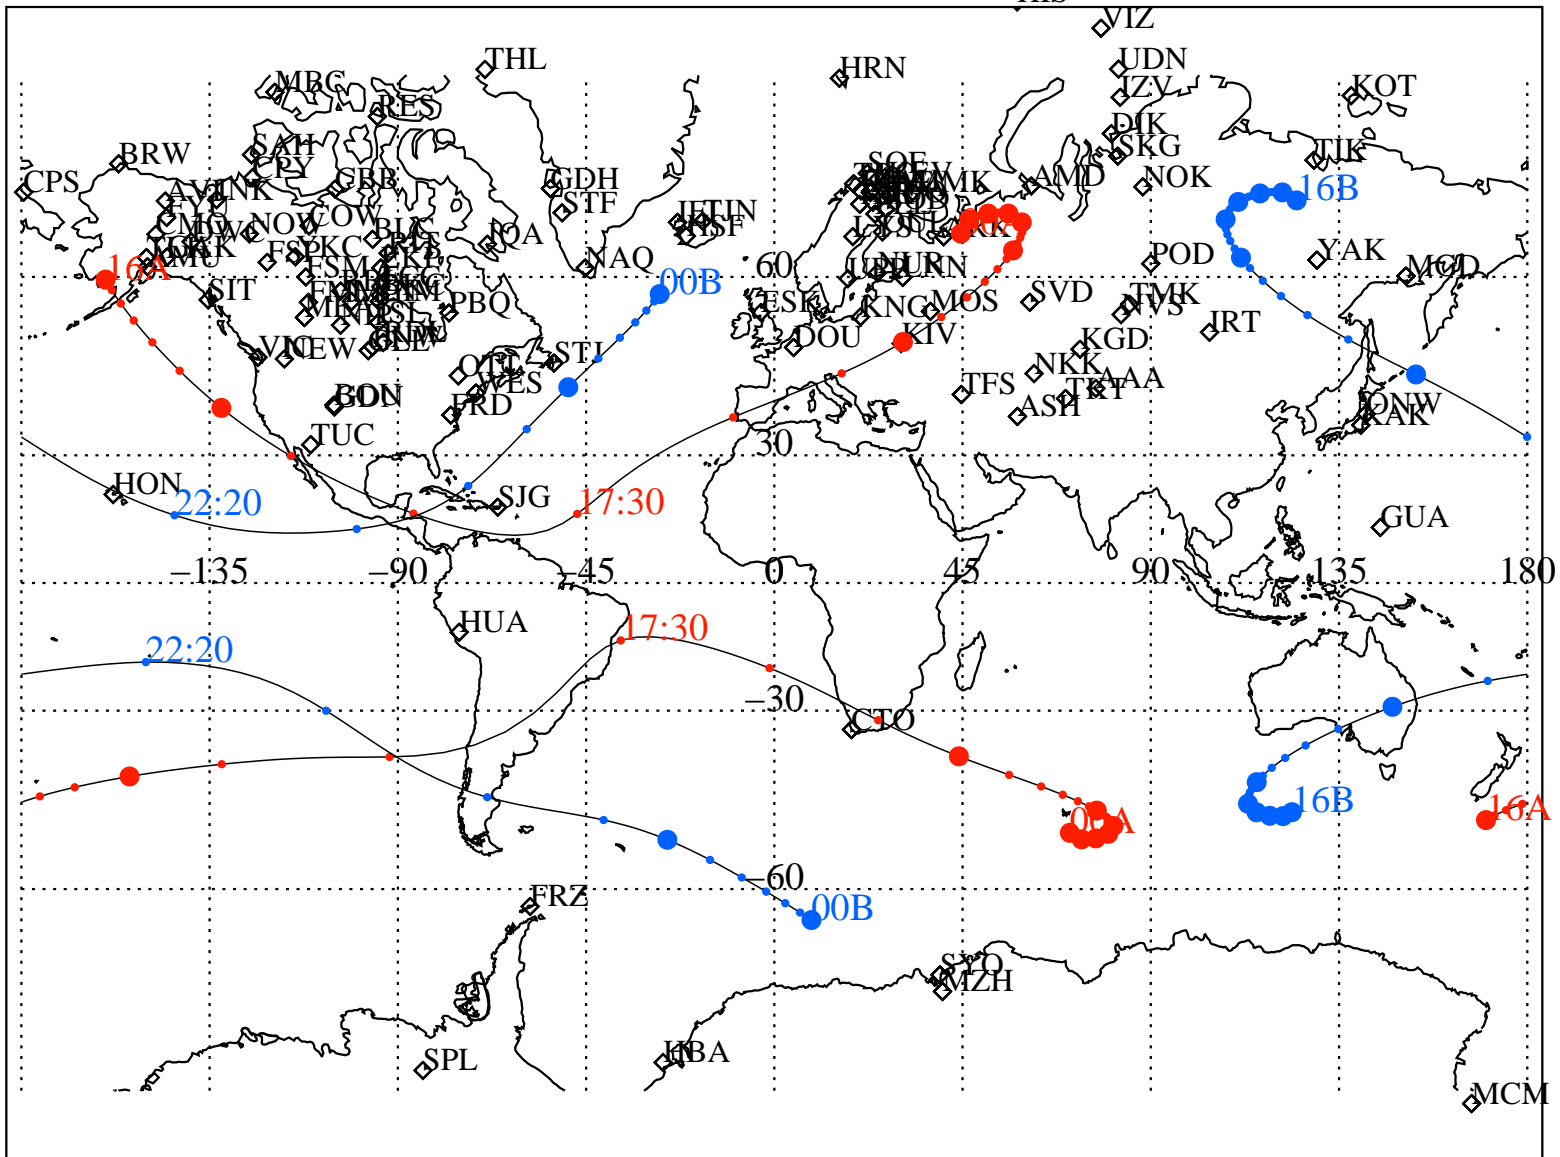

ALE
 VAN ALLEN PROBES 2013 054 (02/23) 16:00 to 2013 055 (02/24) 00:00

RBSPA-A, RBSPB-B,