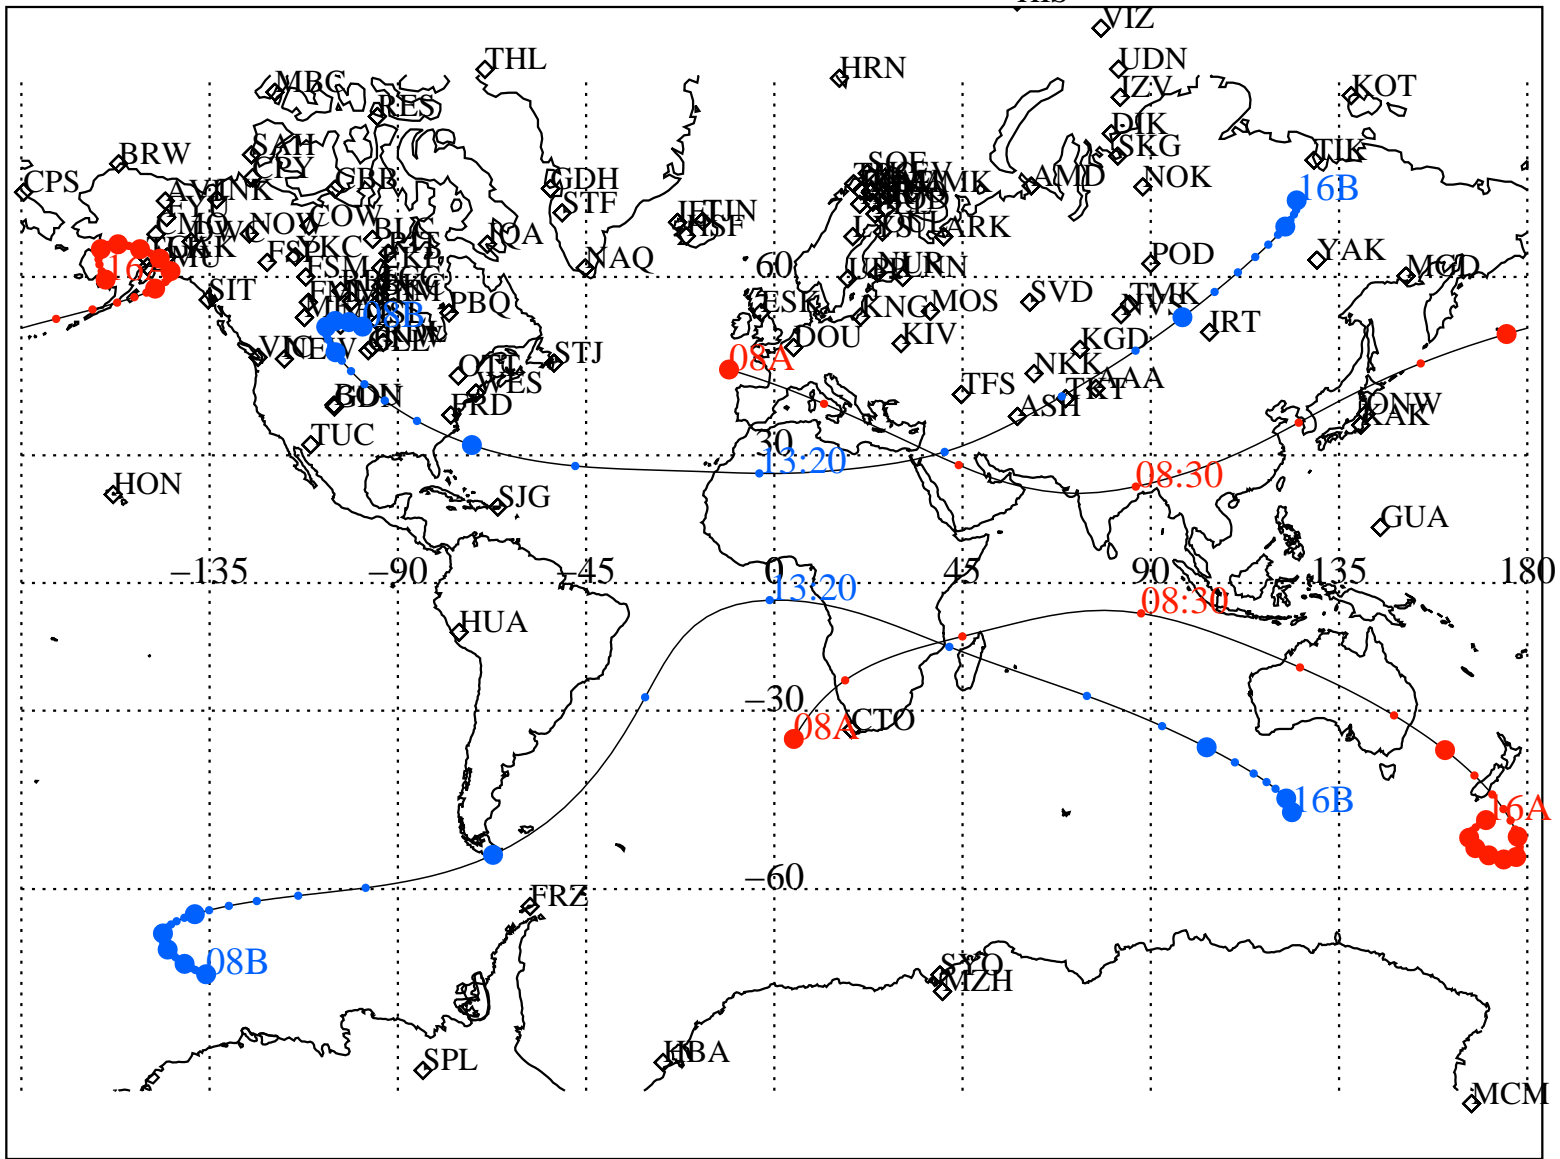

ALE  
 VAN ALLEN PROBES 2013 054 (02/23) 08:00 to 2013 054 (02/23) 16:00

RBSPA-A, RBSPB-B,