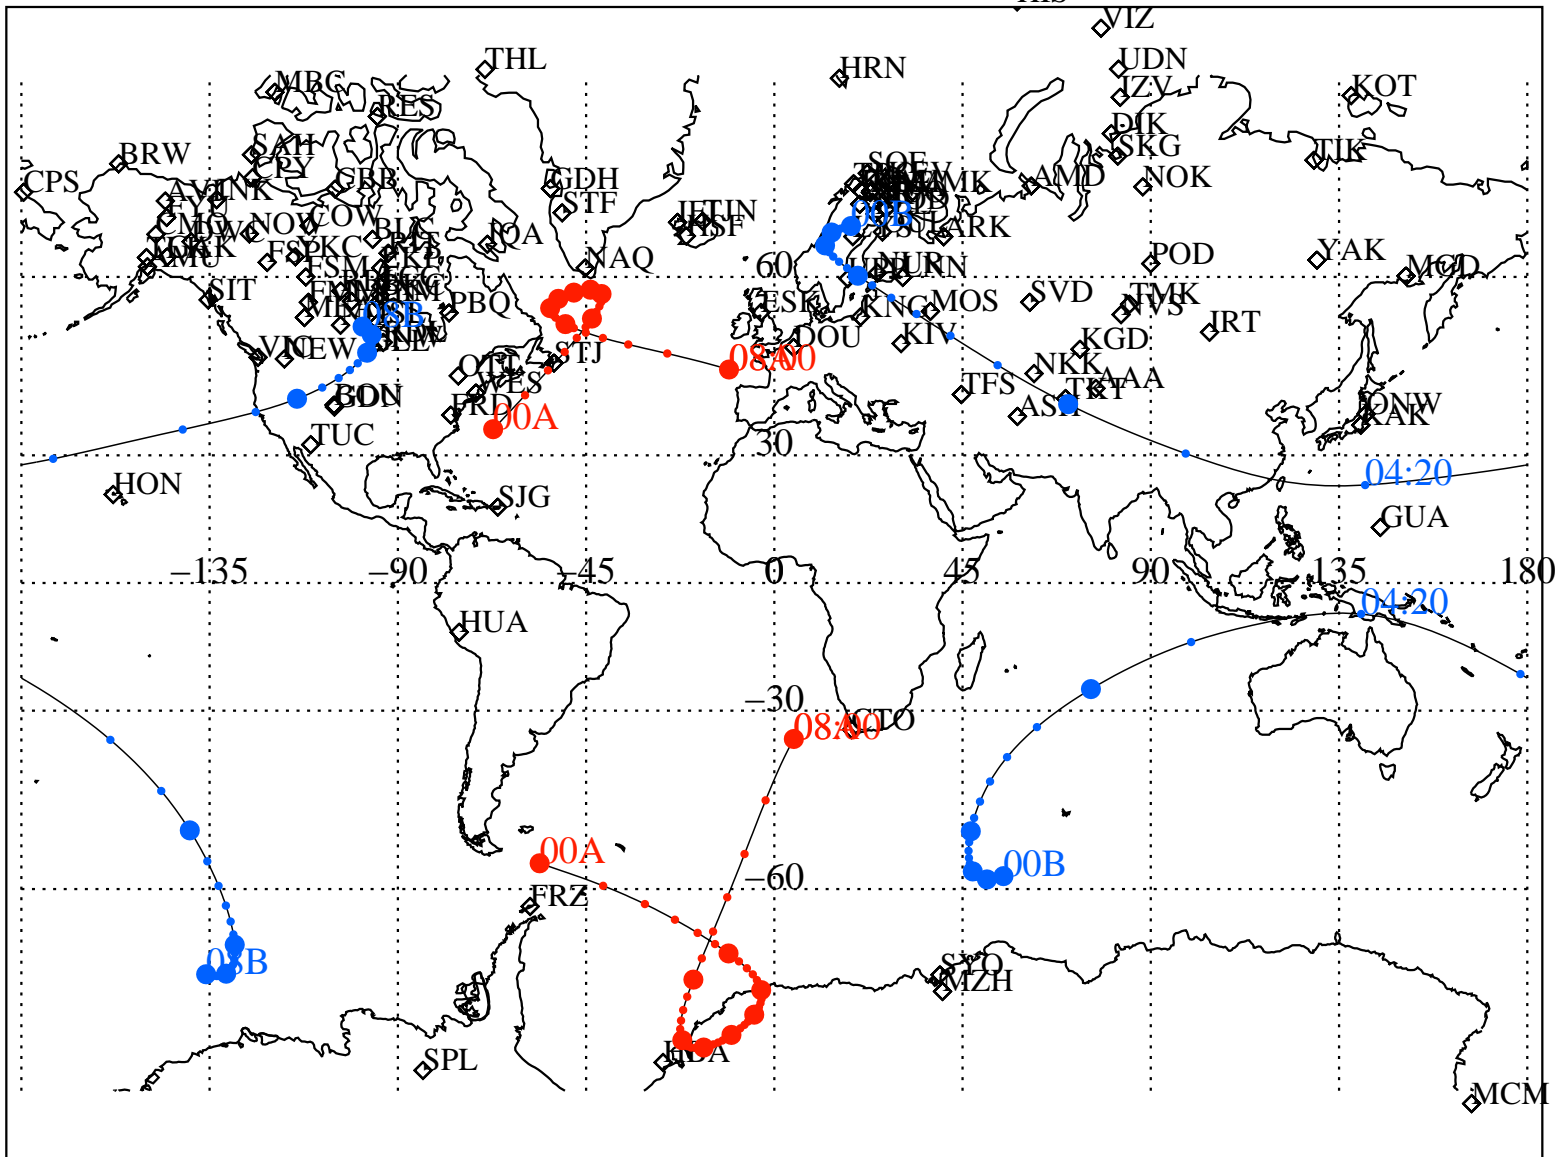

ALE
 VAN ALLEN PROBES 2013 054 (02/23) 00:00 to 2013 054 (02/23) 08:00

RBSPA-A, RBSPA-B,