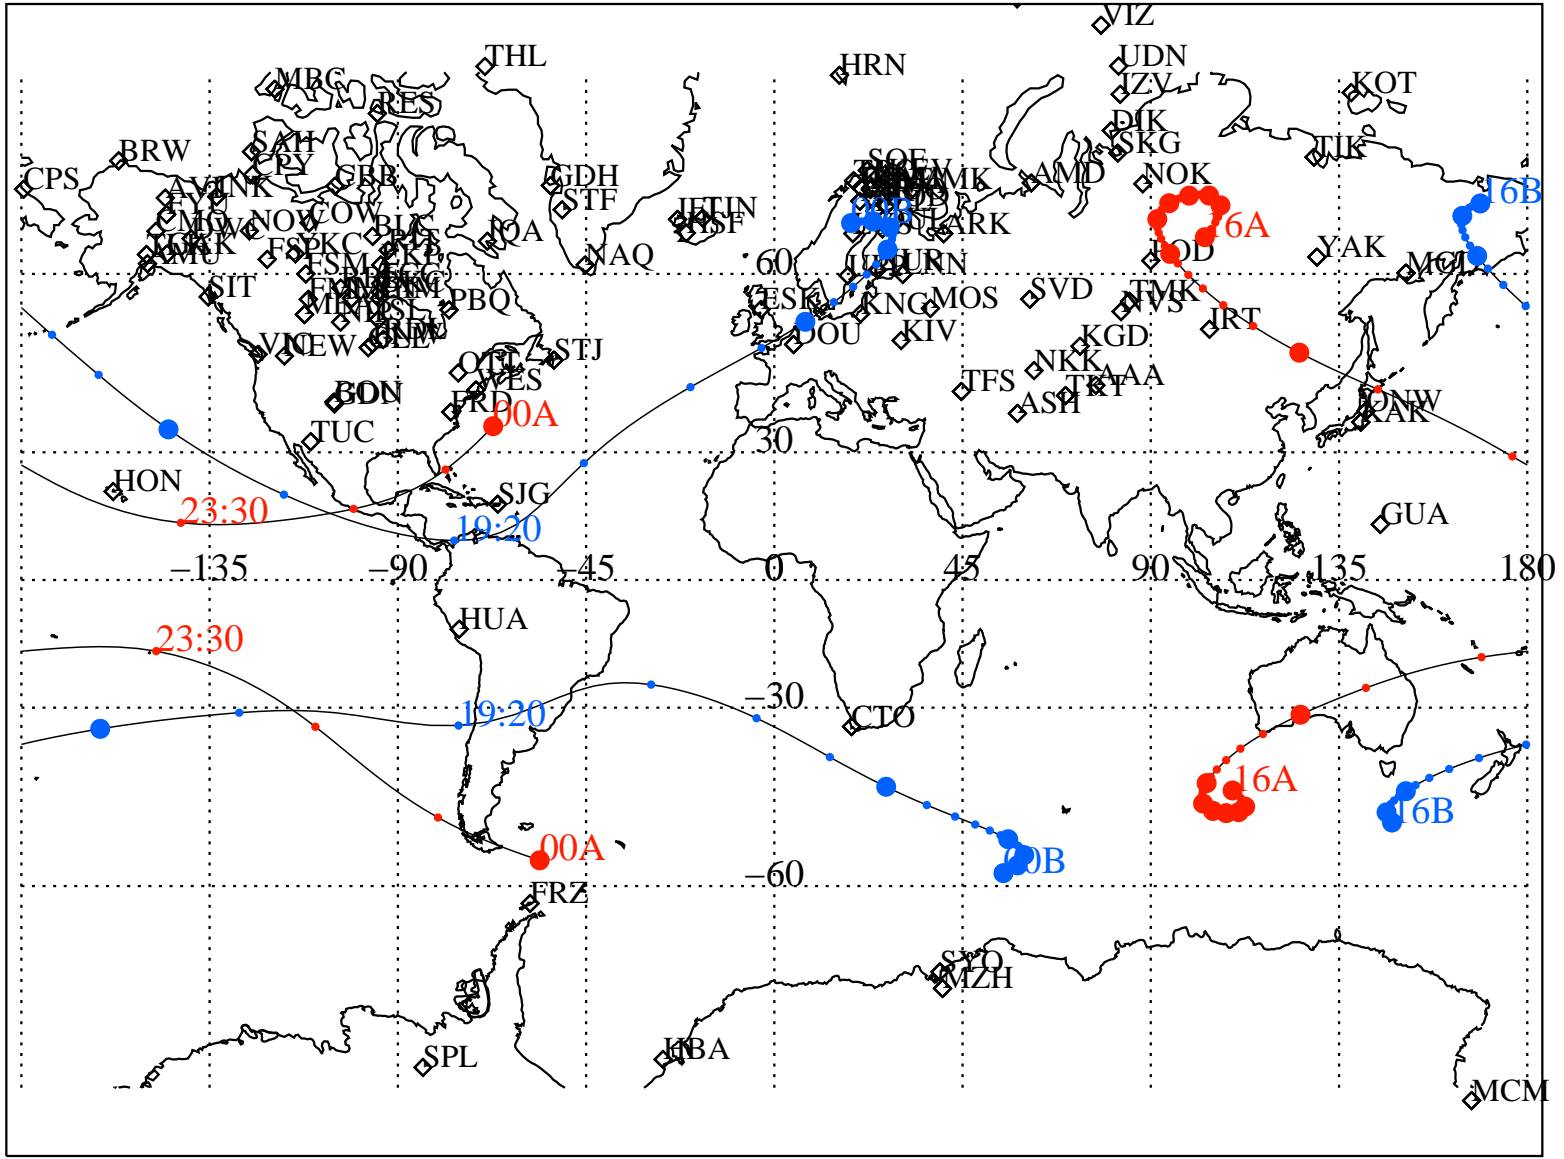

ALE  
 VAN ALLEN PROBES 2013 053 (02/22) 16:00 to 2013 054 (02/23) 00:00

RBSPA-A, RBSPB-B,