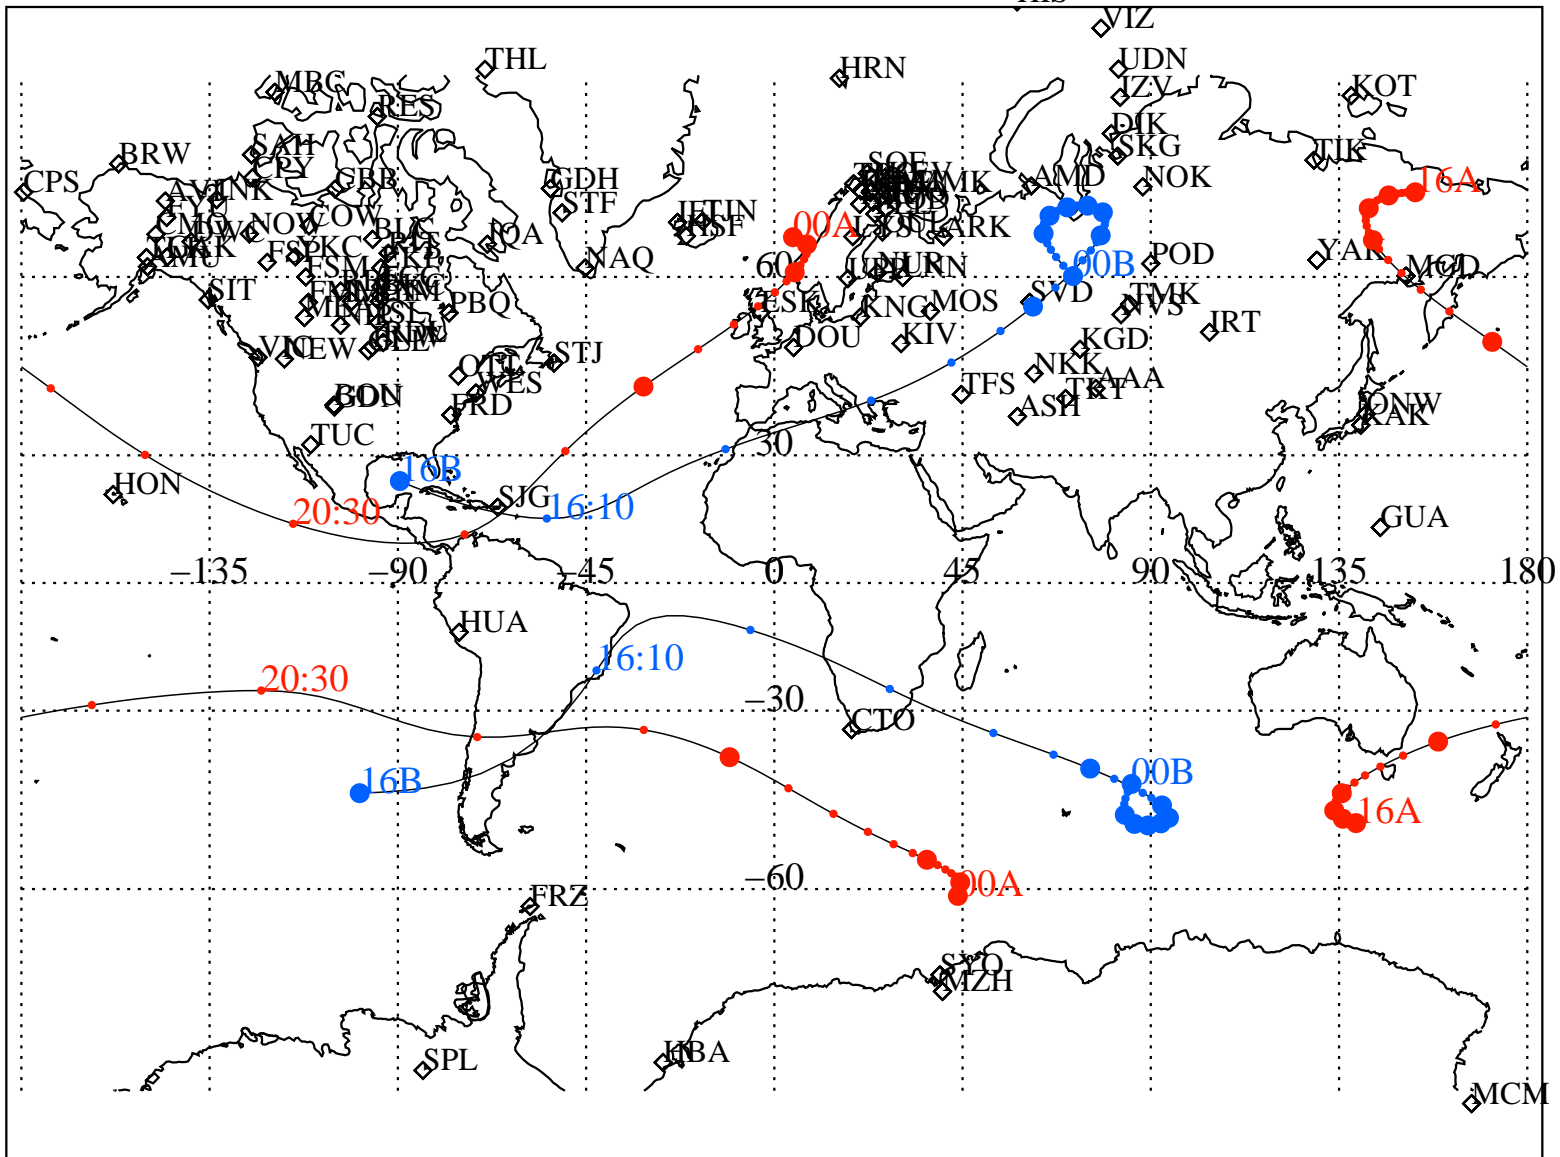

ALE
 VAN ALLEN PROBES 2013 052 (02/21) 16:00 to 2013 053 (02/22) 00:00

RBSPA-A, RBSPB-B,