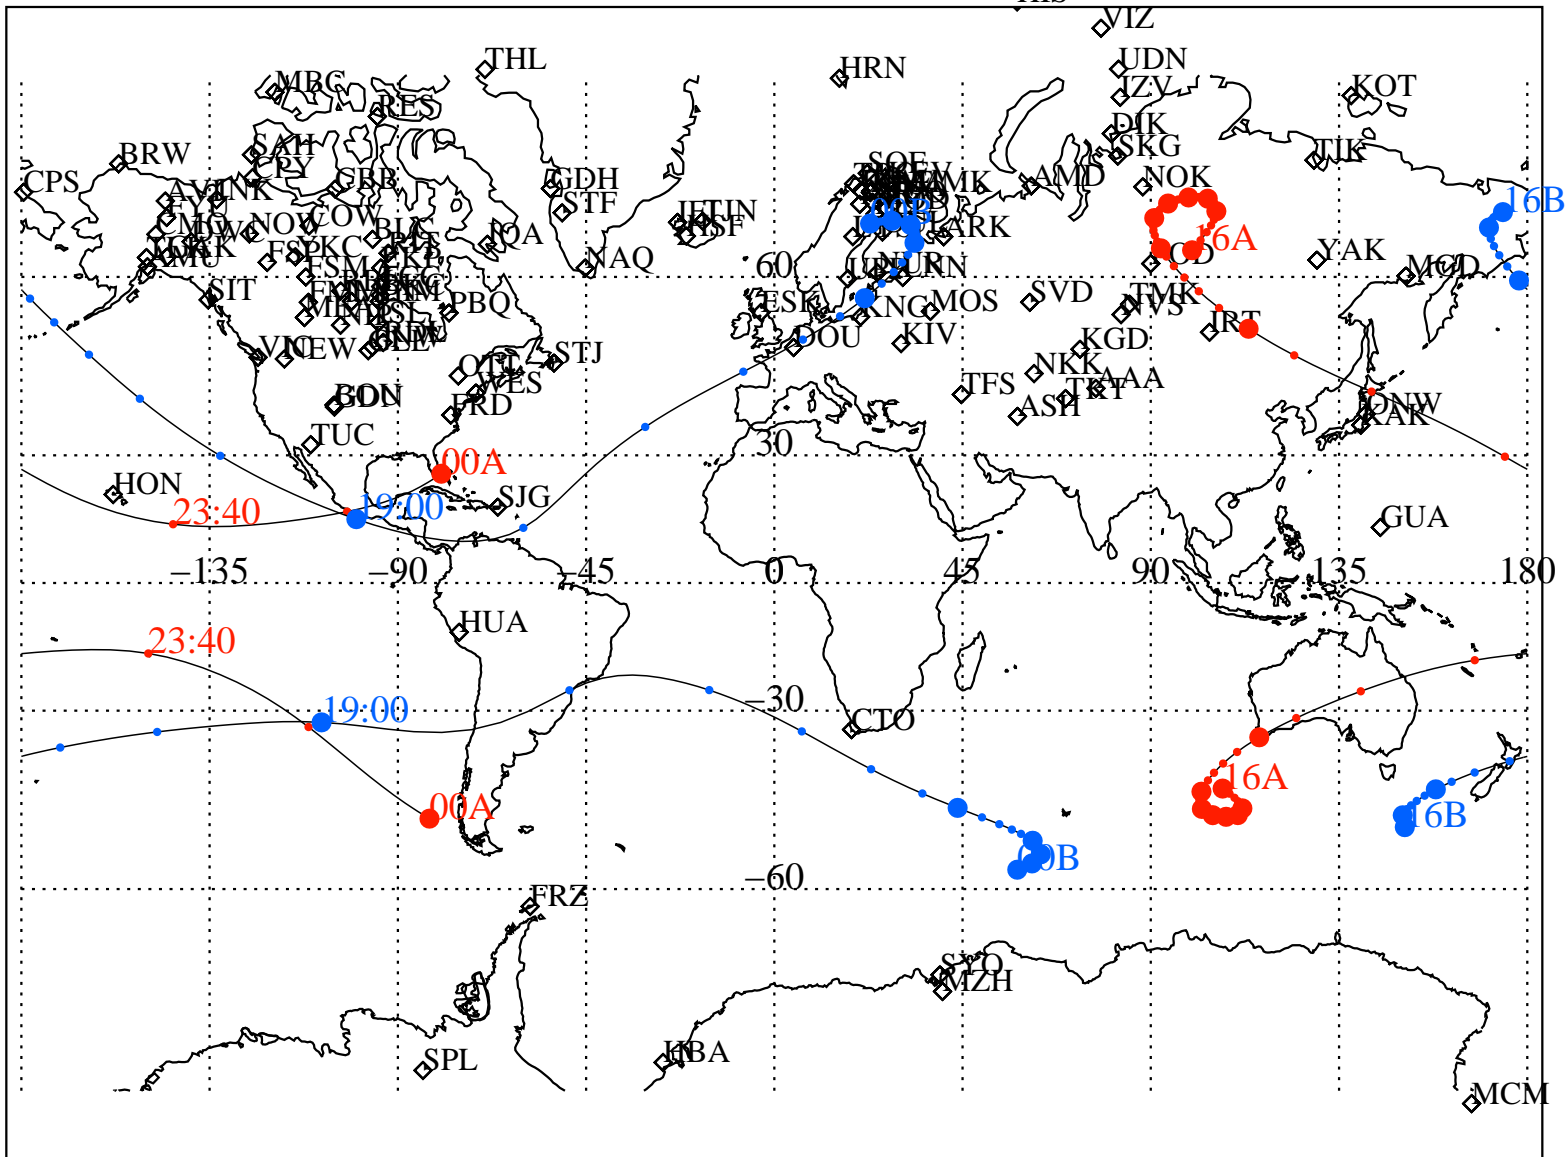

ALE  
 VAN ALLEN PROBES 2013 050 (02/19) 16:00 to 2013 051 (02/20) 00:00

RBSPA-A, RBSPB-B,