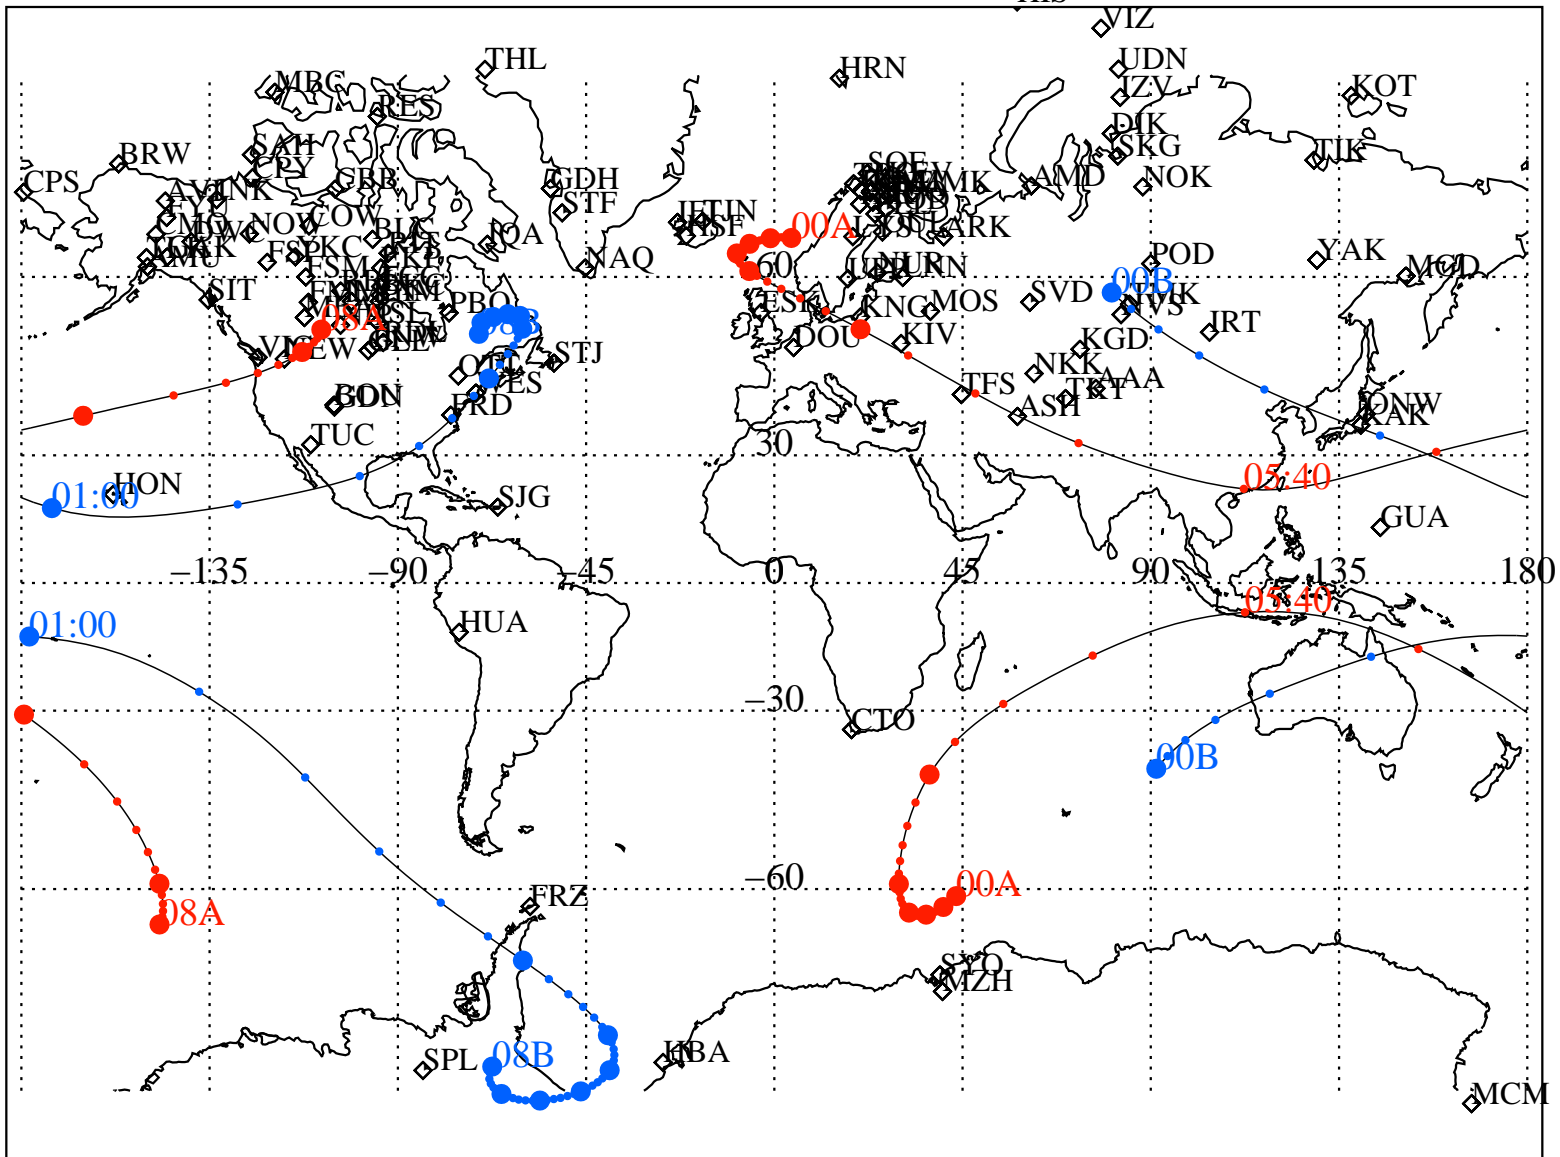

ALE
 VAN ALLEN PROBES 2013 050 (02/19) 00:00 to 2013 050 (02/19) 08:00

RBSPA-A, RBSPB-B,