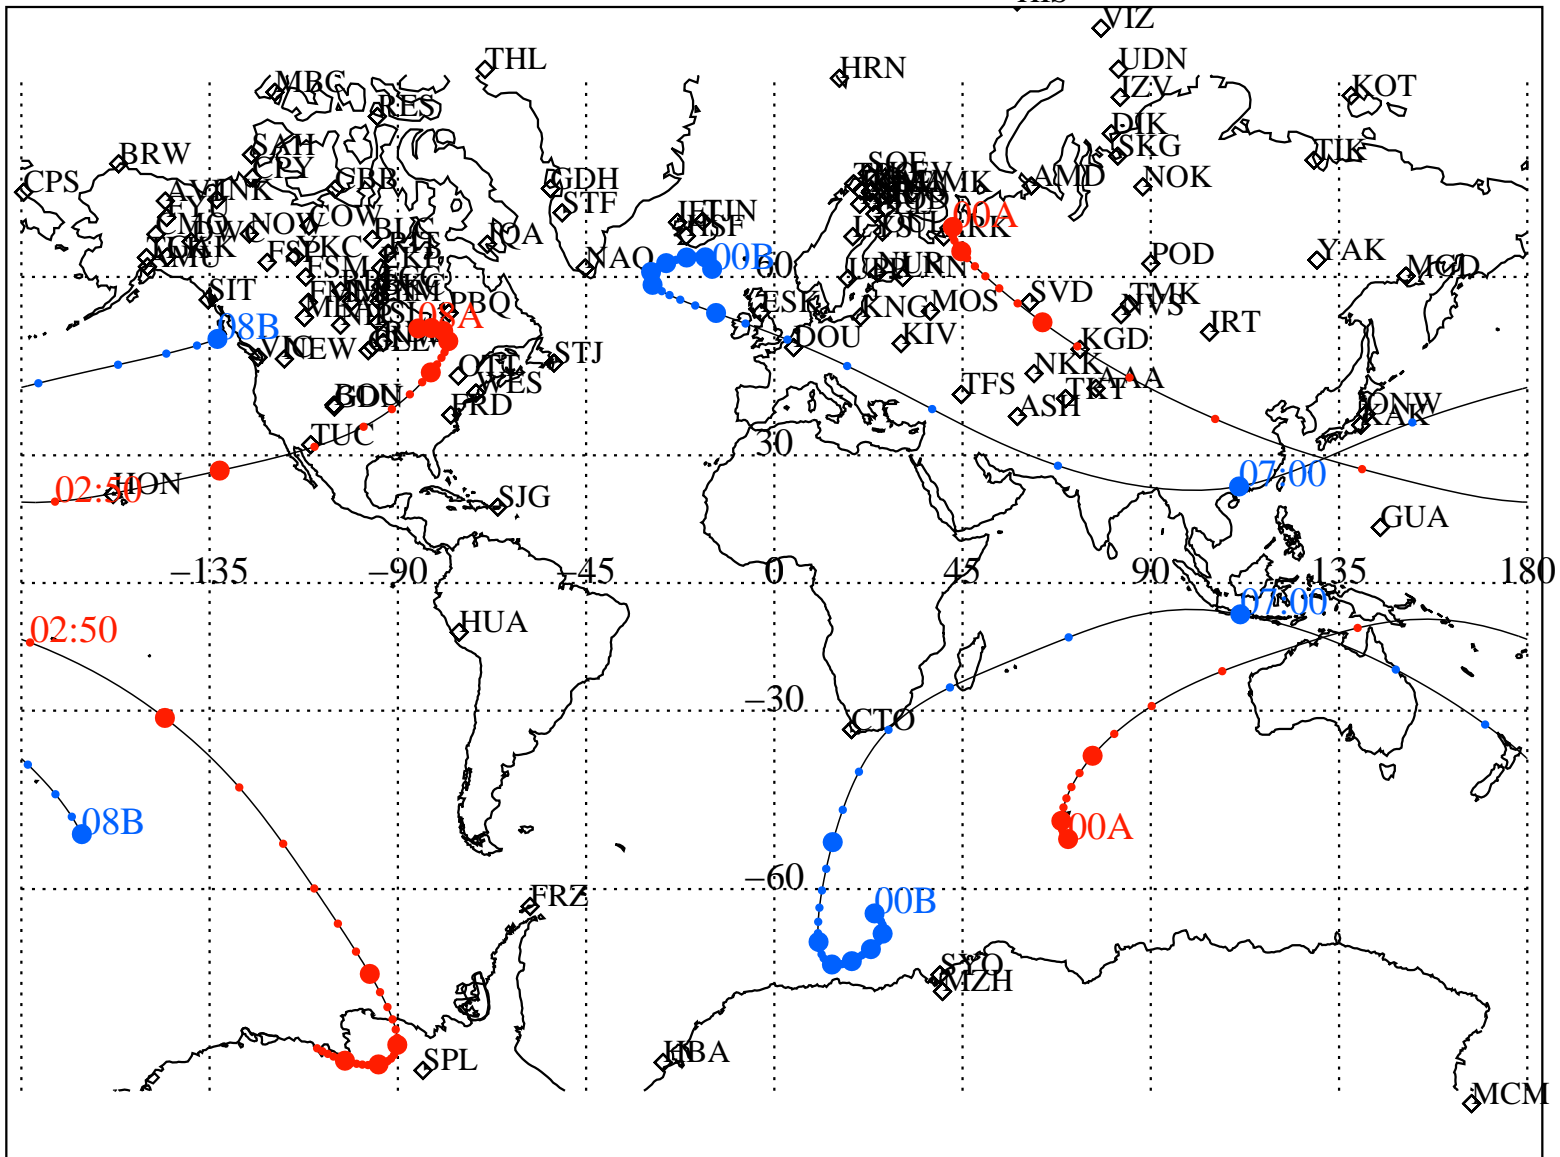

ALE
 VAN ALLEN PROBES 2013 049 (02/18) 00:00 to 2013 049 (02/18) 08:00

RBSPA-A, RBSPB-B,