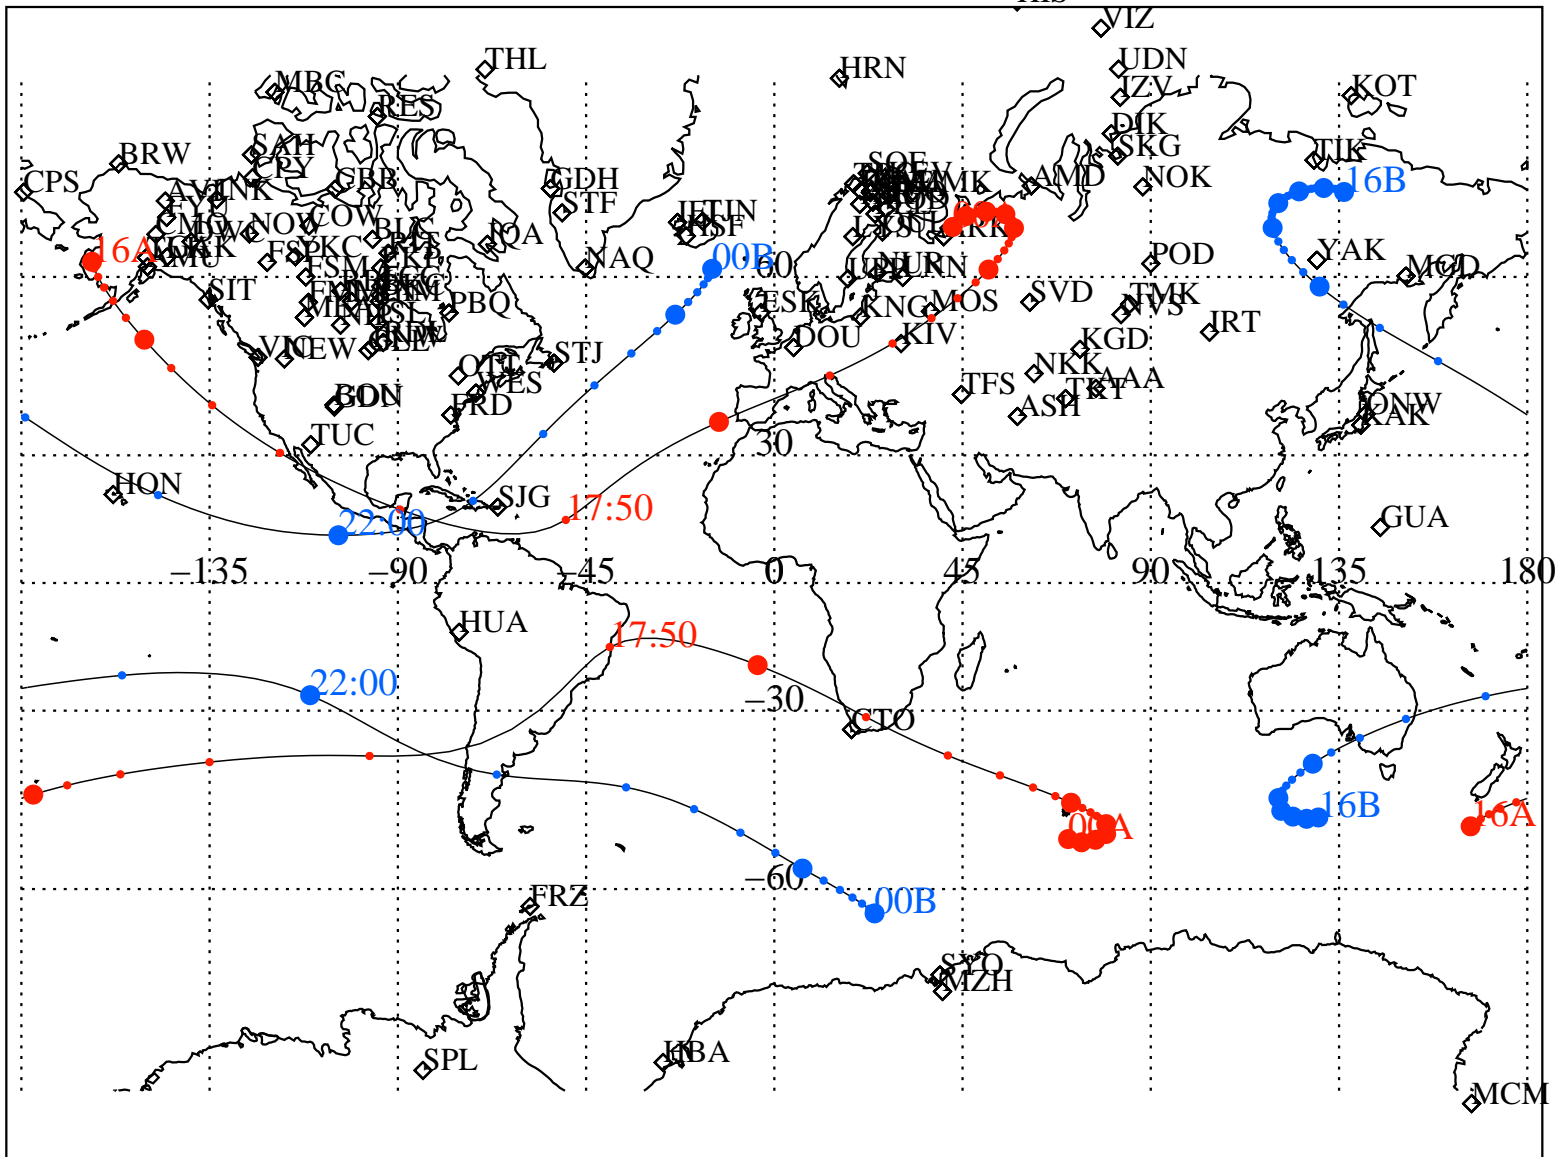

ALE  
 VAN ALLEN PROBES 2013 048 (02/17) 16:00 to 2013 049 (02/18) 00:00

RBSPA-A, RBSPB-B,