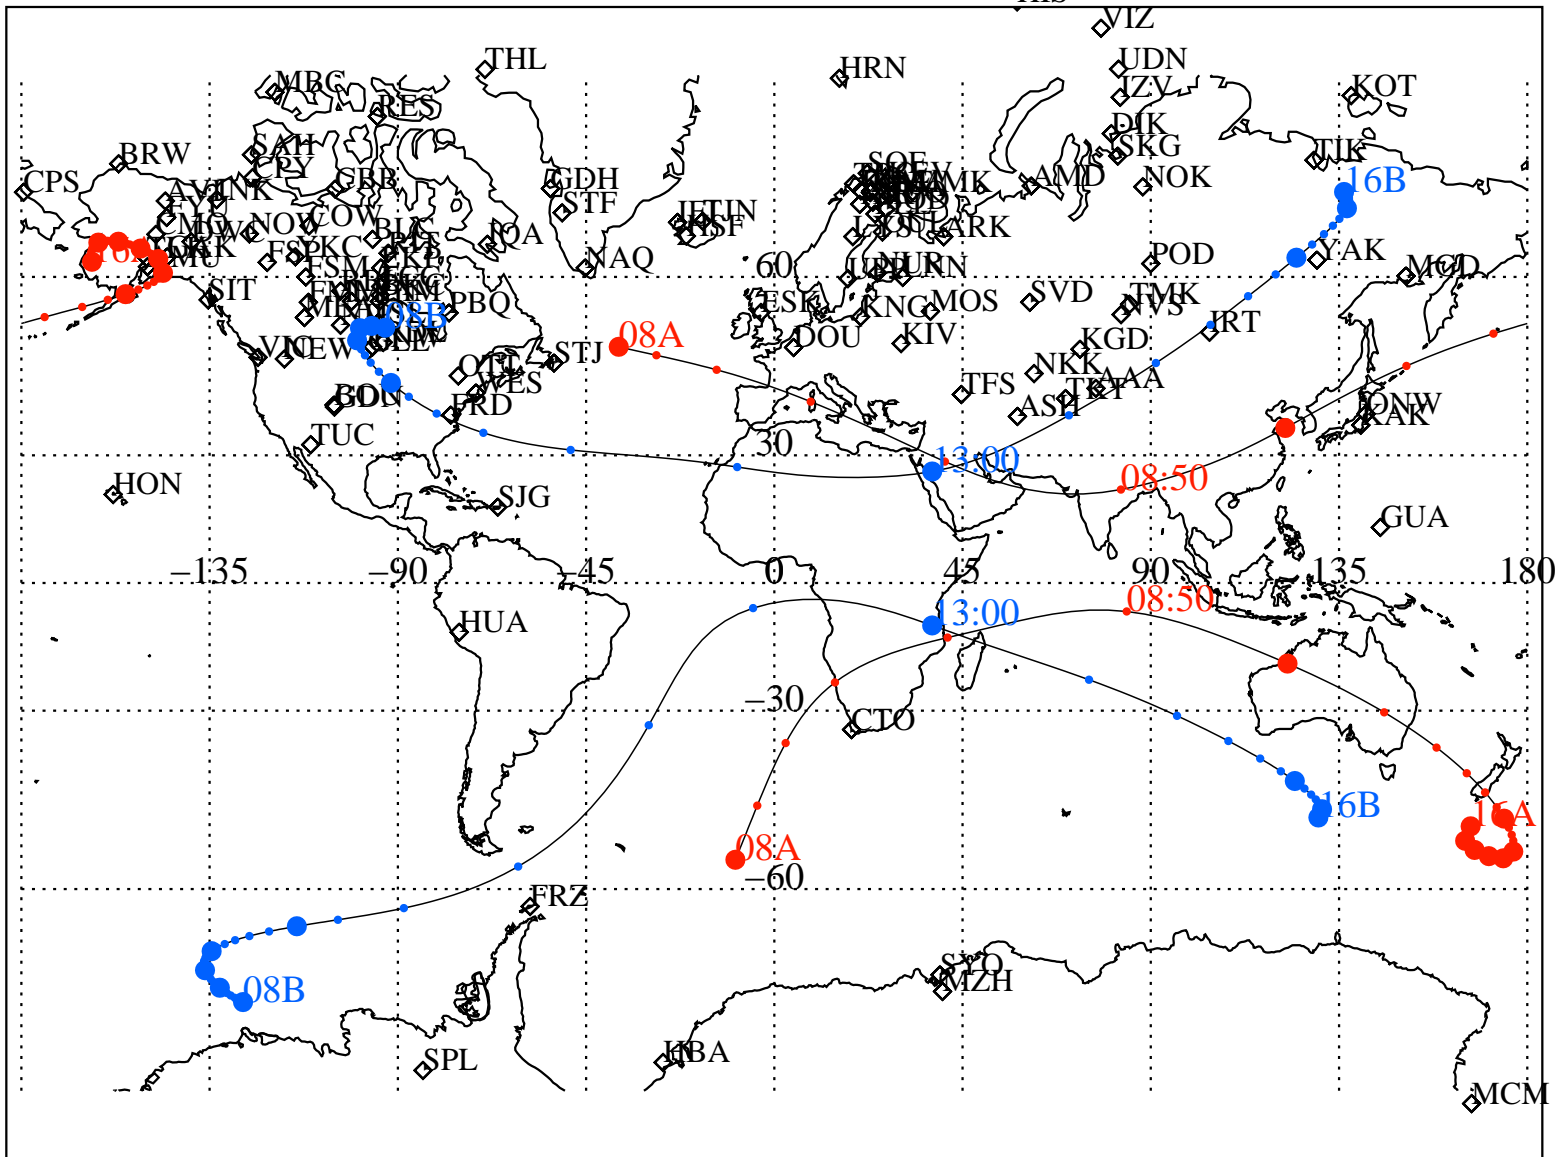

ALE
 VAN ALLEN PROBES 2013 048 (02/17) 08:00 to 2013 048 (02/17) 16:00

RBSPA-A, RBSPB-B,