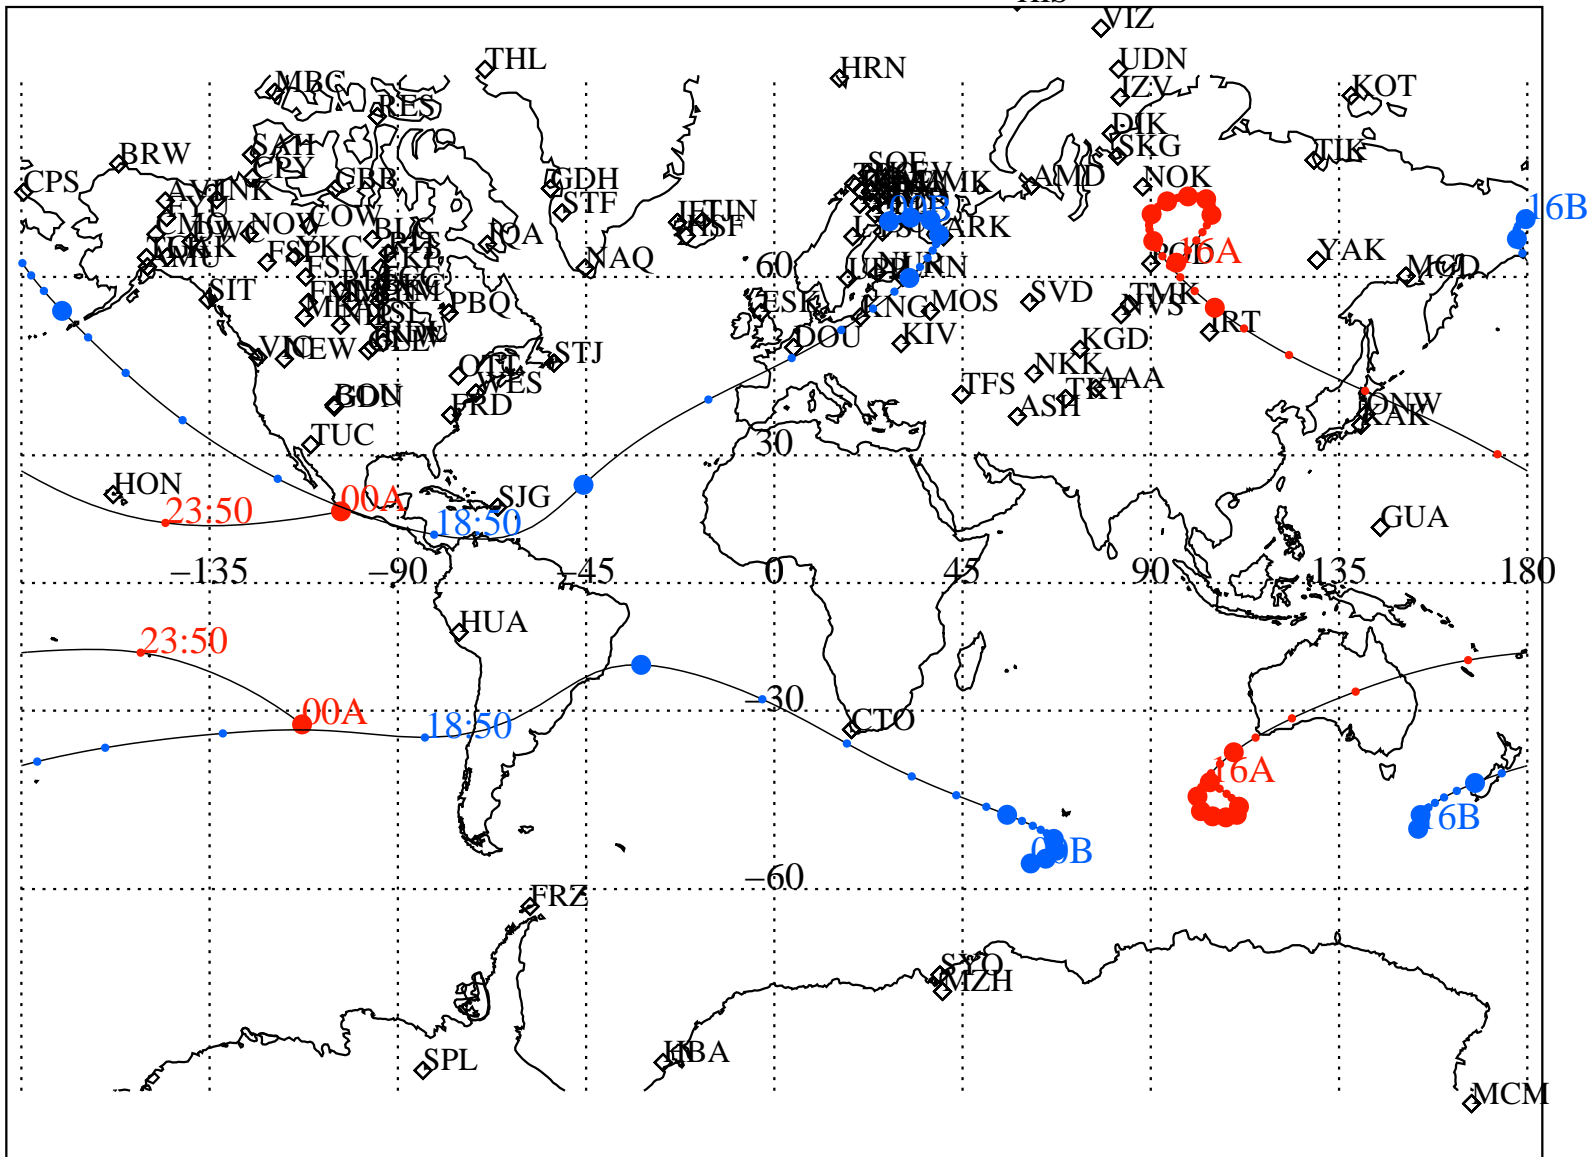

ALE
 VAN ALLEN PROBES 2013 047 (02/16) 16:00 to 2013 048 (02/17) 00:00

RBSPA-A, RBSPB-B,