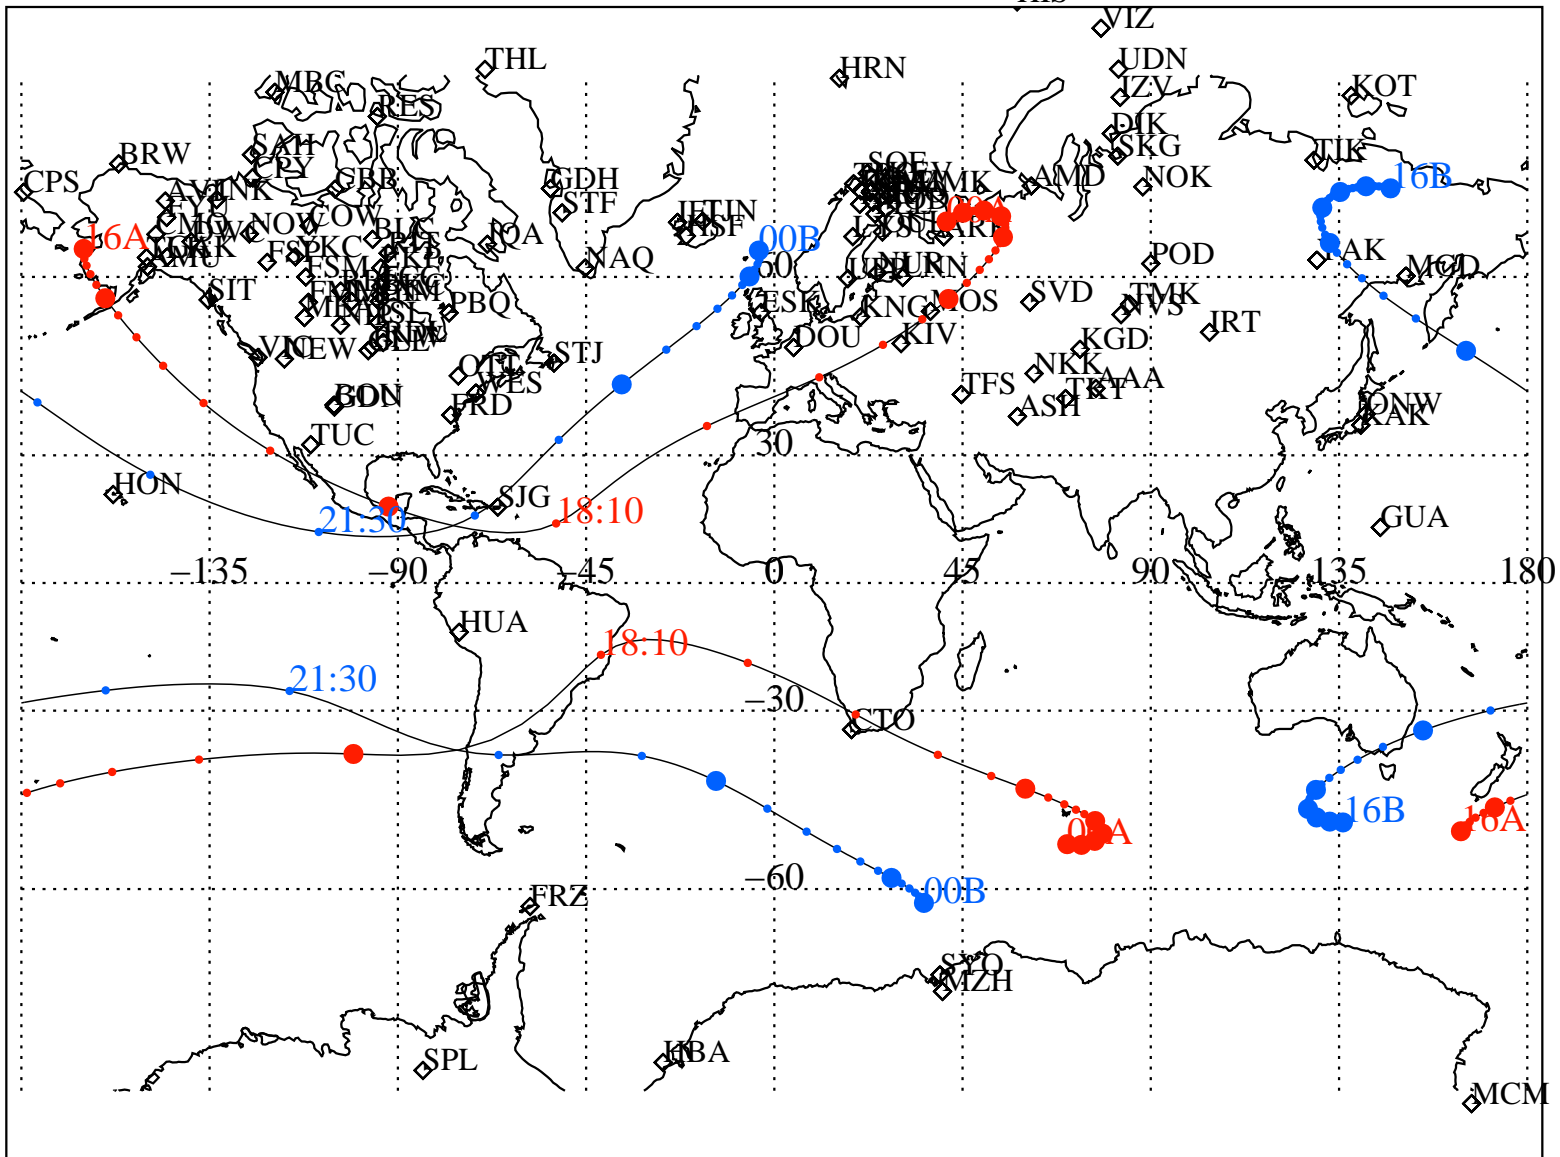

ALE
 VAN ALLEN PROBES 2013 042 (02/11) 16:00 to 2013 043 (02/12) 00:00

RBSPA-A, RBSPB-B,