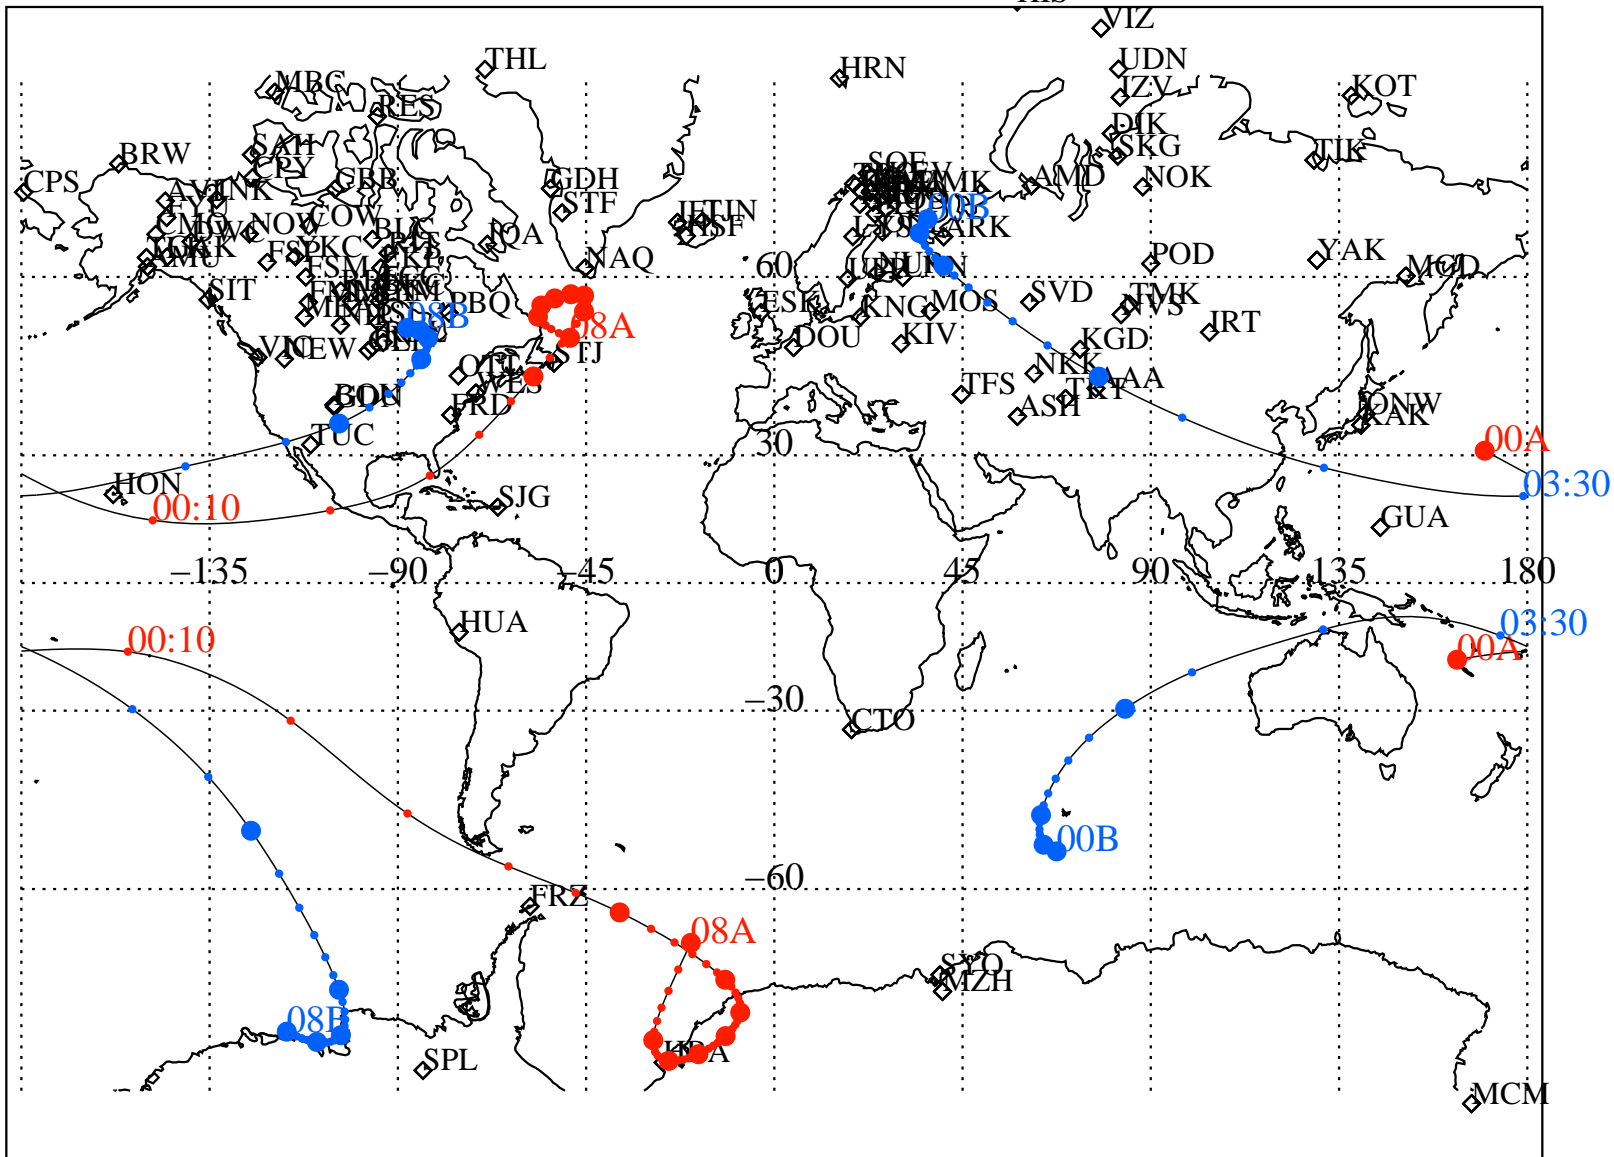

ALE
 VAN ALLEN PROBES 2013 042 (02/11) 00:00 to 2013 042 (02/11) 08:00

RBSPA-A, RBSPB-B,