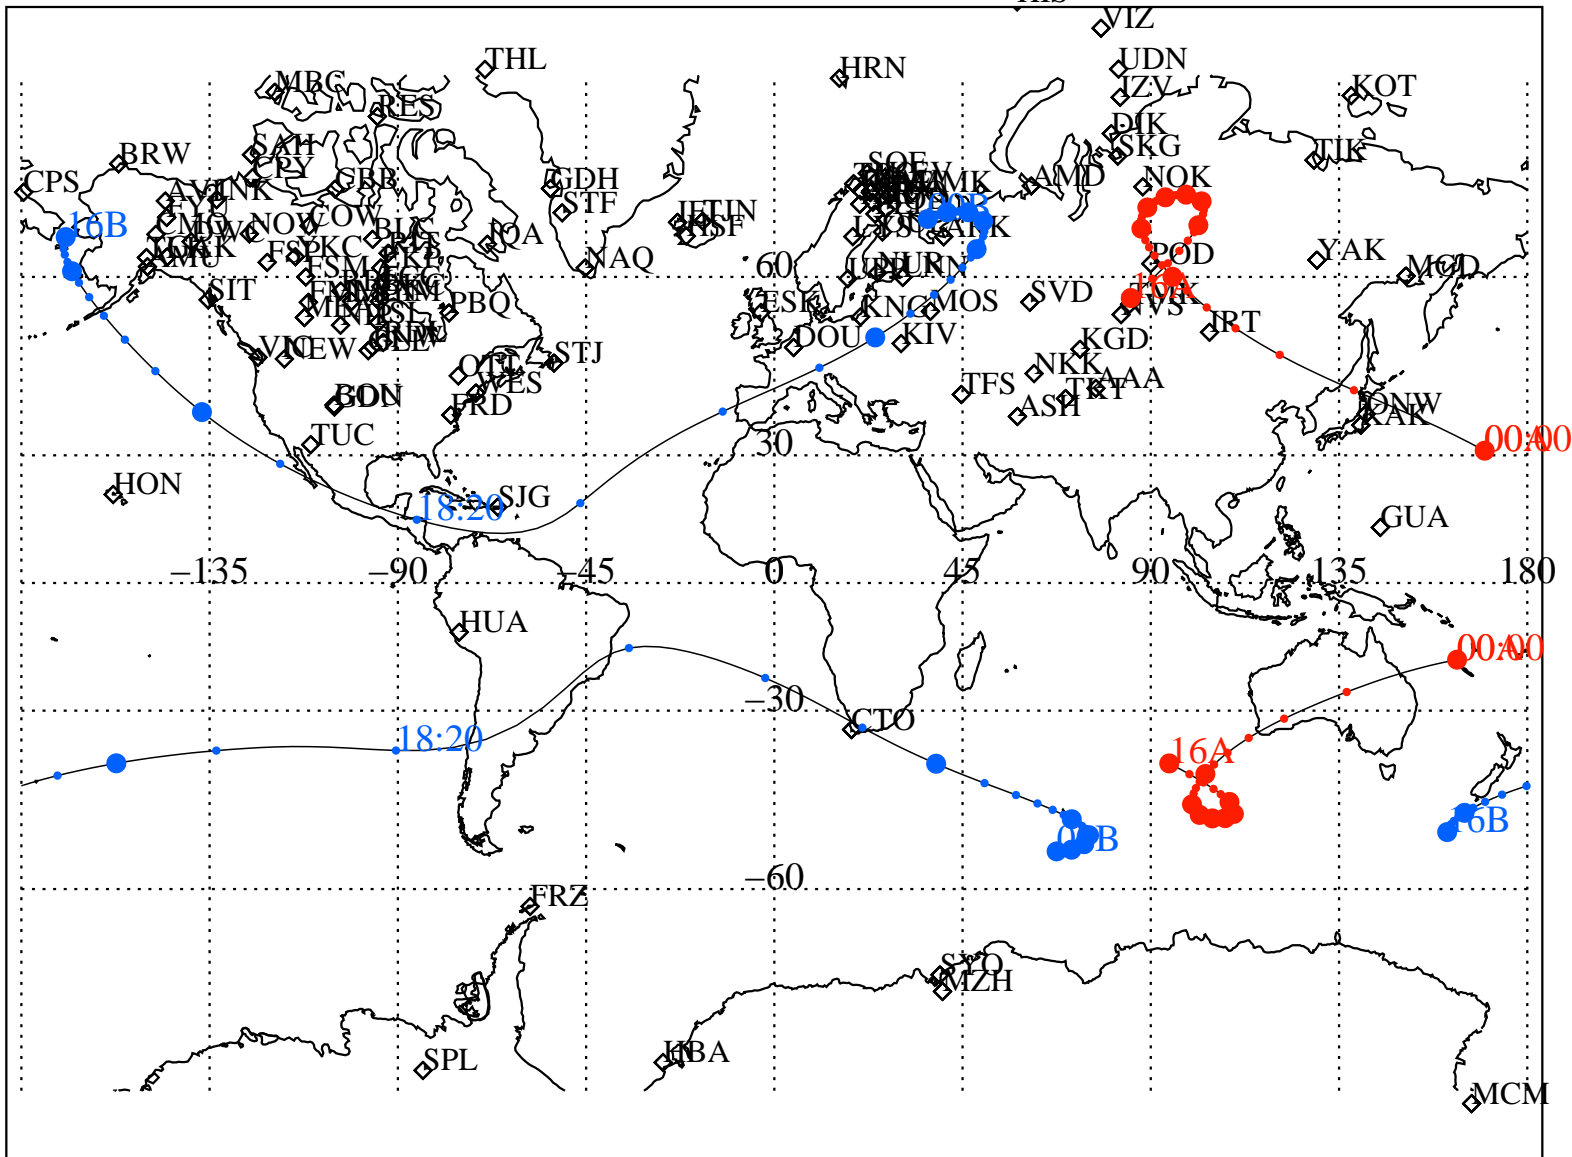

ALE
 VAN ALLEN PROBES 2013 041 (02/10) 16:00 to 2013 042 (02/11) 00:00

RBSPA-A, RBSPB-B,