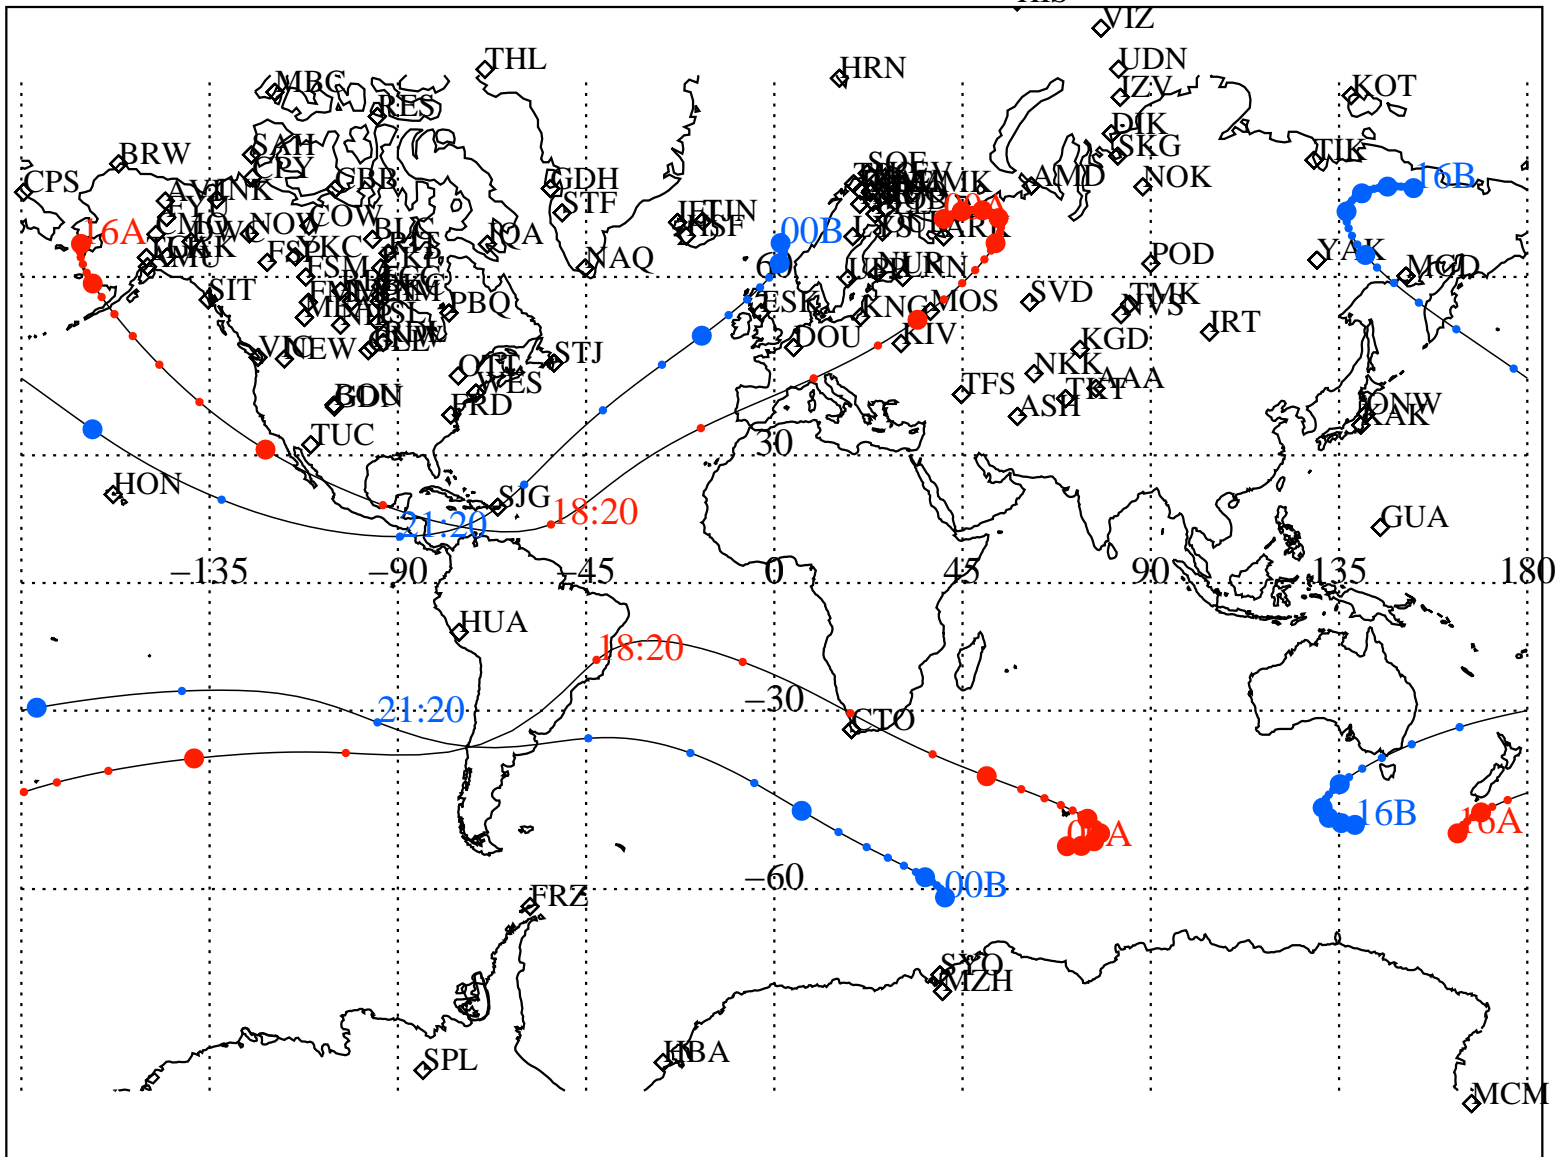

ALE
 VAN ALLEN PROBES 2013 039 (02/08) 16:00 to 2013 040 (02/09) 00:00

RBSPA-A, RBSPB-B,