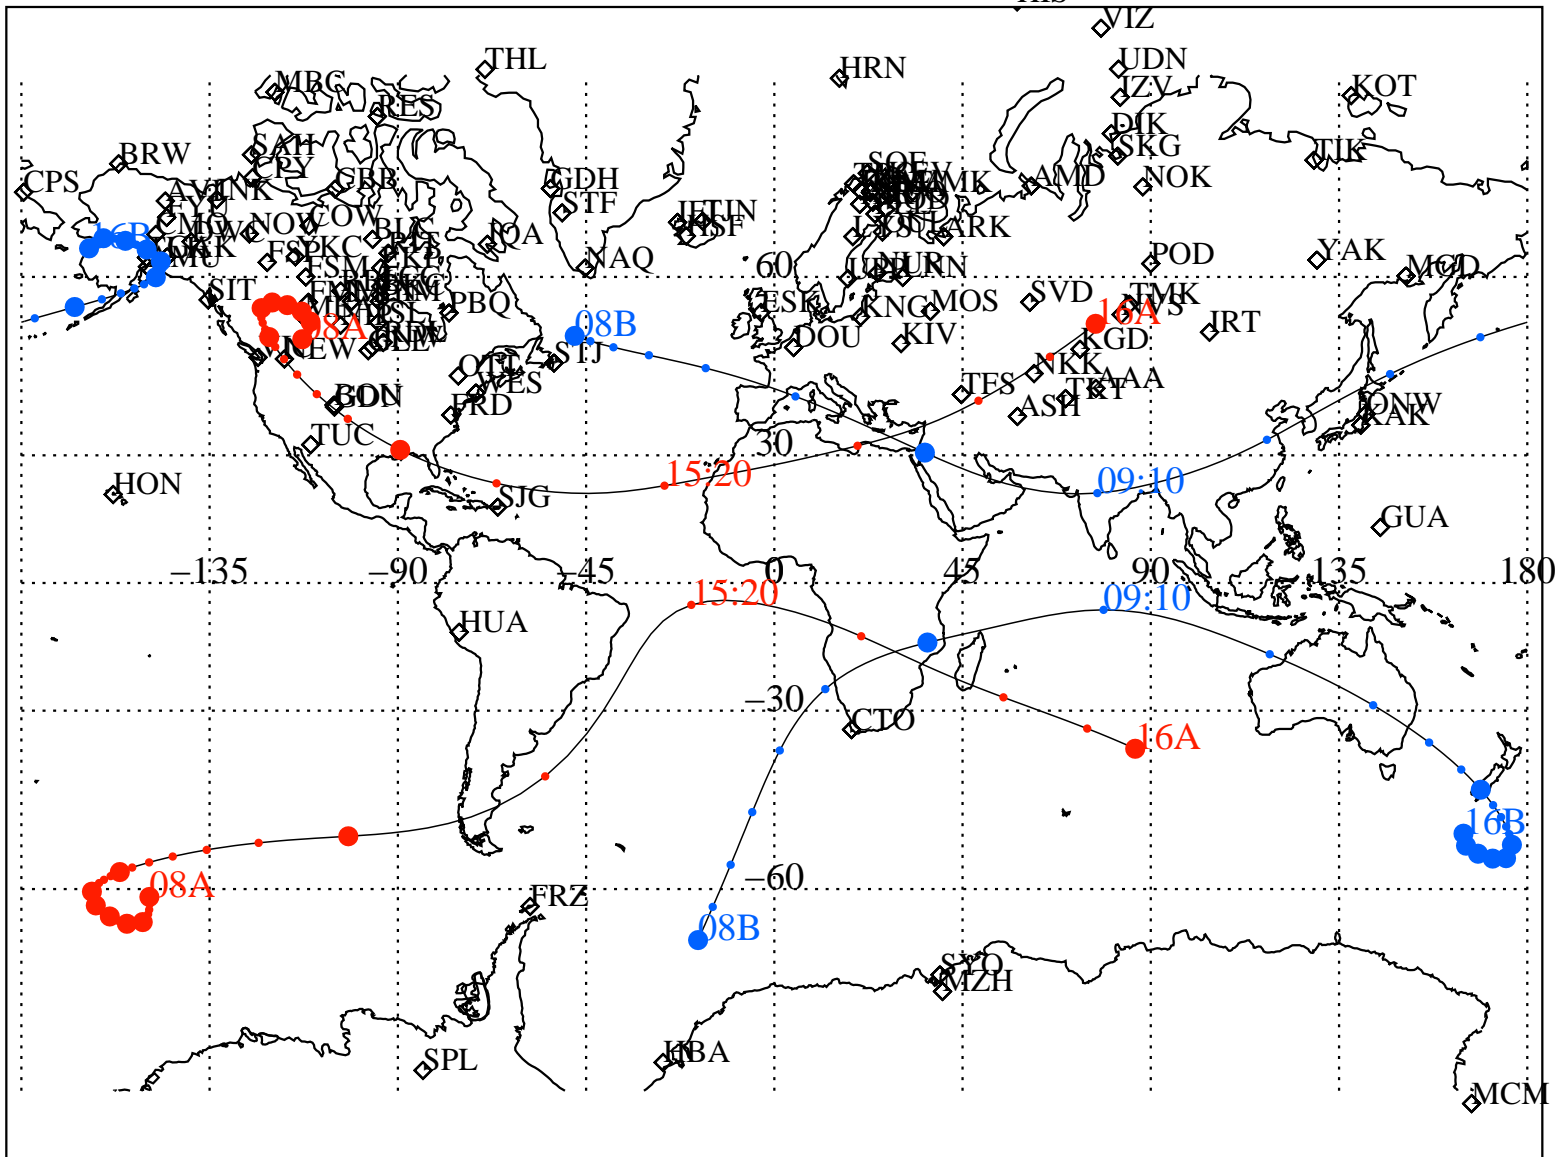

ALE
 VAN ALLEN PROBES 2013 038 (02/07) 08:00 to 2013 038 (02/07) 16:00

RBSPA-A, RBSPB-B,