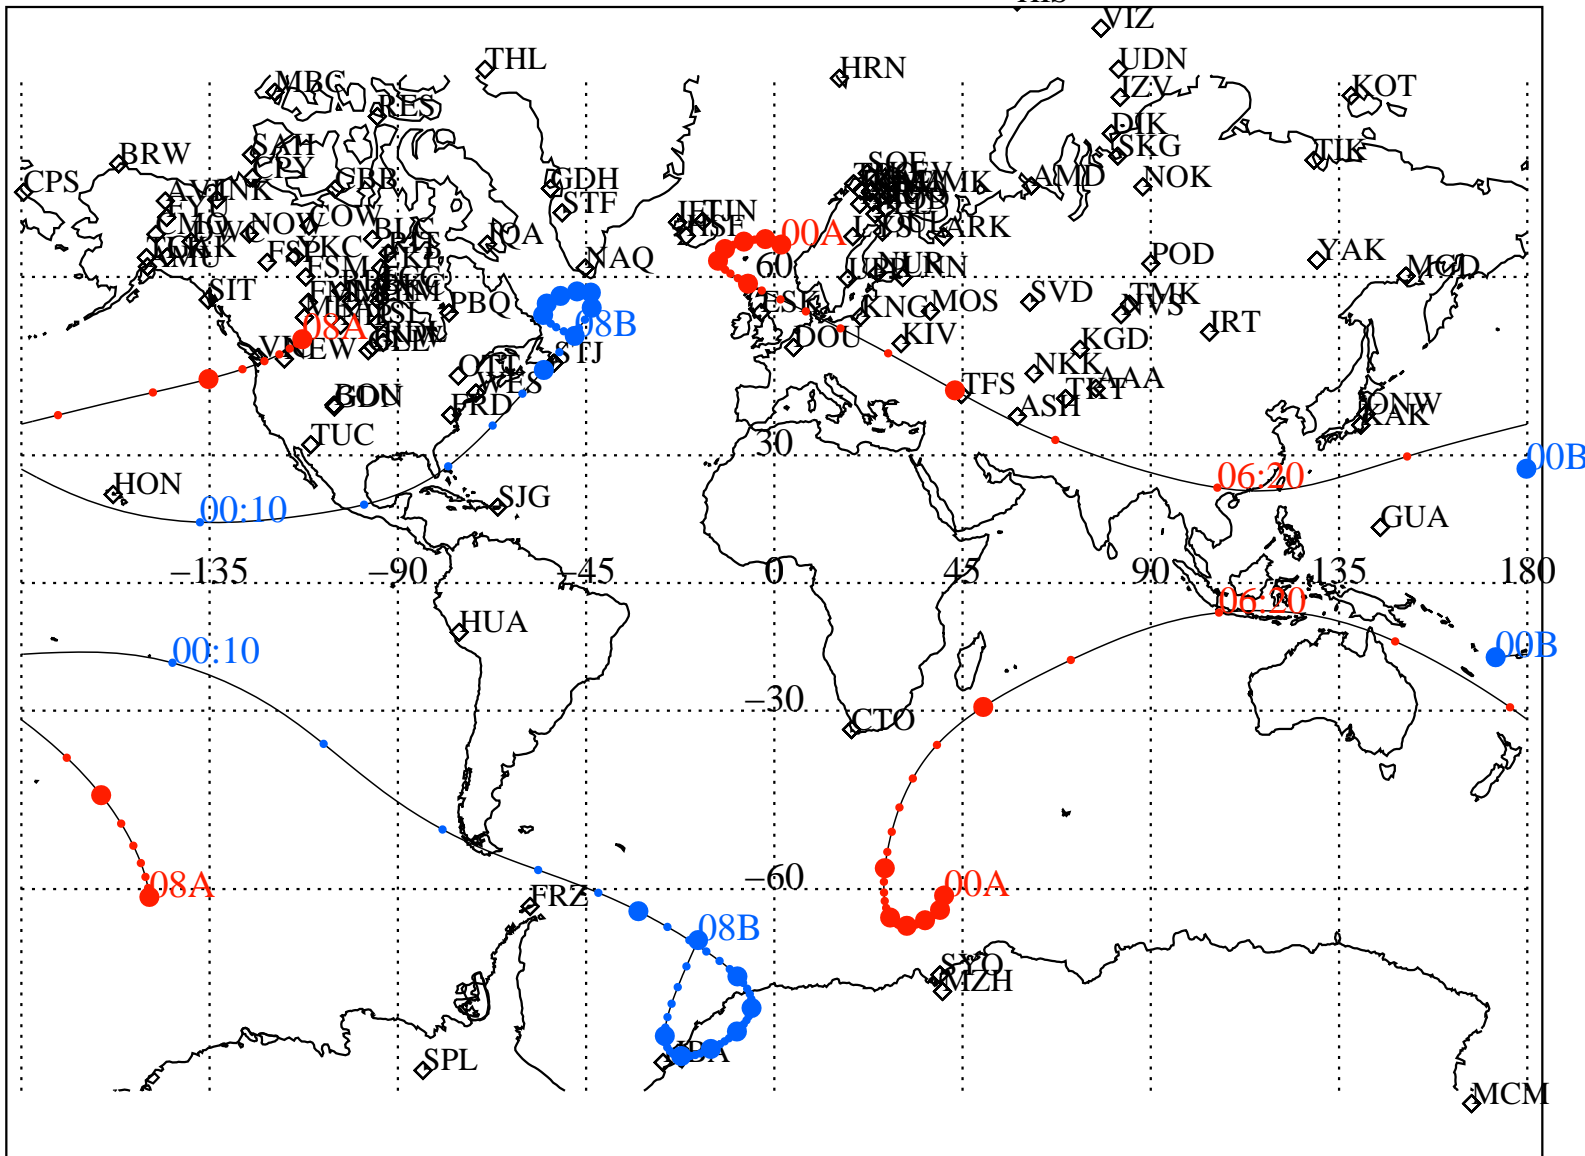

ALE  
VAN ALLEN PROBES 2013 038 (02/07) 00:00 to 2013 038 (02/07) 08:00

RBSPA-A, RBSPB-B,