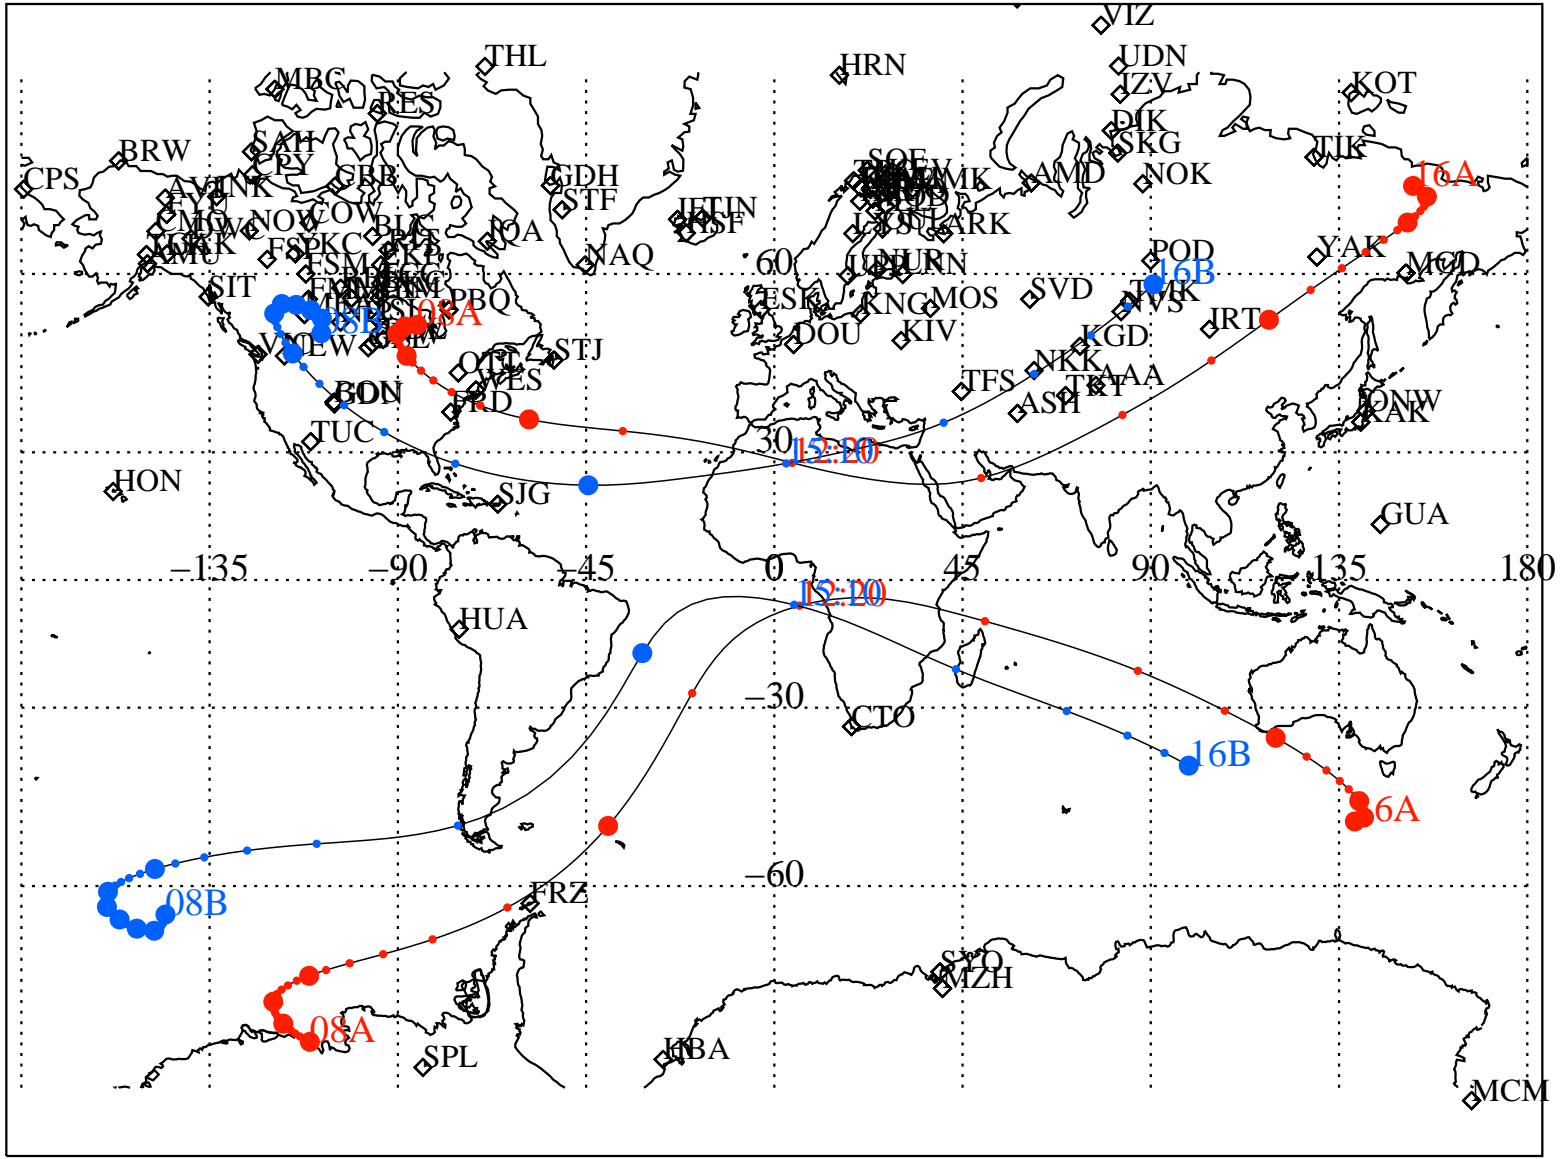

ALE
 VAN ALLEN PROBES 2013 037 (02/06) 08:00 to 2013 037 (02/06) 16:00

RBSPA-A, RBSPB-B,